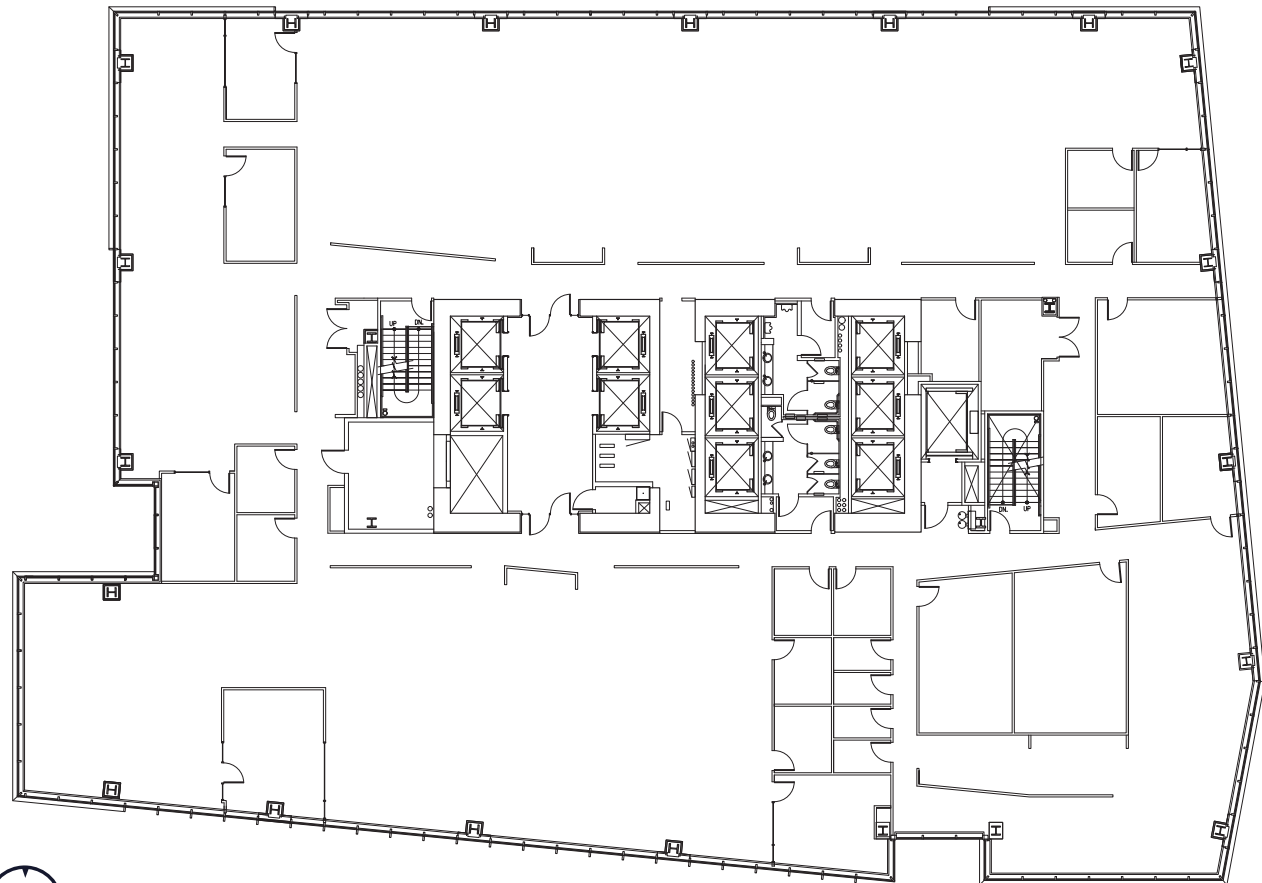

[BACK TO AVAILABILITIES](#)