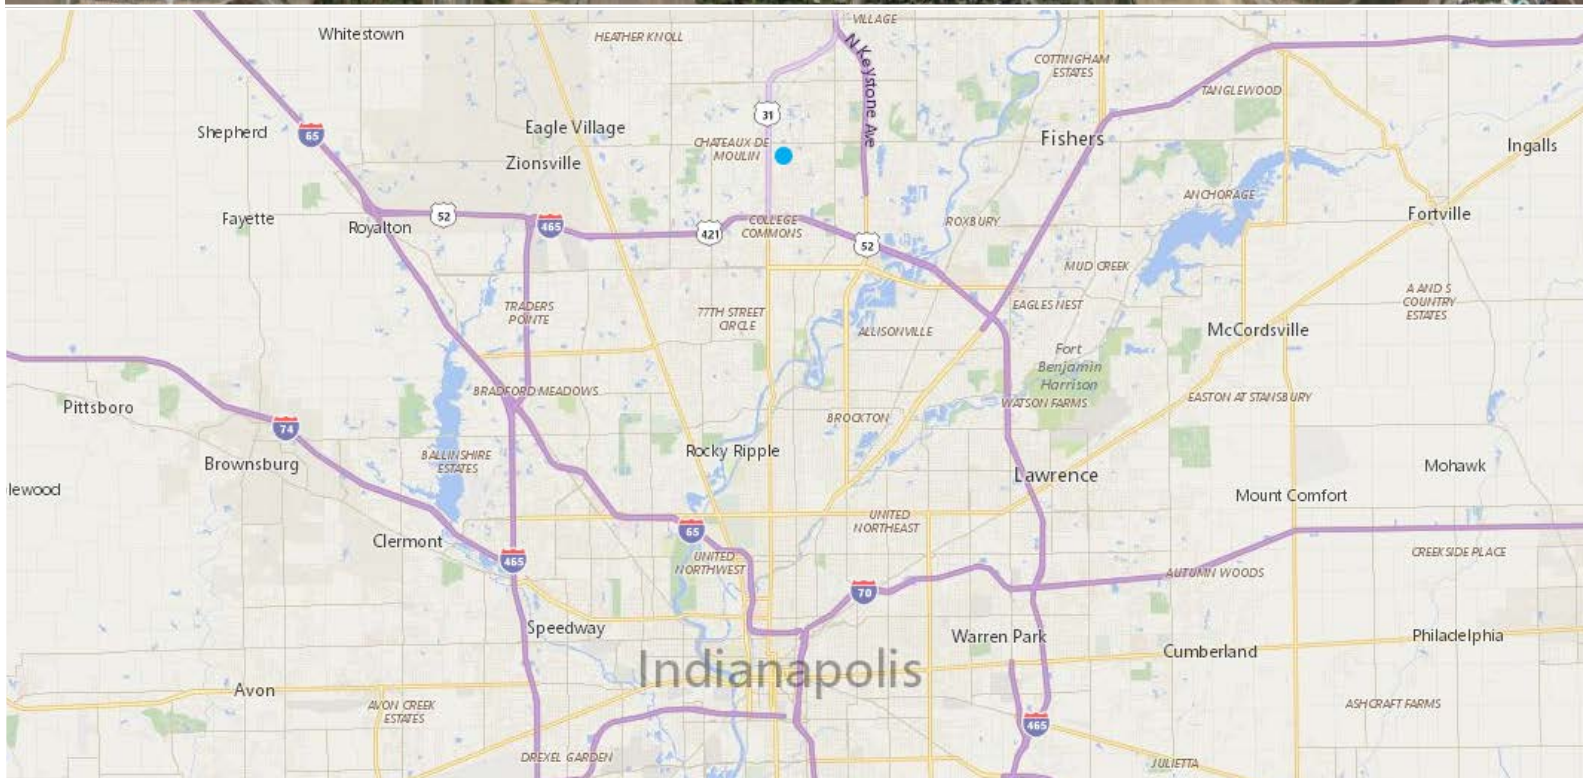

Pennwood Office Park Suite 126

11495 N Pennsylvania St. Carmel, IN 46032

Keith Dedrick SIOR, CCIM

Cell: 317-502-3622

E-mail: keith@ccgbrokers.com

Emma Scheibert

Cell: 317-750-8226

E-mail: emma@ccgbrokers.com

Corporate Commercial Group

11495 N Pennsylvania, Suite 225

Carmel, IN 46032

Office: 317-818-1231

Fax: 317-818-1943