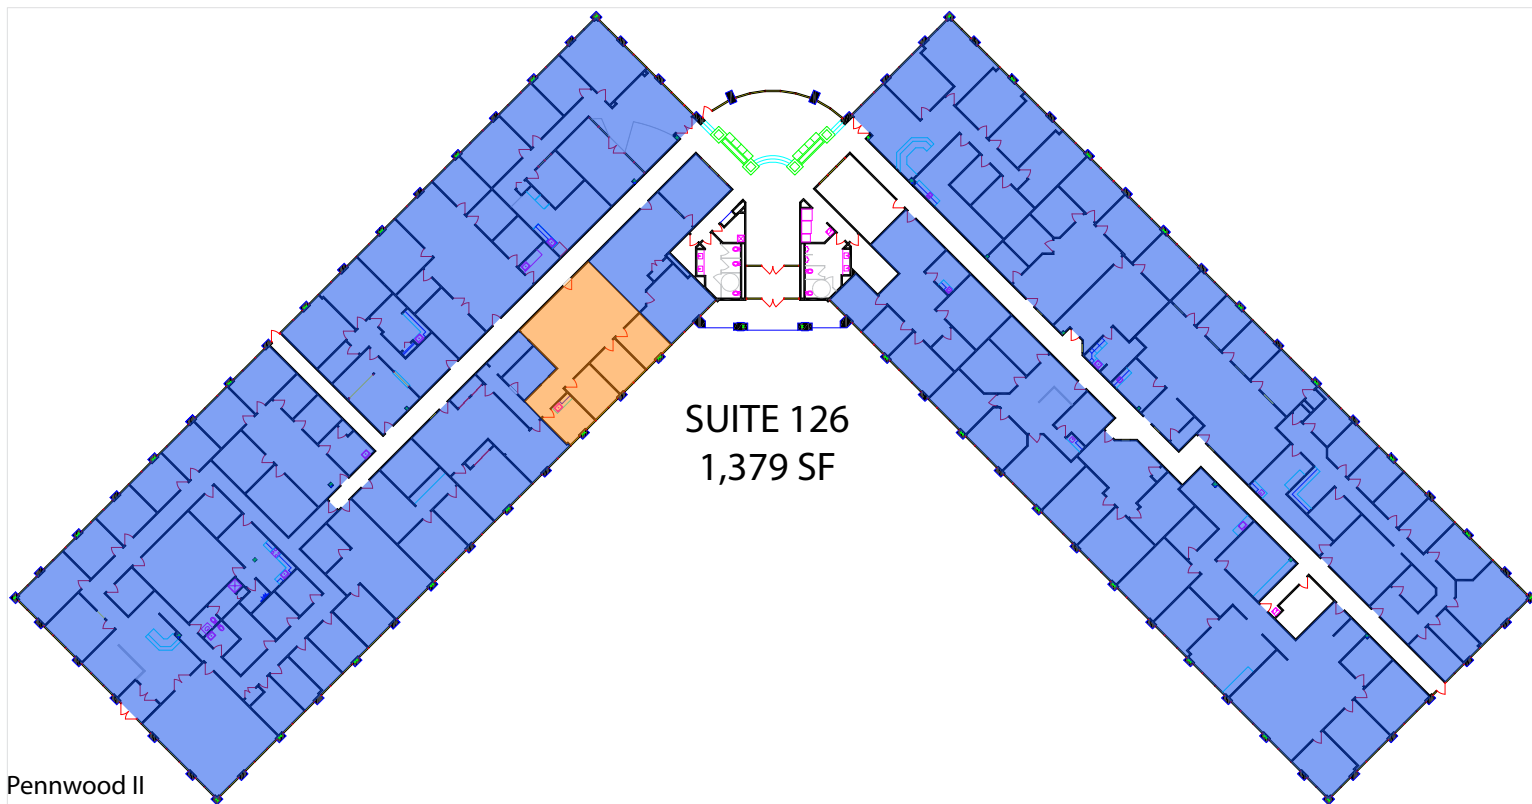

Keith Dedrick SIOR, CCIM

Cell: 317-502-3622

E-mail: keith@ccgbrokers.com

Emma Scheibert

Cell: 317-750-8226

E-mail: emma@ccgbrokers.com

Corporate Commercial Group

11495 N Pennsylvania, Suite 225

Carmel, IN 46032

Office: 317-818-1231

Fax: 317-818-1943