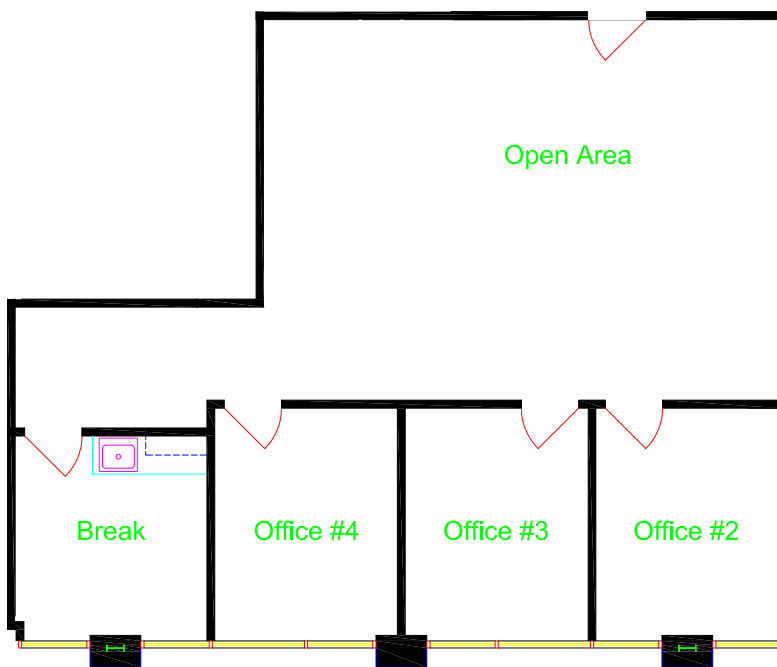

Keith Dedrick SIOR, CCIM

Cell: 317-502-3622

E-mail: keith@ccgbrokers.com

Emma Scheibert

Cell: 317-750-8226

E-mail: emma@ccgbrokers.com

Corporate Commercial Group

11495 N Pennsylvania, Suite 225

Carmel, IN 46032

Office: 317-818-1231

Fax: 317-818-1943