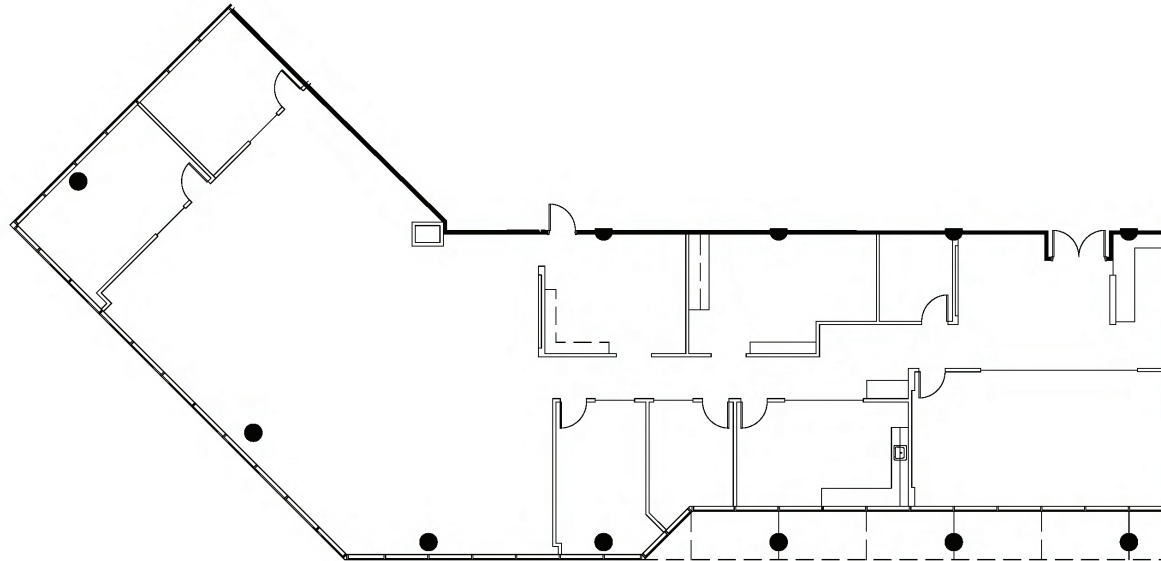

160 CLAIREMONT AVENUE

SUITE 600 | \pm 5,345 RSF

NORTH

Note: Drawing not to scale.

Key Plan

Jeff Pollock, CCIM, SIOR
404-662-2182
jp@pollockcommercial.com

Katie Sentell, CCIM
404-596-8419
katie@pollockcommercial.com