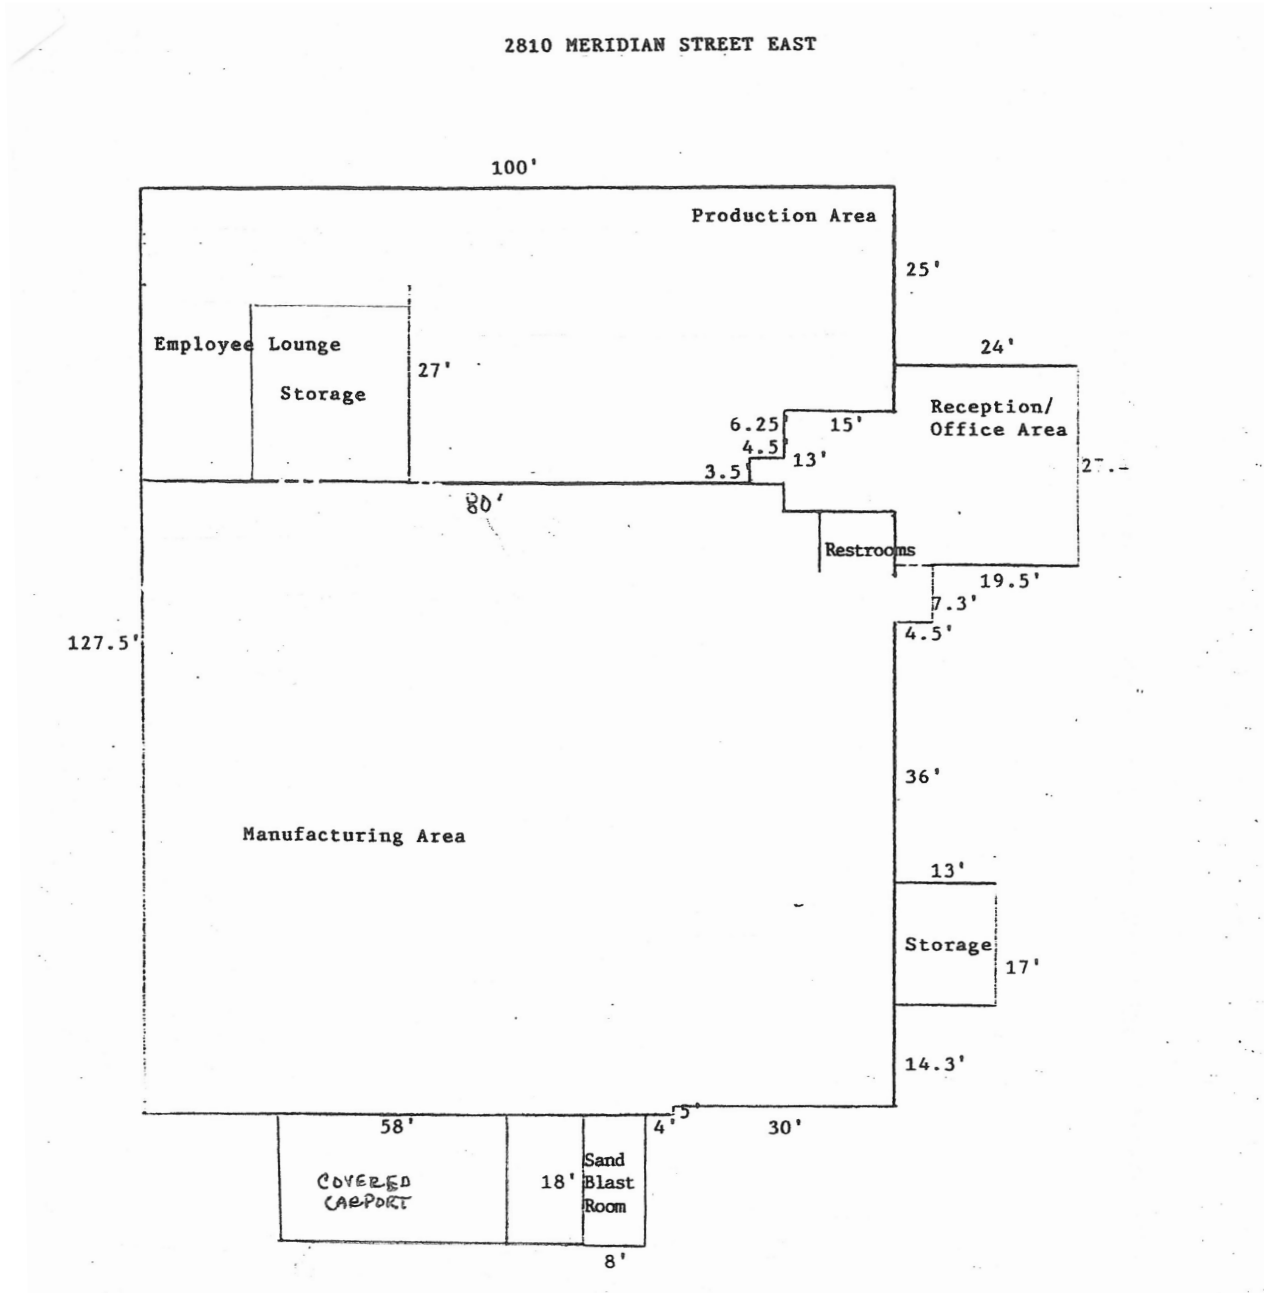

Edgewood Manufacturing Facility

Contact

Brandon Gates

253.722.1429

bgates@kiddermathews.com