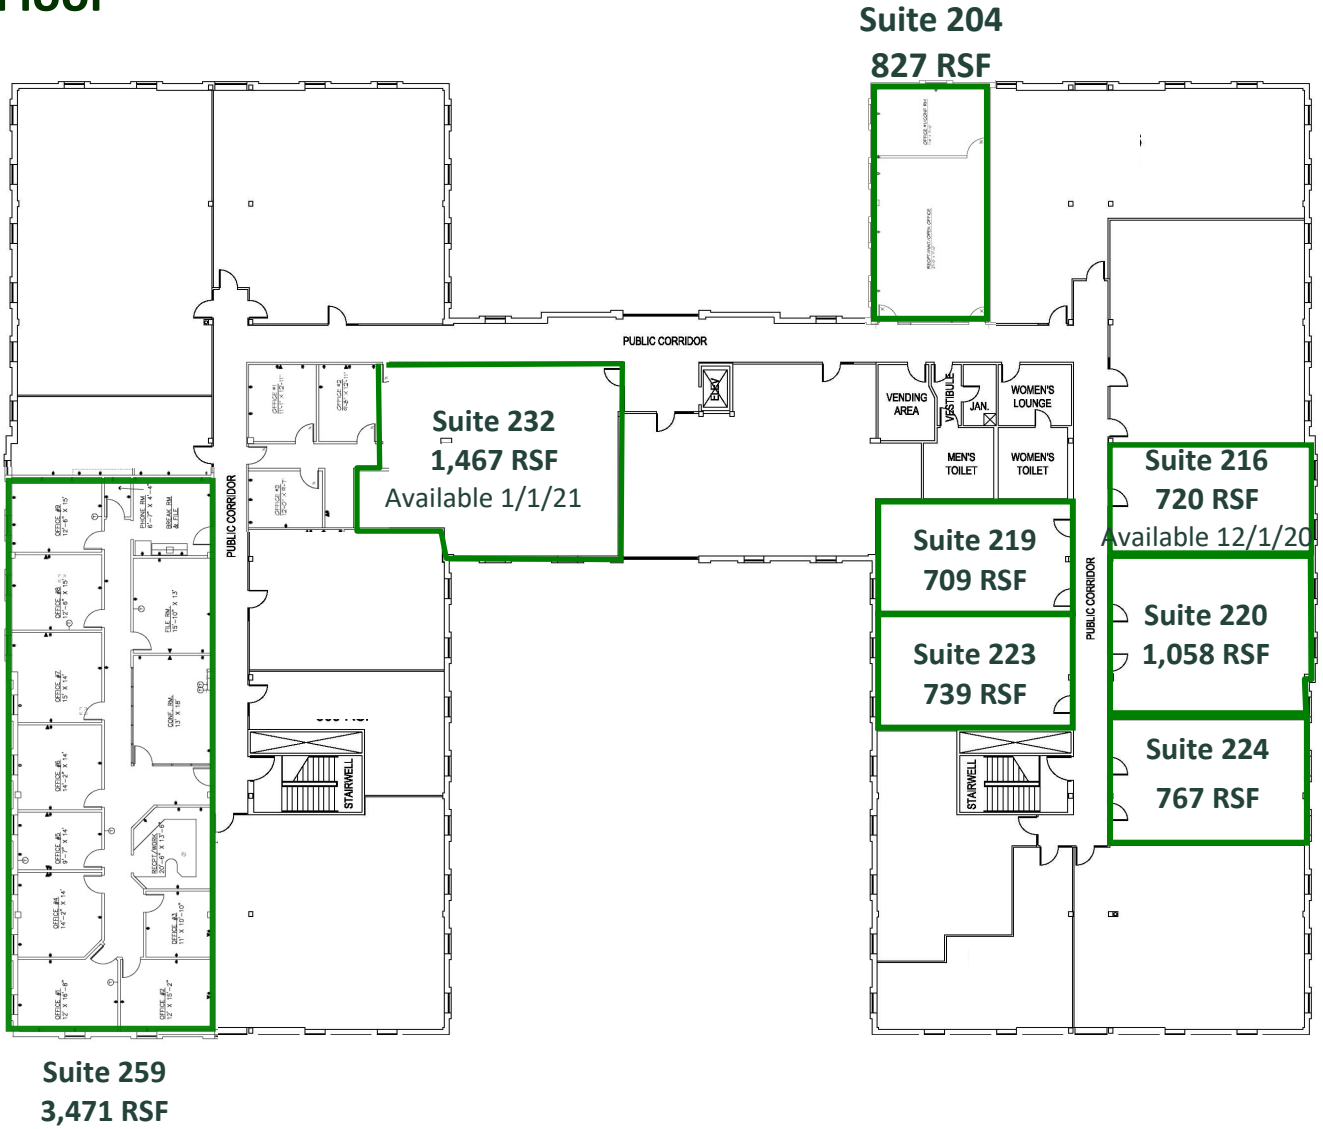

Corinth Executive Building

Available Space | 4121 West 83rd Street

2nd Floor