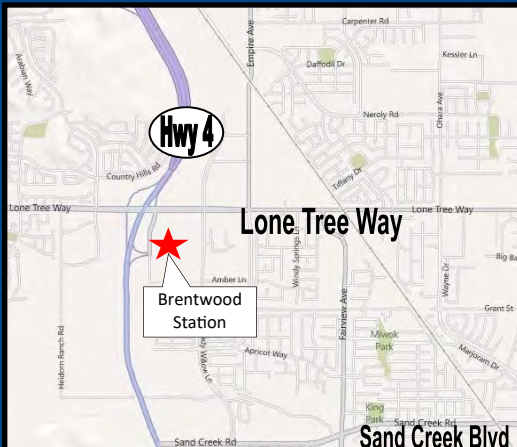

**BRENTWOOD
STATION**
6061 Lone Tree Way
Brentwood, California
94513

Home Lifestyle Center Lone Tree Way @ Hwy 4

PROPERTY INFORMATION

- In-line Retail Space 3,450± SF, Next to Martini Furniture (Available with 30-Day Notice)
- \$1.85 PSF, plus NNN (\$.42)
- Brentwood Address
- Co-Tenants Include: Verizon, Martini Furniture, Brentwood Outdoor Living, Chuck E. Cheese & Buffalo Wild Wings, Nothing Bundt Cake, Fleet Feet Sports, Shear Canine, Salon Vature
- Across from Slatten Ranch Shopping Center
- Retail Businesses Benefit From Access to the Region's Highest Household Incomes and the Highway 4 Bypass

The information contained herein has been obtained from sources we deem reliable. We cannot, however, assume responsibility for its accuracy.

Brentwood Station, Lone Tree Way, Brentwood, California 94513