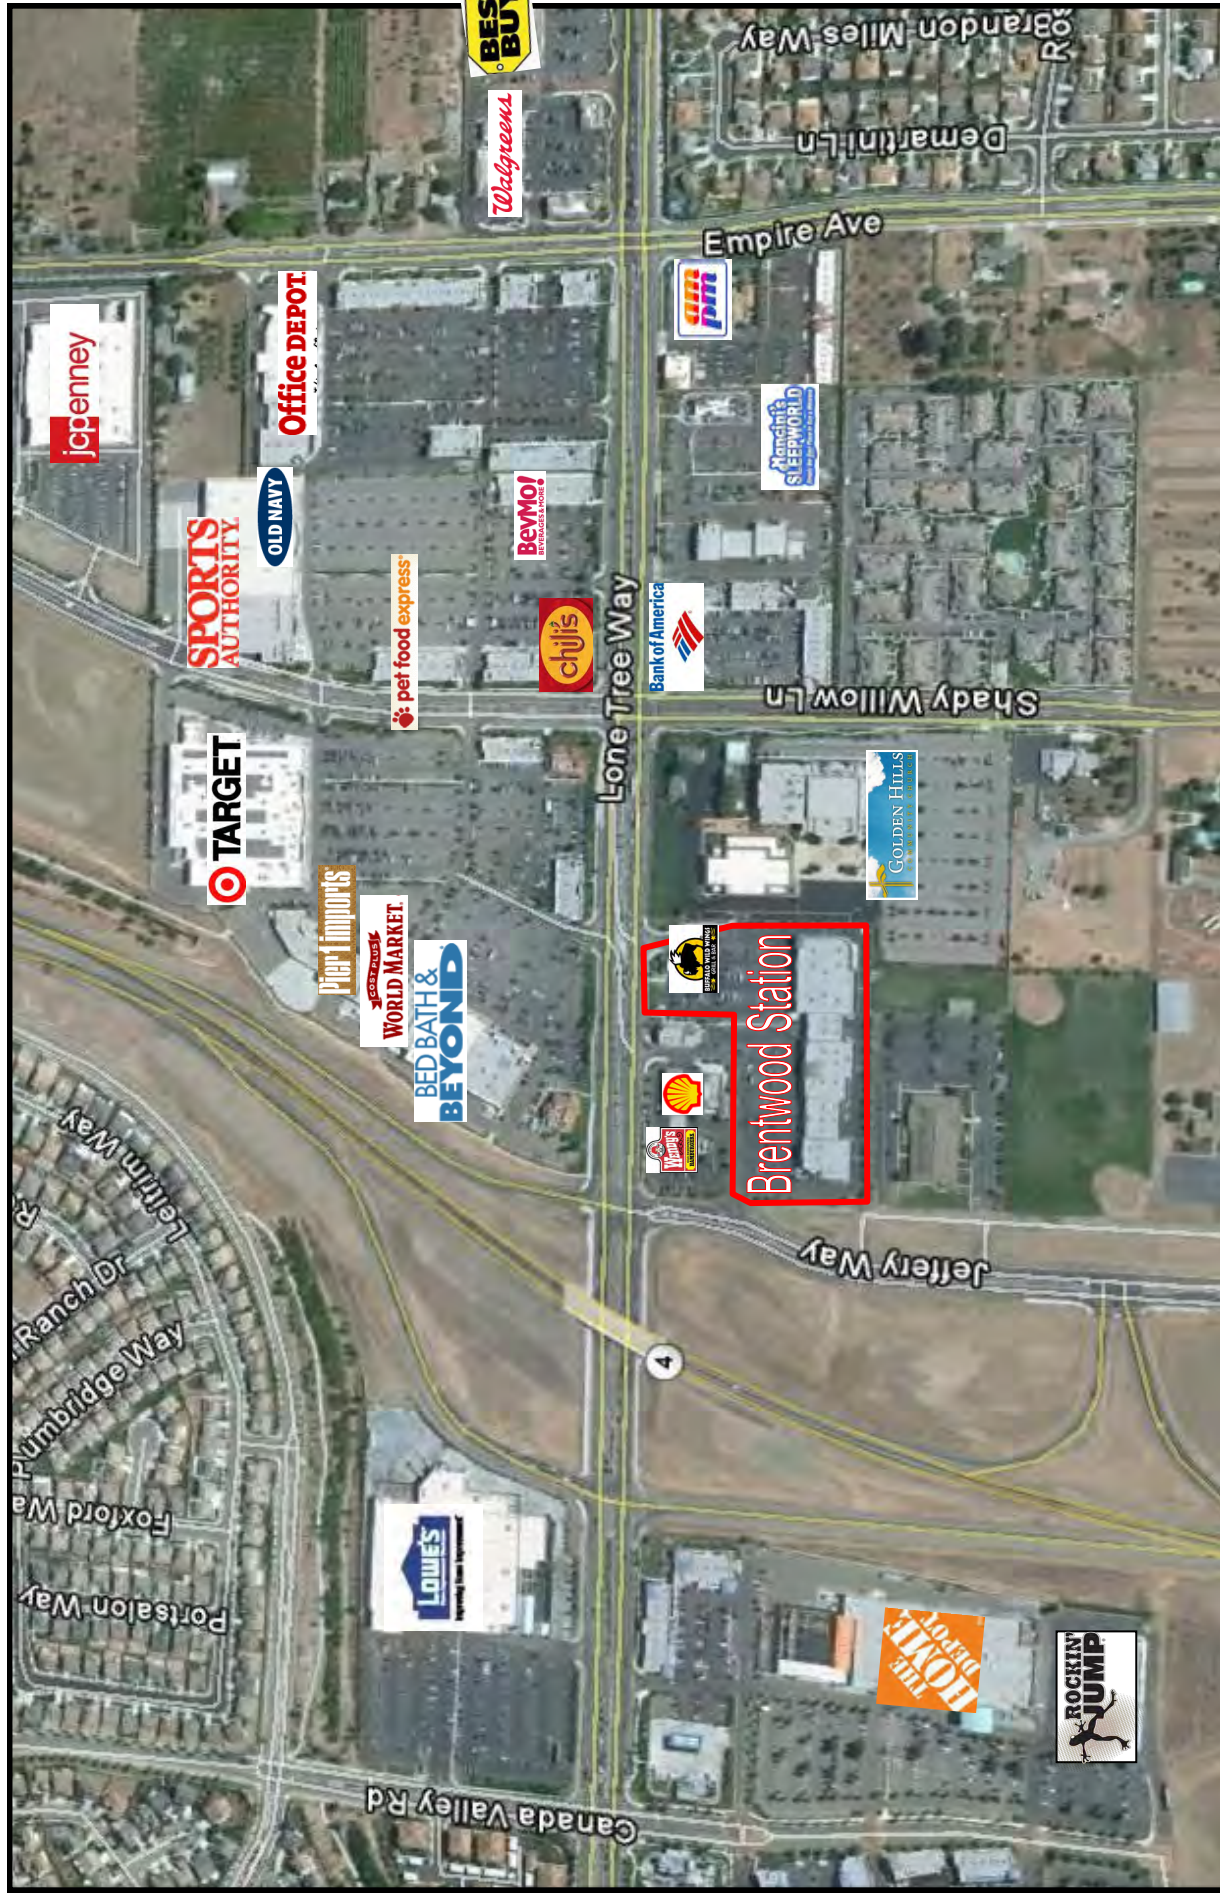

**BRENTWOOD
STATION**
6061 Lone Tree Way
Brentwood, California
94513

Home Lifestyle Center Lone Tree Way @ Hwy 4

PROPERTY INFORMATION

- In-line Retail Space 3,450± SF, Next to Martini Furniture (Available with 30-Day Notice)
- \$1.85 PSF, plus NNN (\$.42)
- Brentwood Address
- Co-Tenants Include: Verizon, Martini Furniture, Brentwood Outdoor Living, Chuck E. Cheese & Buffalo Wild Wings, Nothing Bundt Cake, Fleet Feet Sports, Shear Canine, Salon Vature
- Across from Slatten Ranch Shopping Center
- Retail Businesses Benefit From Access to the Region's Highest Household Incomes and the Highway 4 Bypass

The information contained herein has been obtained from sources we deem reliable. We cannot, however, assume responsibility for its accuracy.

Brentwood Station, Lone Tree Way, Brentwood, California 94513