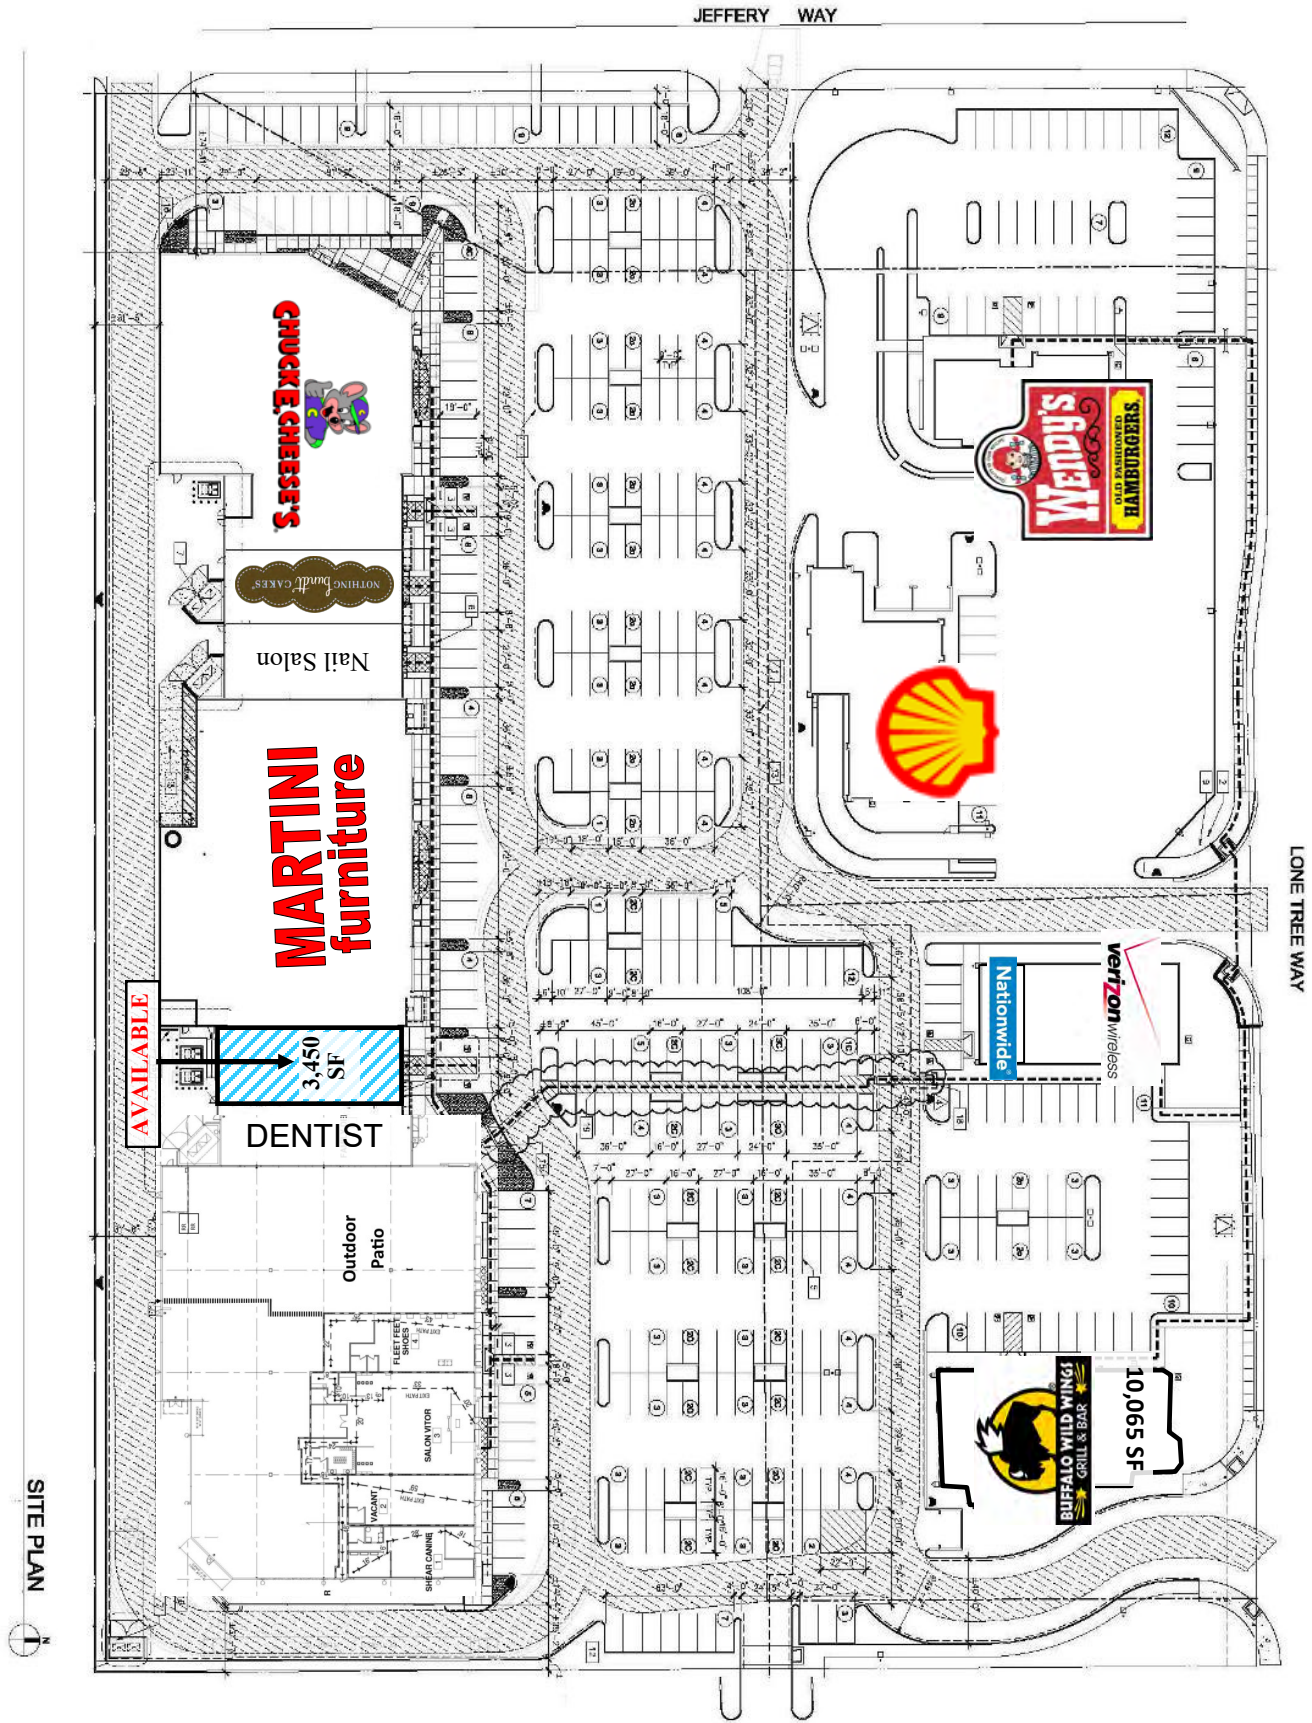

Brentwood Station, Lone Tree Way, Brentwood, California 94513

The information contained herein has been obtained from sources we deem reliable. We cannot, however, assume responsibility for its accuracy.