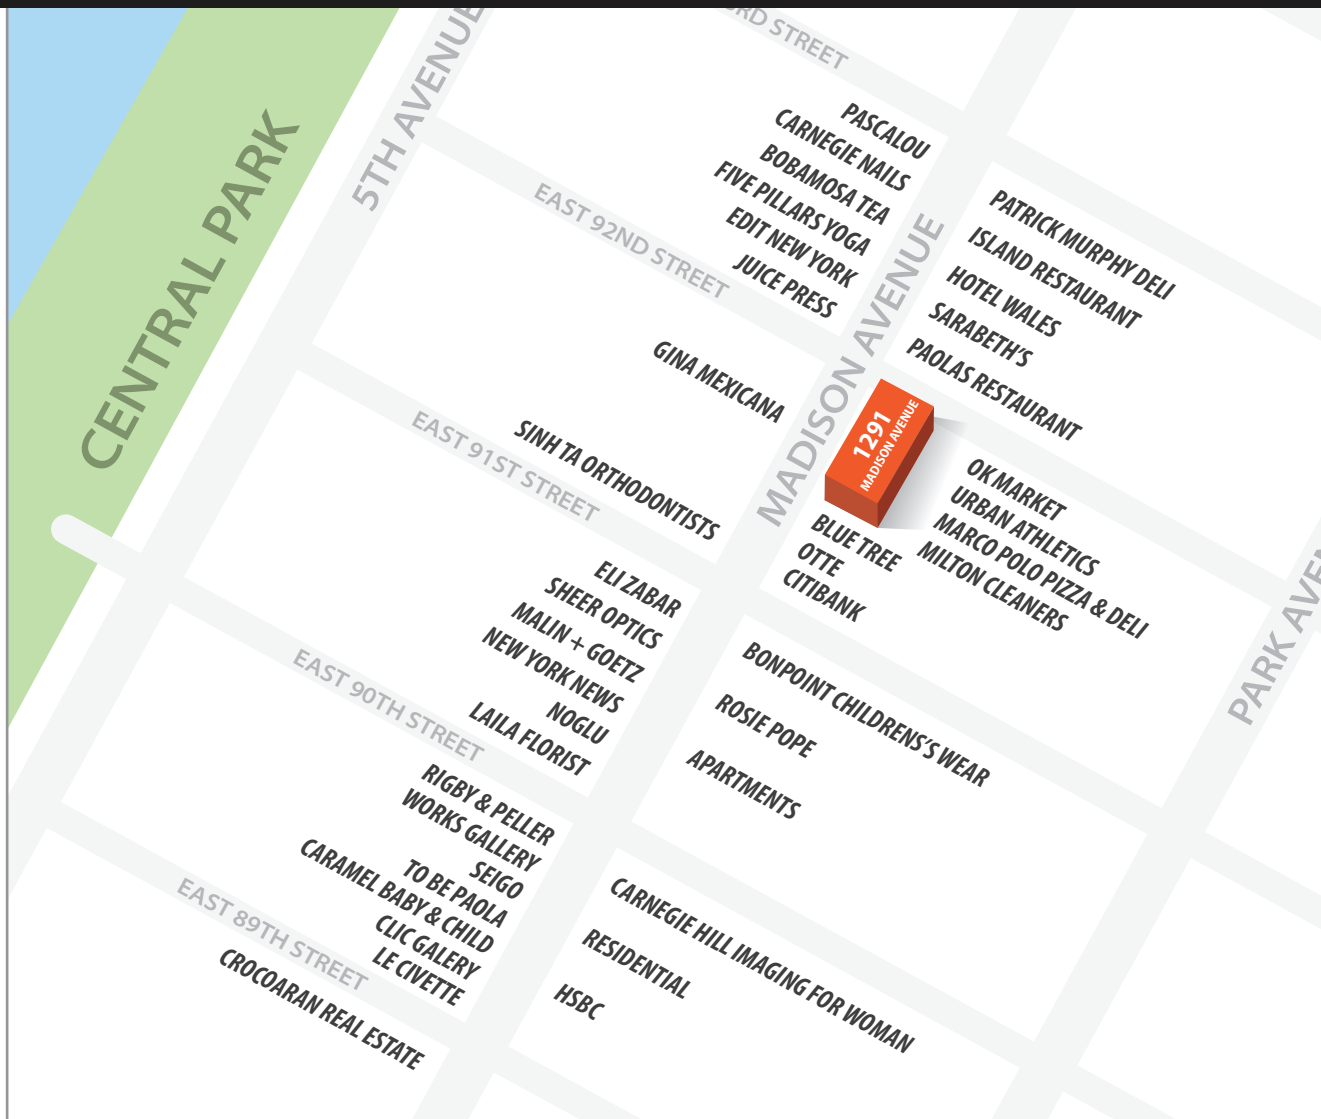

1291 MADISON AVENUE

BETWEEN 91ST & 92ND STREETS | UPPER EAST SIDE

SIZE

Ground Floor **1,300 SF**
with Full basement

FRONTAGE

25'

TRANSPORTATION

ASKING RENT

Upon Request

POSSESSION

Arranged

COMMENTS

- All uses considered
- Venting OK
- Close proximity to many museums (i.e. Guggenheim Museum)

KASSIN SABBAGH REALTY
1385 Broadway 22nd floor
New York, NY 10018
(212) 417-9217
www.ksrny.com

CLAUDE KOLB

CKolb@ksrny.com

917.656.5304

DOREL MELLOUL

DMelloul@ksrny.com

347.922.4563

MARC SITT

MSitt@ksrny.com

646.869.5528

CONTACT OUR BROKER(S) FOR MORE INFORMATION