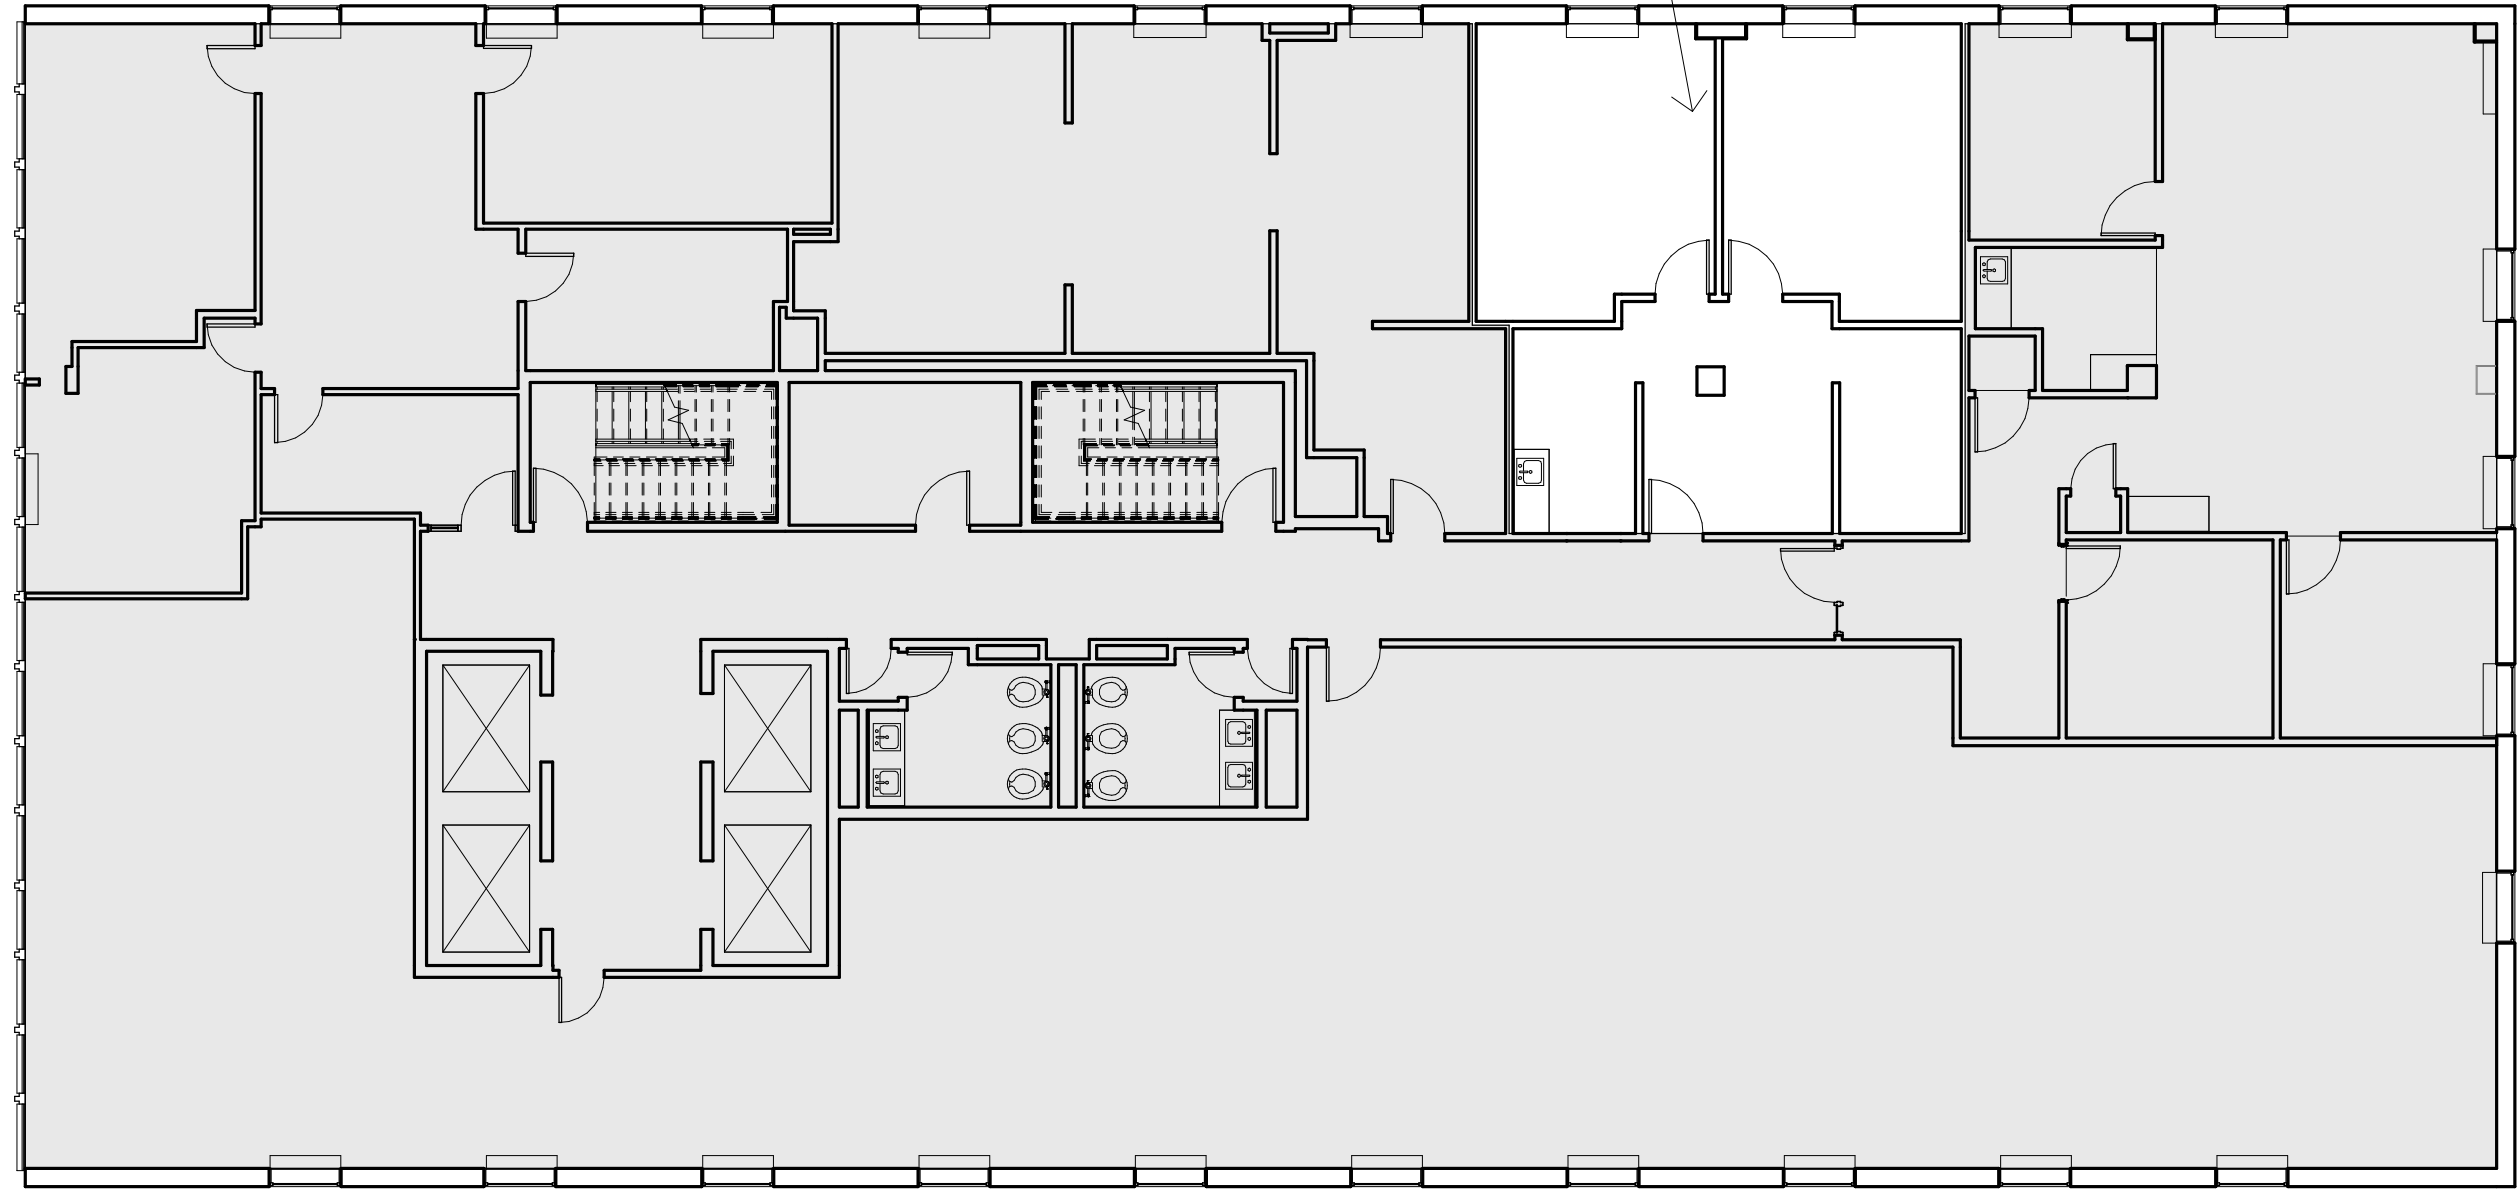

SUITE 1105

① PARTIAL 11TH FLOOR NEW WORK
3/32" = 1'-0"

Michelson Realty Company LLC
St. Louis, MO. 63105
11th Floor