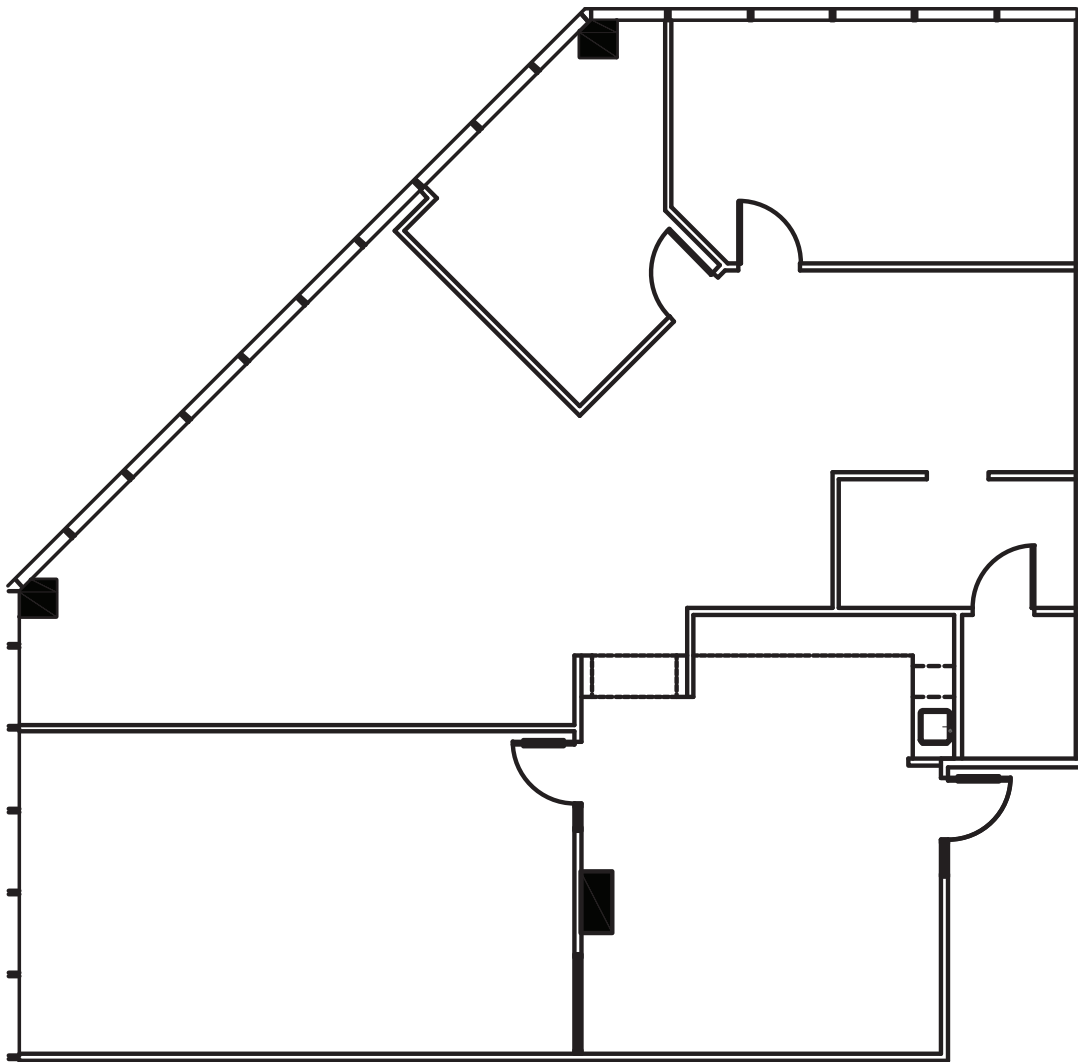

11451 KATY FREEWAY | HOUSTON, TEXAS 77079

SUITE 625
2,585 RSF

FOR LEASING CONTACT
 **HOLT LUNSFORD**
COMMERCIAL
Tod A. Harrison
713.602.3766 | tharrison@hlhouston.com
Brad Segreto
713.602.3758 | bsegreto@hlhouston.com