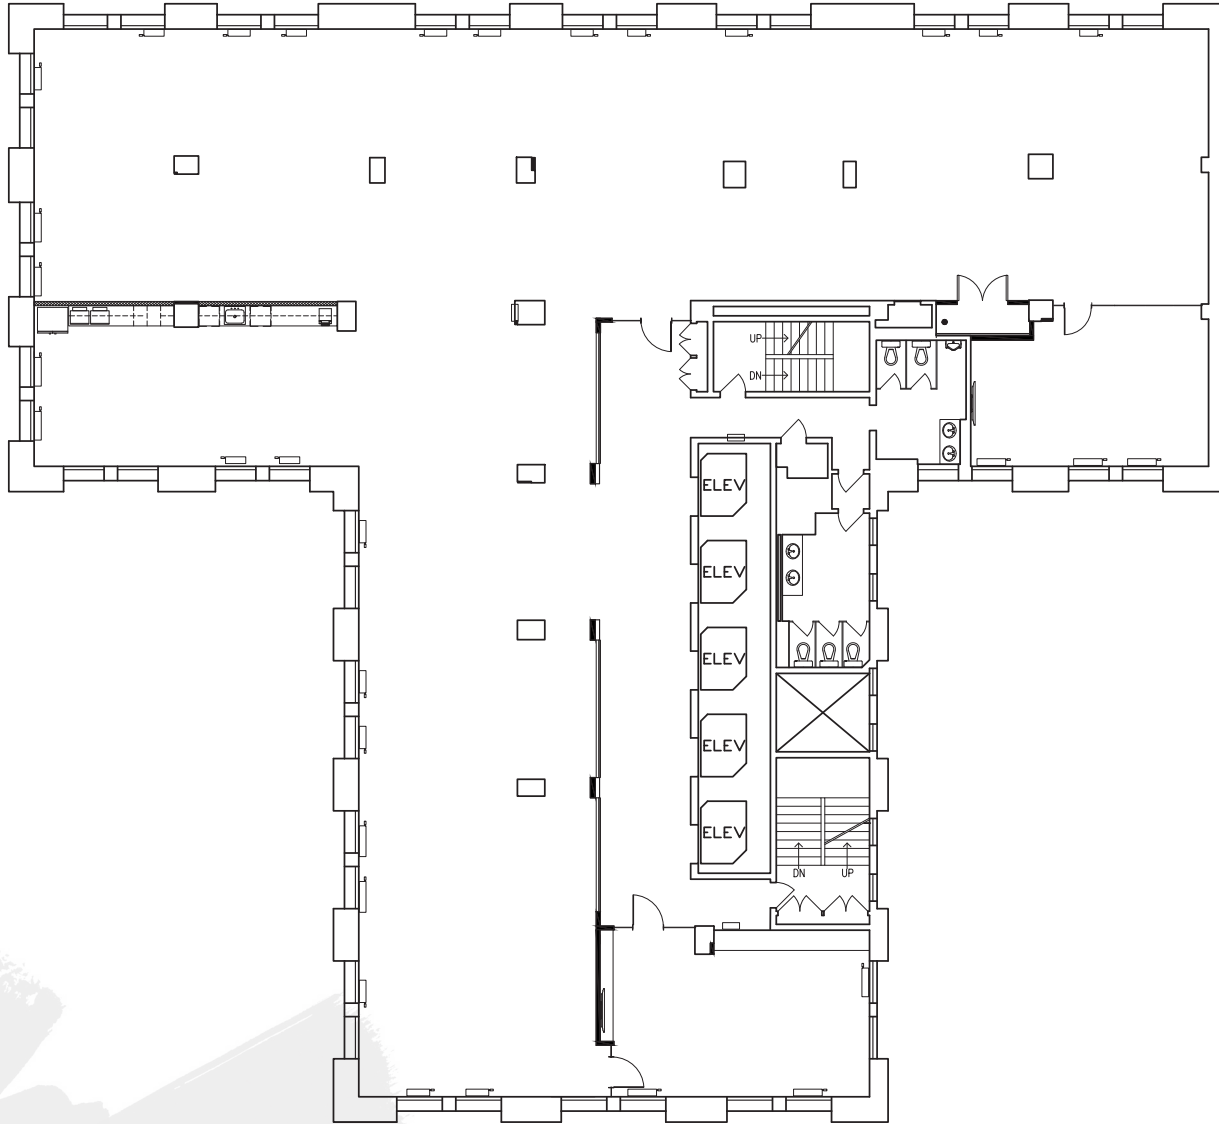

Seattle Tower

FLOOR 12

8,557 RSF

CONTACT

Cleita Harvey
+1 206 607 1794
cleita.harvey@am.jll.com

Kathryn Pope
+1 206 607 1720
kathryn.pope@am.jll.com

Jones Lang LaSalle Brokerage, Inc.
jll.com/seattle