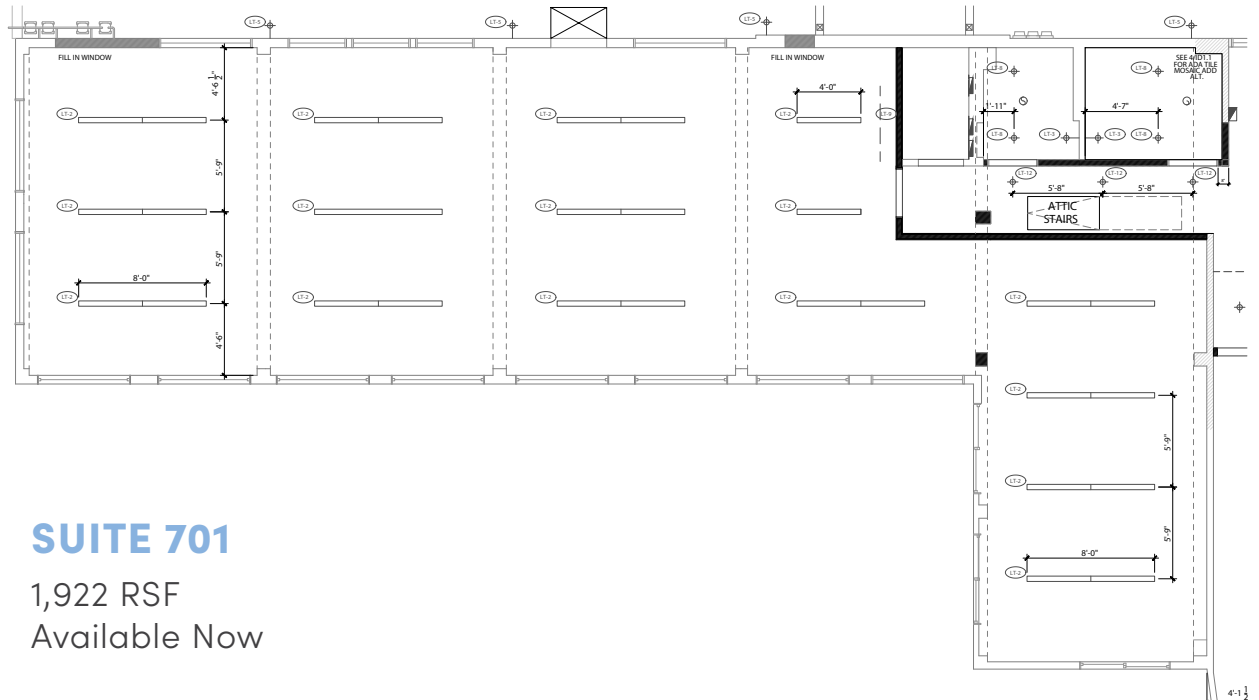

FLOOR PLAN LEVEL 1

SUITE 701

1,922 RSF
Available Now

[BACK TO CURRENT AVAILABILITIES](#)