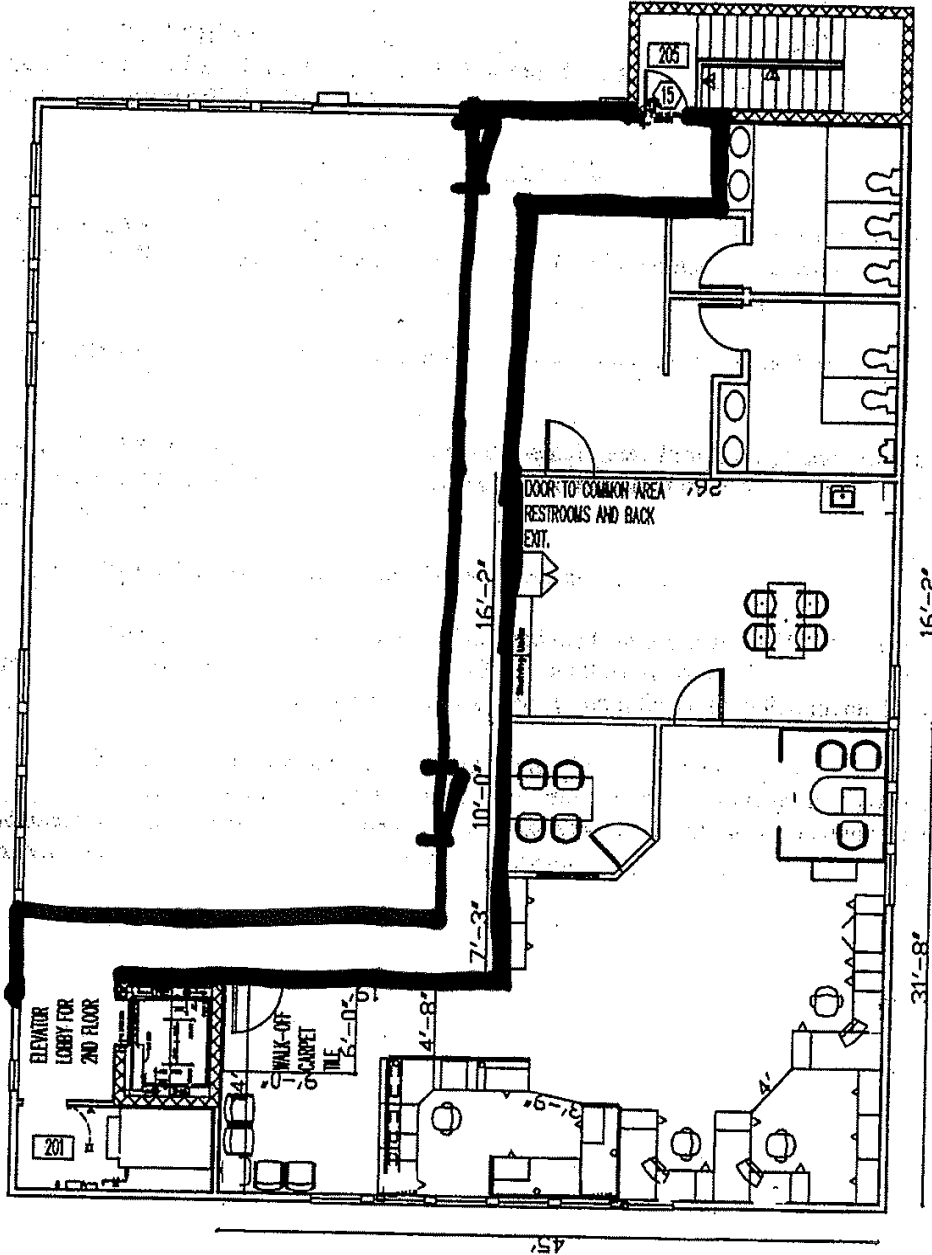

PRIME DOWNTOWN!

110 N MAIN ST CAPE MAY COURT HOUSE, NJ

4800+/- SF MEDICAL/OFFICE
PROFESSIONAL SUITE AVAILABLE ON
2ND FLOOR WITH ELEVATOR.
LANDLORD WILL CONSIDER
SUBDIVIDING SPACE FOR
ACCEPTABLE TERMS.

LEASE
\$18/SF GROSS + UTILS
2021 TAXES: \$29,619

1001 TILTON RD
NORTHFIELD, NJ 08225
609-646-1900

Exhibit A

PLEASE VERIFY ALL DIMENSIONS
ALL INTERIOR DOORS MUST BE 3'

1,521 SQ.FT.
4 EMPLOYEES

AGF-CAPE MAY, NJ
TYPE-OPEN
NOT TO SCALE
DISTRICT MGR SIGN OFF _____
CapeMay
6-25-07