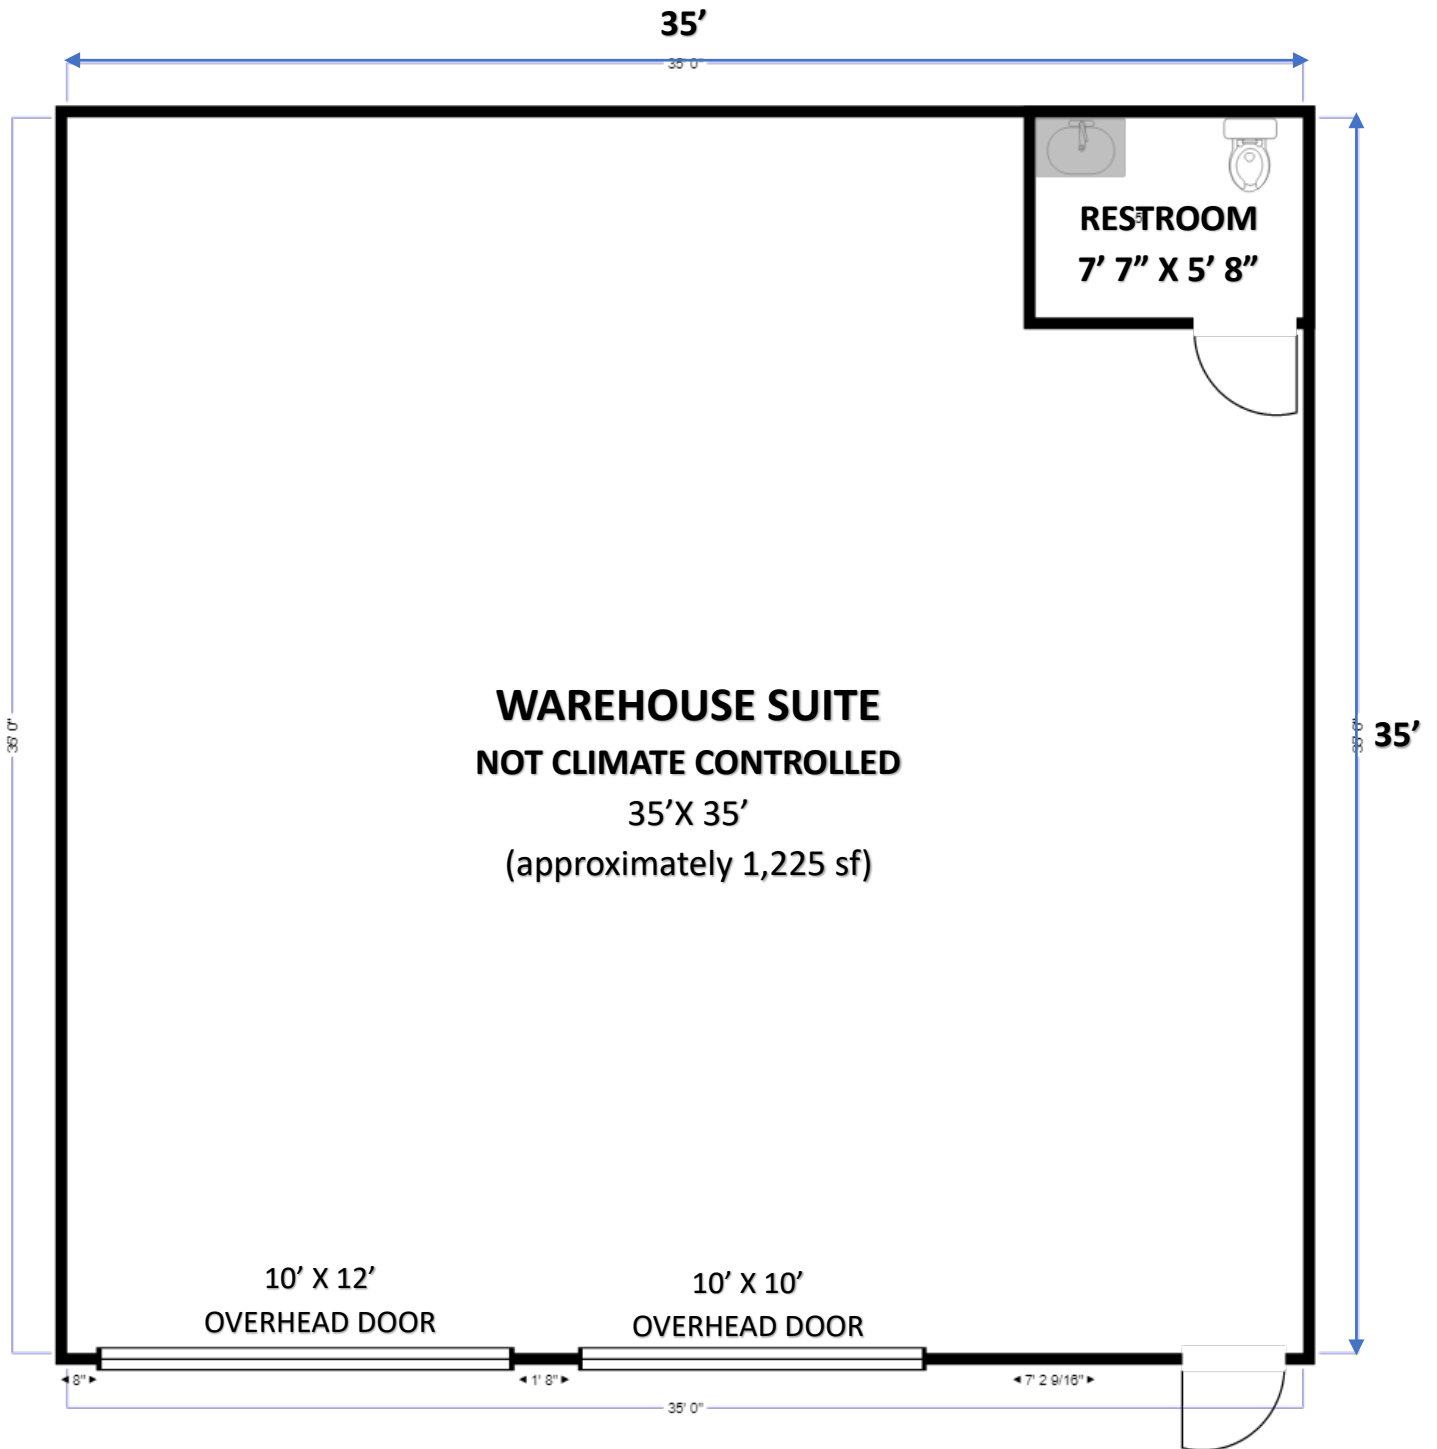

KAREN PLAZA

2810 Louetta Rd., Suite 8 Spring, Texas 77388
(approximately 1,225 SF)

ALL MEASUREMENTS ARE APPROXIMATE