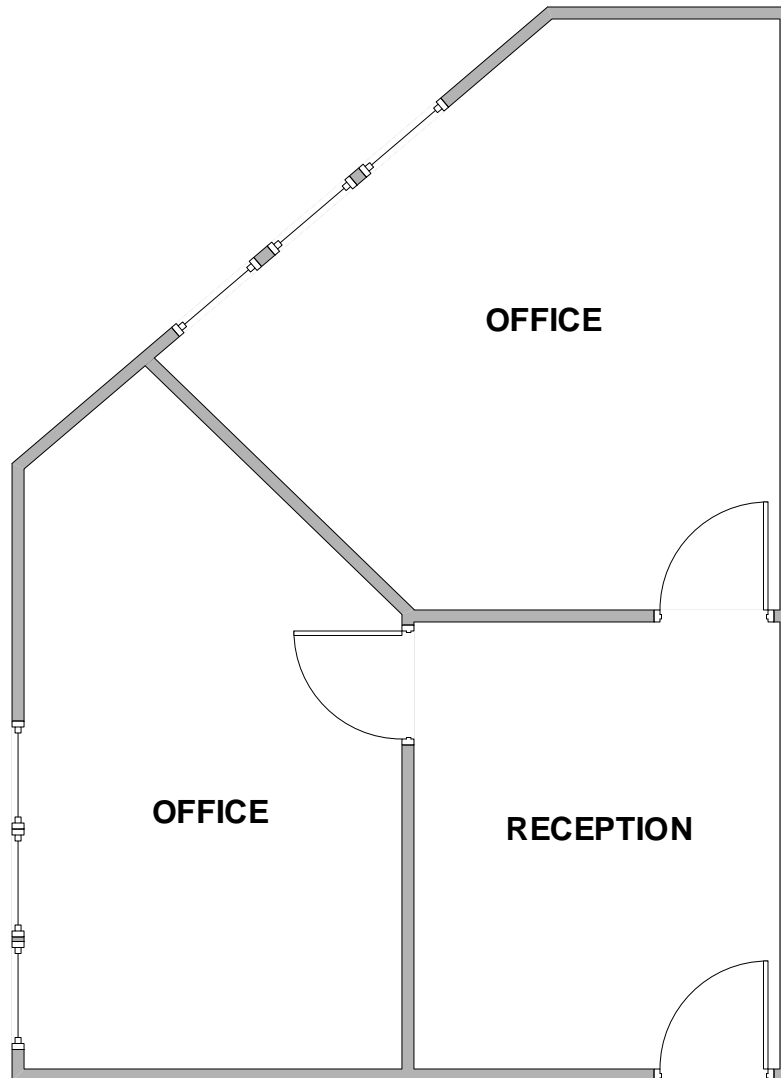

# KRISTIN SQUARE II

9498 SW Barbur Blvd.  
Portland, OR 97219

SUITE 302 / 3<sup>rd</sup> Floor

653 Sq. Ft.

All dimensions are approximate and all information is of a general nature