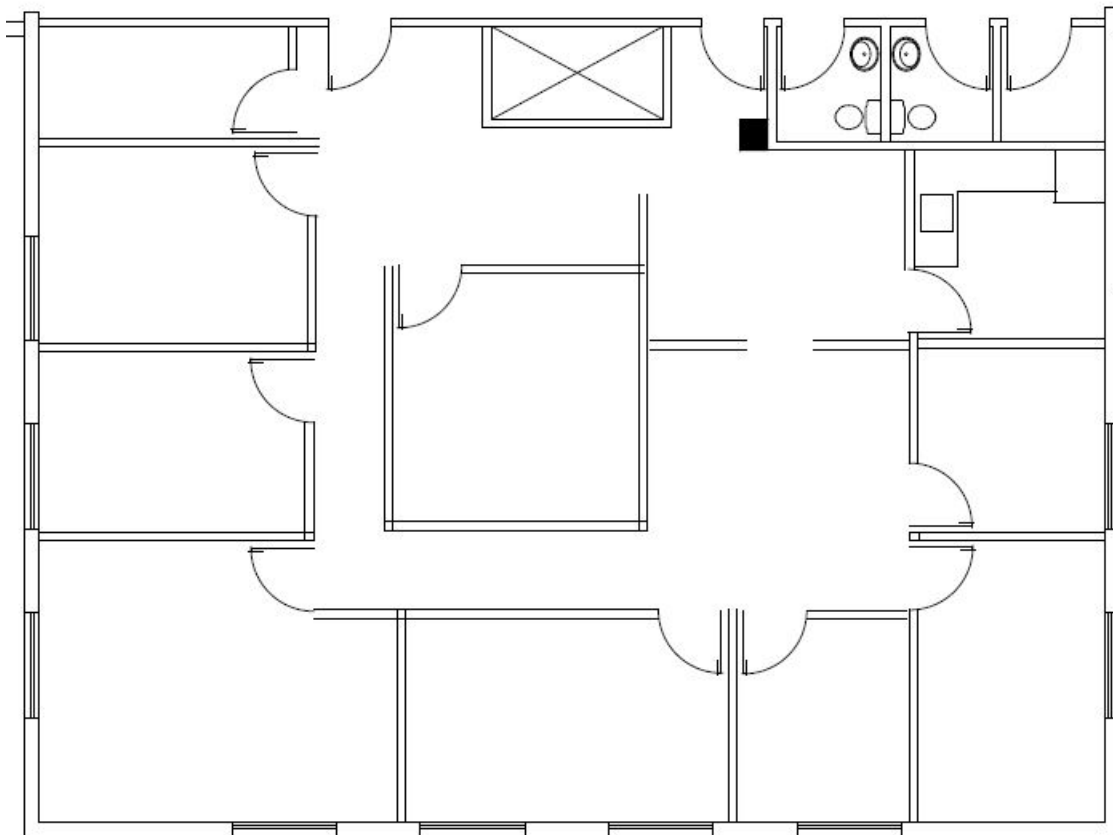

3001 S. Jamaica Court  
Aurora, CO 80014  
Suite 301: 1,983 SF

DIMENSIONS AND LAYOUT MAY VARY FROM ACTUAL BUILD OUT