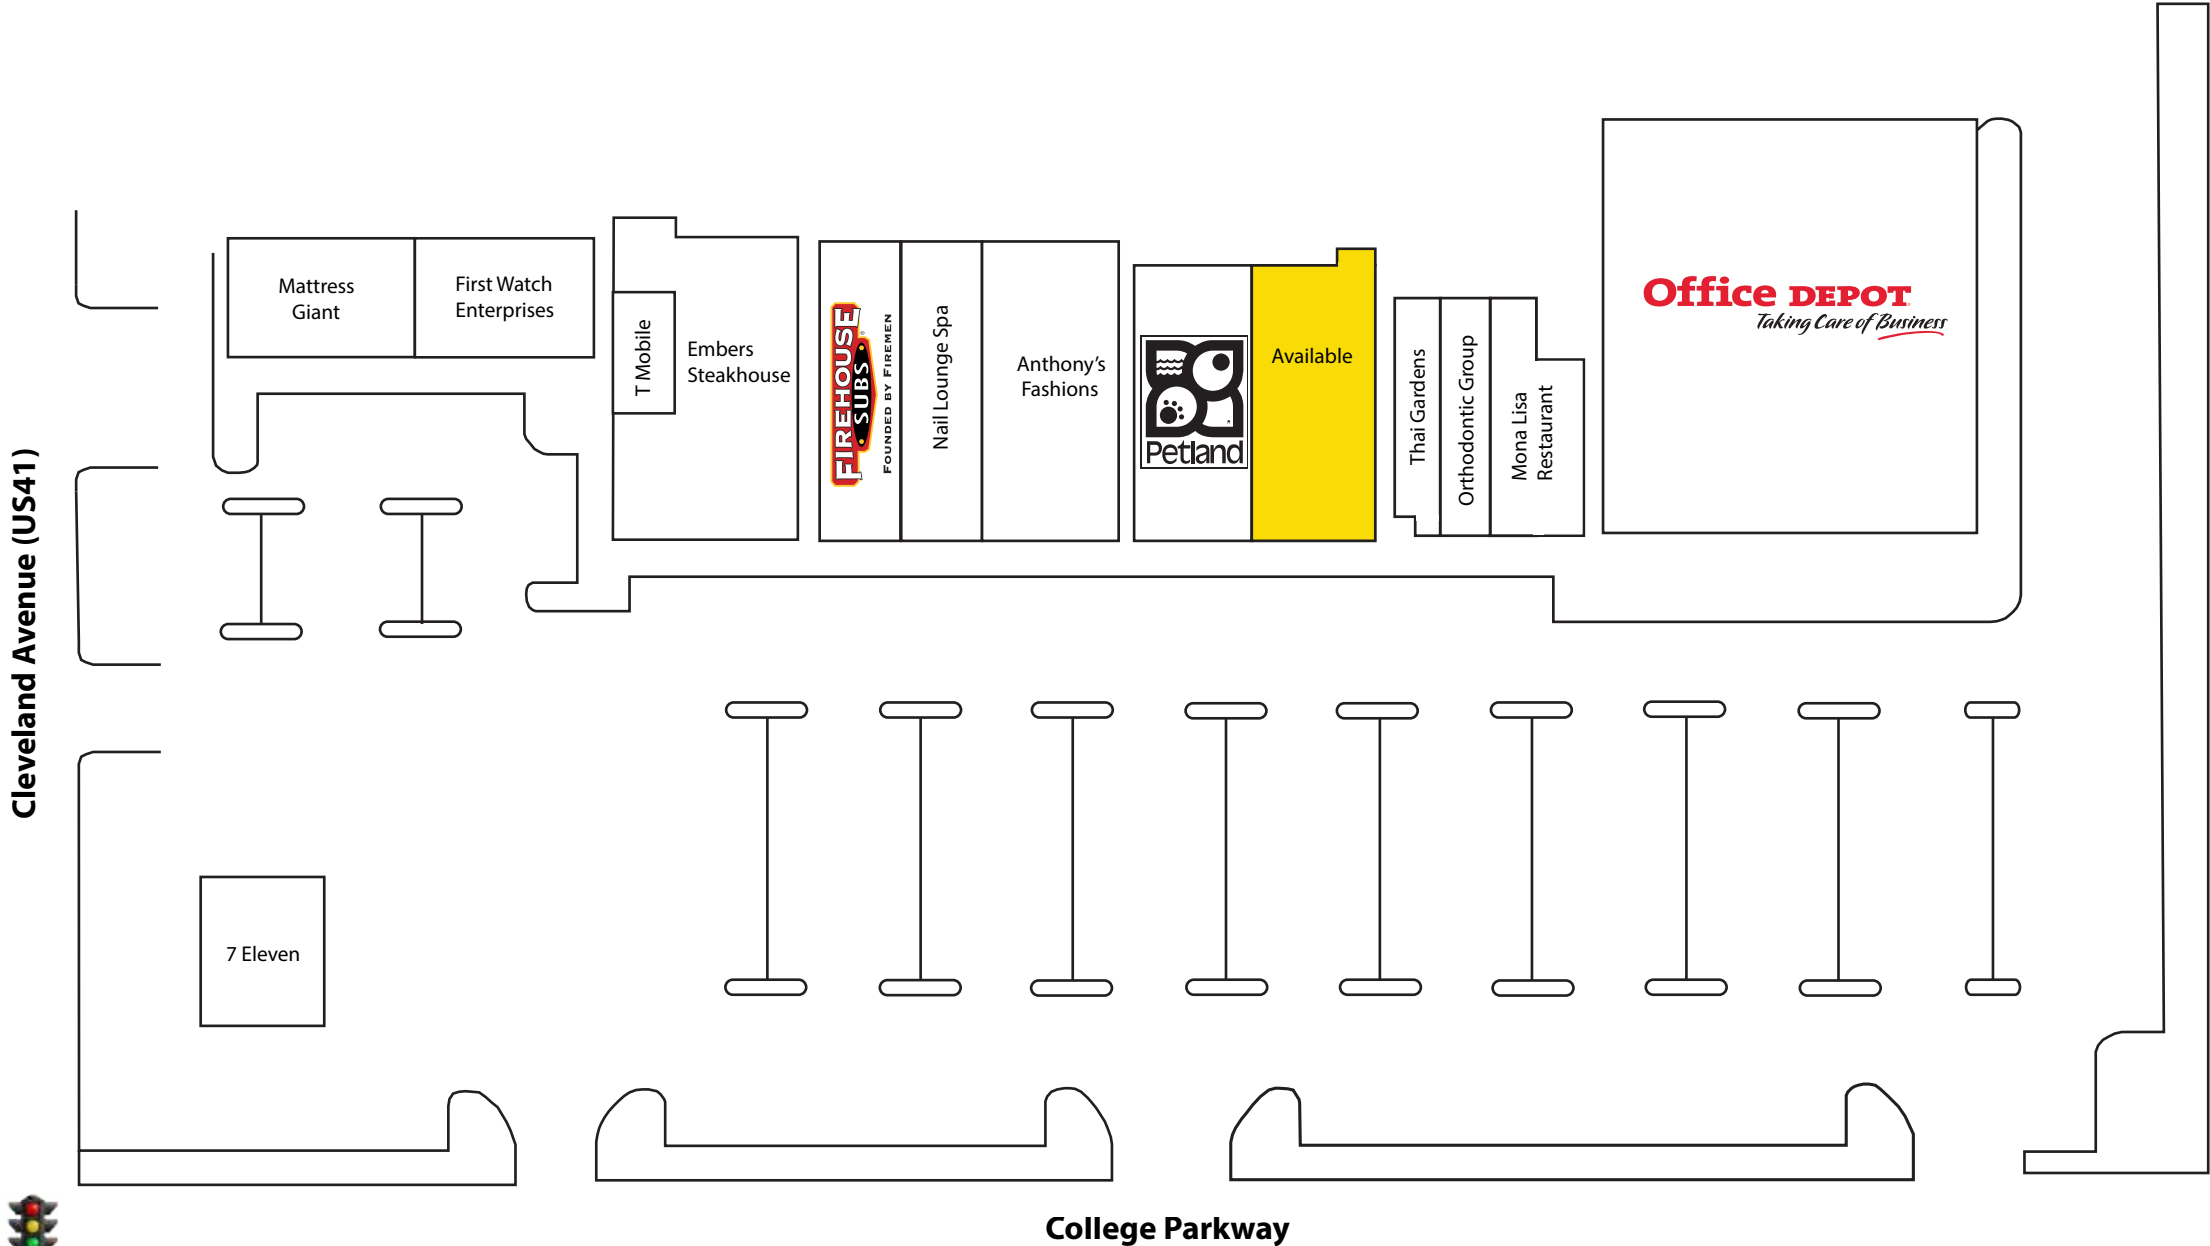

# College Parkway

Ft. Myers, FL

Suite	Tenant	SF
3	Mattress Giant	4,000
6	First Watch Enterprises	3,750
8	T Mobile	1,595
9	Embers Steakhouse	8,753
10	Firehouse Subs	2,600
11	Nail Lounge Spa	2,800
12	Anthony's Fashions	10,070
13	Petland	6,000
14	Available	6,000
15	Thai Gardens	2,000
16	Orthodontic Group	2,511
17	Mona Lisa Restaurant	3,200
Maj A	Office Depot	25,600