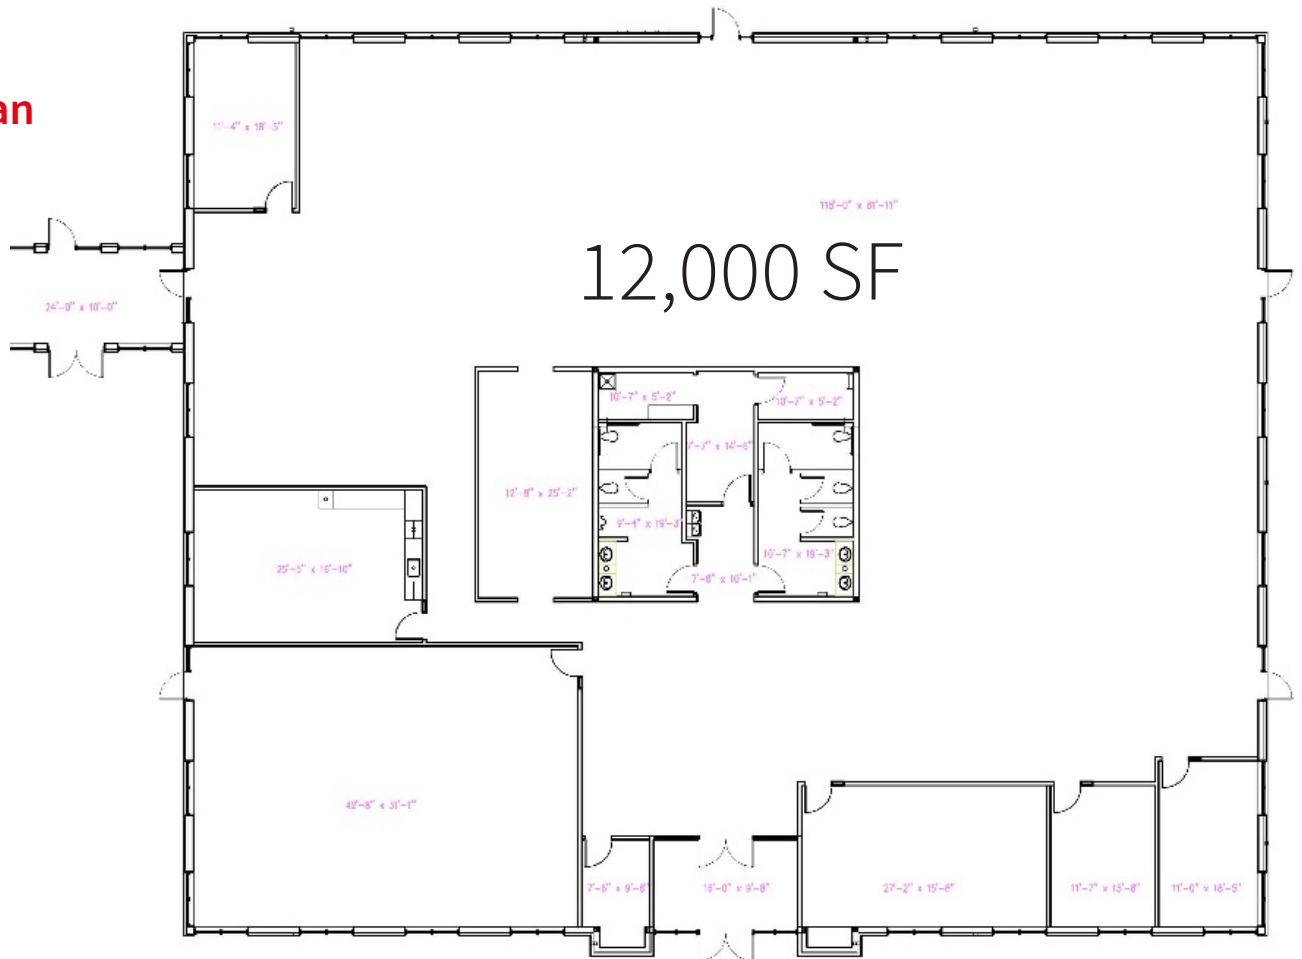

- Former Pioneer offices
- Mix of built-out offices and open working space with no interior columns
- Quality improvements and finishes
- Tall ceilings (9'8") and ample windows
- Parking Ratio: 4/1000

Floor Plan

NORTH

1
A1.1

9131 NORTH PARK FLOOR PLAN

SCALE: 3/32" = 1'-0" @ 24"X36"
3/64" = 1'-0" @ 11"X17"

9241 Northpark Dr.

Availability & Terms

- Availability: 2,300 +/- RSF
- Lease Rate: \$12.50/SF NNN
- Estimated Operating Expenses: \$5.85/SF

Property Information

- Built out with 7 offices, conference room, break room, reception and waiting area
- Quality improvements and finishes
- Tall ceilings (9'8") and ample windows
- Parking Ratio: 4/1000