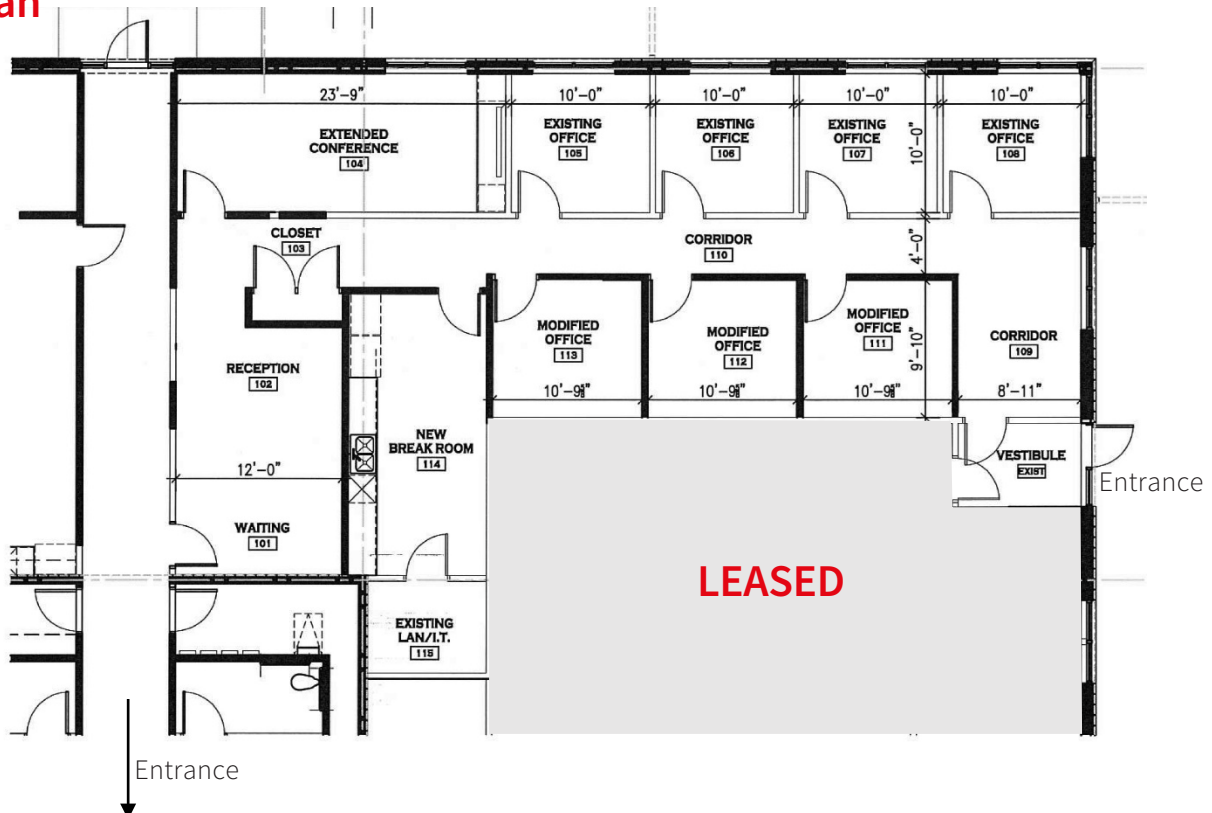

9241 Northpark Dr.

Availability & Terms

- Availability: 2,300 +/- RSF
- Lease Rate: $12.50/SF NNN
- Estimated Operating Expenses: $5.85/SF

Property Information

- Built out with 7 offices, conference room, break room, reception and waiting area
- Quality improvements and finishes
- Tall ceilings (9'8") and ample windows
- Parking Ratio: 4/1000

Floor Plan