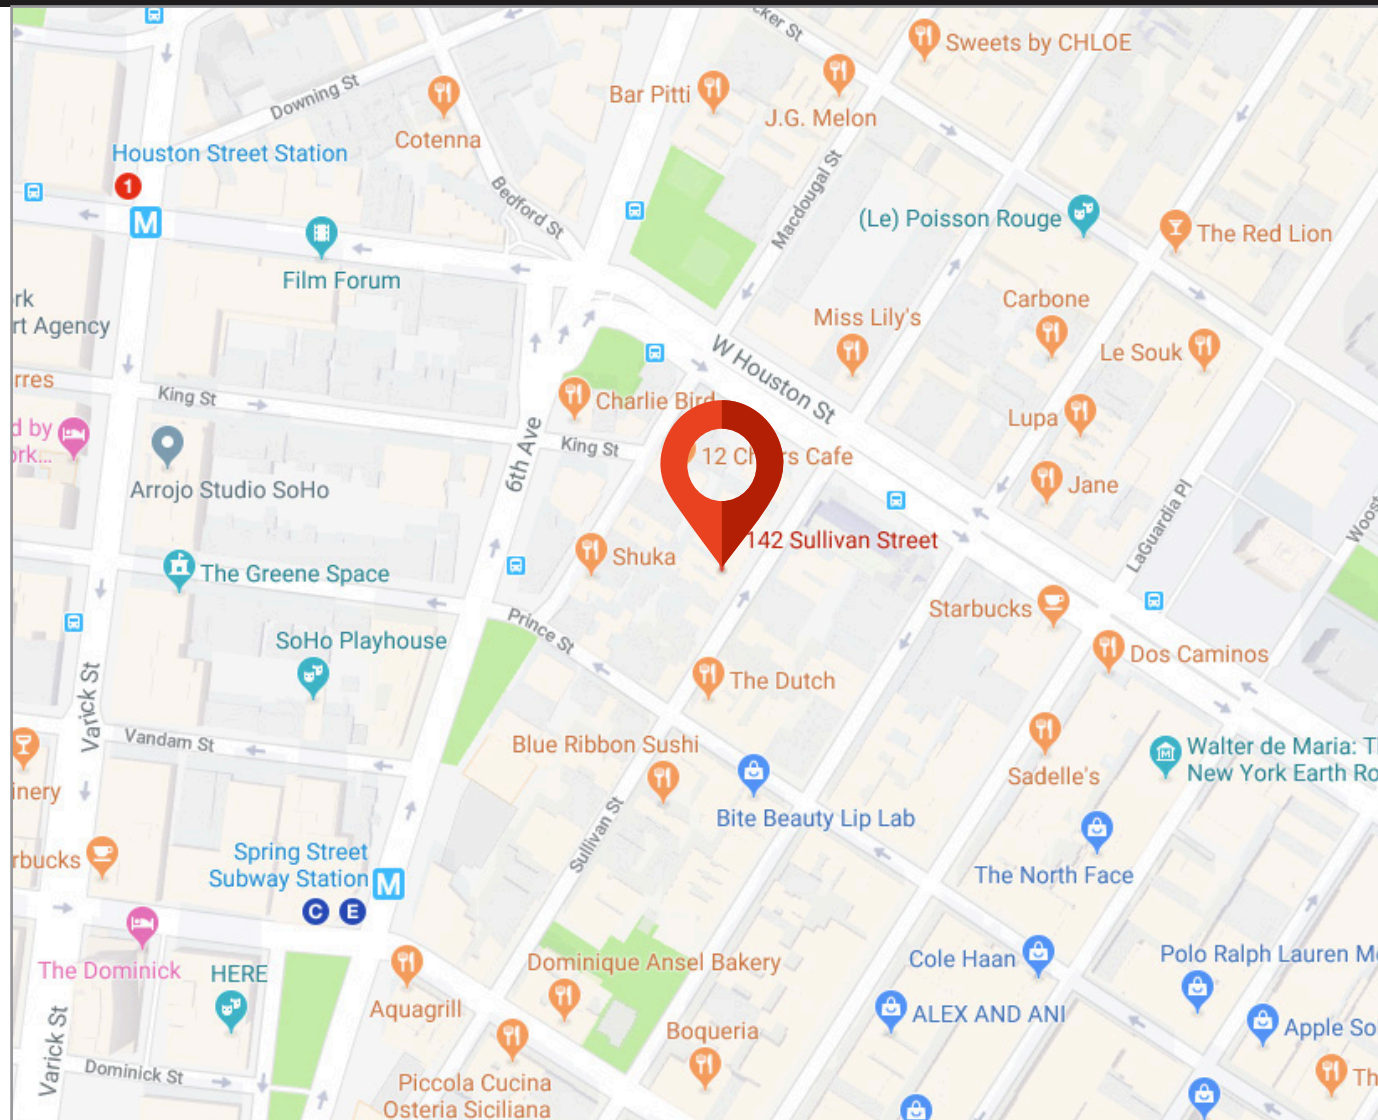

142 SULLIVAN STREET

BETWEEN WEST HOUSTON & PRINCE STREETS | SOHO

SIZE

Ground Floor **700 SF**

FRONTAGE

10'

CEILING HEIGHT

12'

ASKING RENT

Upon Request

POSSESSION

Immediate

TRANSPORTATION

COMMENTS

- Vented Former Restaurant Space
- All Uses Considered

NEIGHBORINGS

West-Bourne, The Dutch, Olives,
Local, 142 Sullivan, Blue Ribbon Sushi

CONTACT OUR BROKER(S) FOR MORE INFORMATION

DAVID GREEN

DGreen@ksrny.com

516.320.0260

DANIEL KESTENBAUM

DKestenbaum@ksrny.com

347.204.4935

KASSIN SABBAGH REALTY
1385 Broadway 22nd floor
New York, NY 10018
(212) 417 - 9217
www.ksrny.com