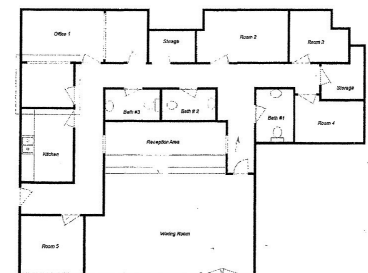

Class A office building is offering a beautiful office suite at a low rate. This was previously a medical lab and physician office.

This space has wood floors, a spacious waiting room and multiple restrooms. It can be used for a multitude of businesses. Professionally managed and someone is always on site.

There are plenty of restaurants and services close by. Conveniently located at Eastern & St. Rose. Easy access to 215 and the strip.