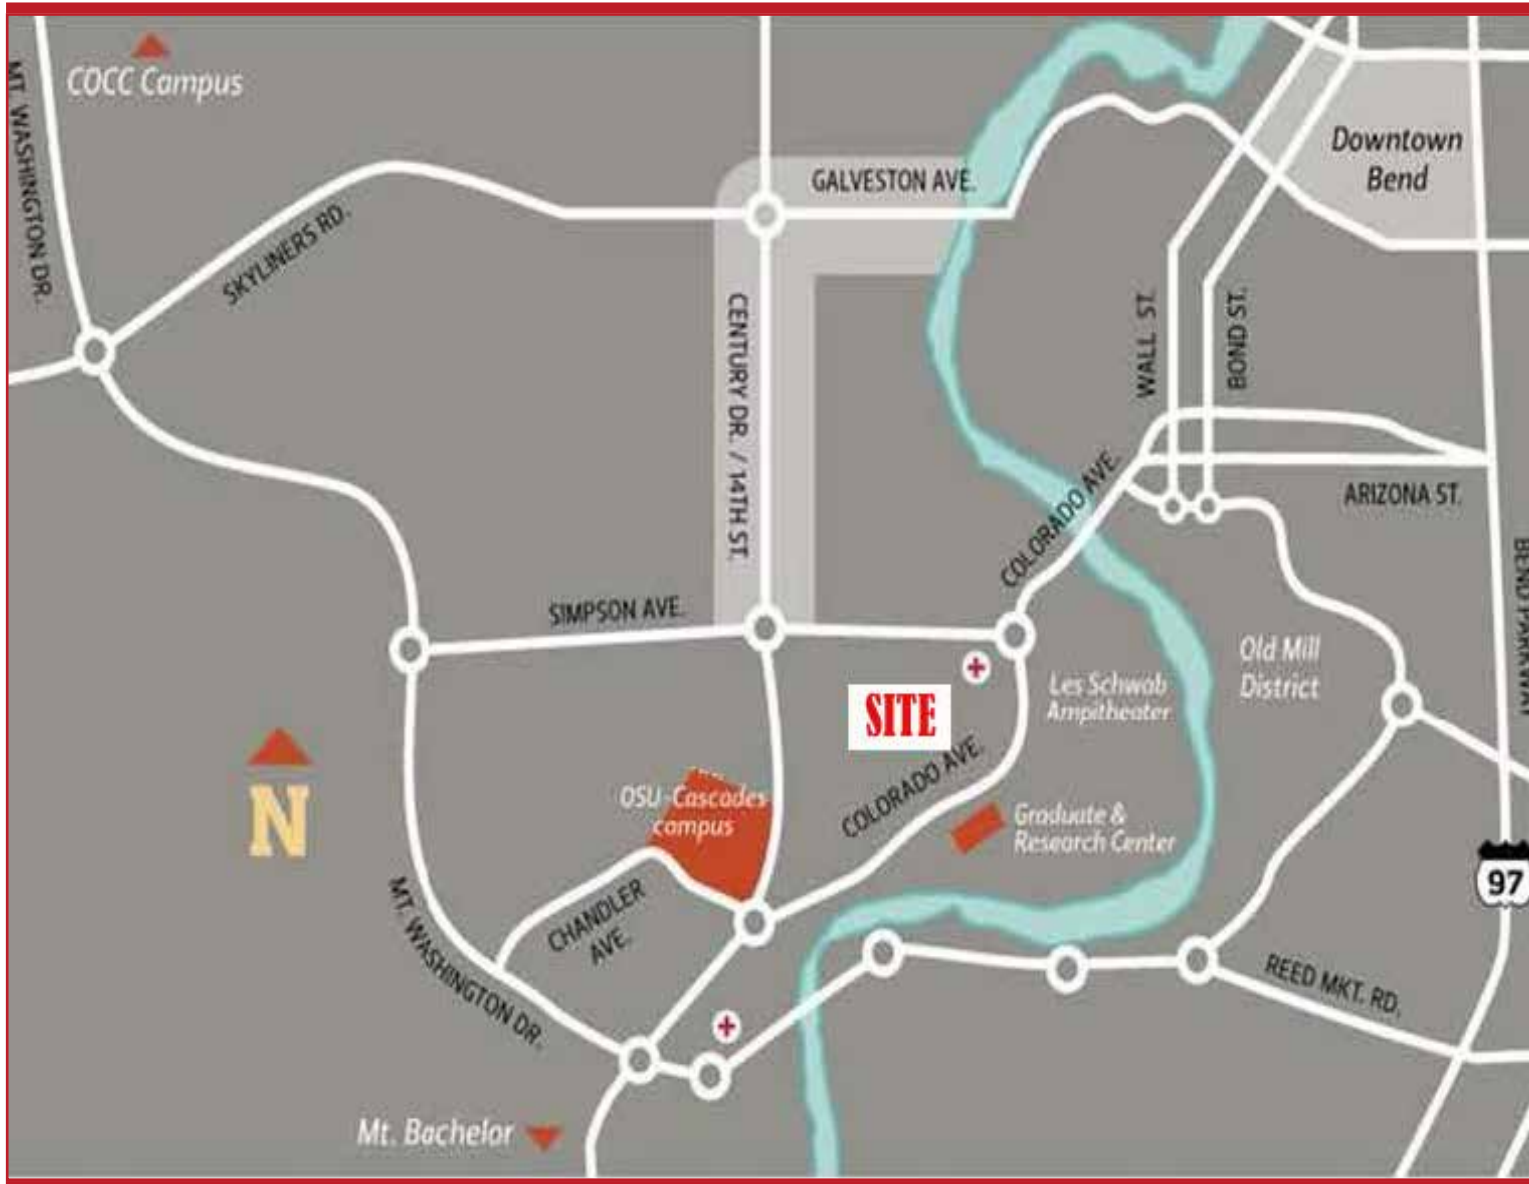

FOR SALE   
**3.90 AC MIXED USE DEVELOPMENT LAND** 

FOR SALE   
**3.90 AC MIXED USE DEVELOPMENT LAND** 

**WESTSIDE MIXED USE DEVELOPMENT LAND**  
 NE Corner Emkay Drive & Cyber Drive | Bend OR

**RENDERING**

The MU (Mixed Use) zoning of this land allows for a maximum height of 65 feet for residential, student housing, motel, office building, or medical use. A 100% lot coverage can be obtained under the new MU zone. All utilities located in Cyber Drive and Emkay Drive. These two parcels are considered to be low cost in geotechnical grading and site improvements.

Less than 1/3 mile from OSU Cascades Campus on Bends' desirable west side.

**Offered at \$6,900,000**

- 3.90 +/- Acres
- Zoned Mixed Use
- Adjacent to West Bend's New Innovation Zone
- Close to new OSU Cascades Campus
- Surrounded by recreational, cultural, educational & retail amenities

This is one of the largest remaining development parcels on the west side of Bend. It is surrounded by some of Bend's most significant recreational, cultural, educational, and retail attractions and amenities such as the Les Schwab Amphitheatre, Deschutes Brewery, the Old Mill District, the Bend Whitewater Park, the Simpson Avenue Recreation Pavilion and Ice Rink, Riverbend Park, Farewell Bend Park, the Athletic Club of Bend, the Oregon State Graduate and Research Center, and the new Oregon State Cascades Campus.