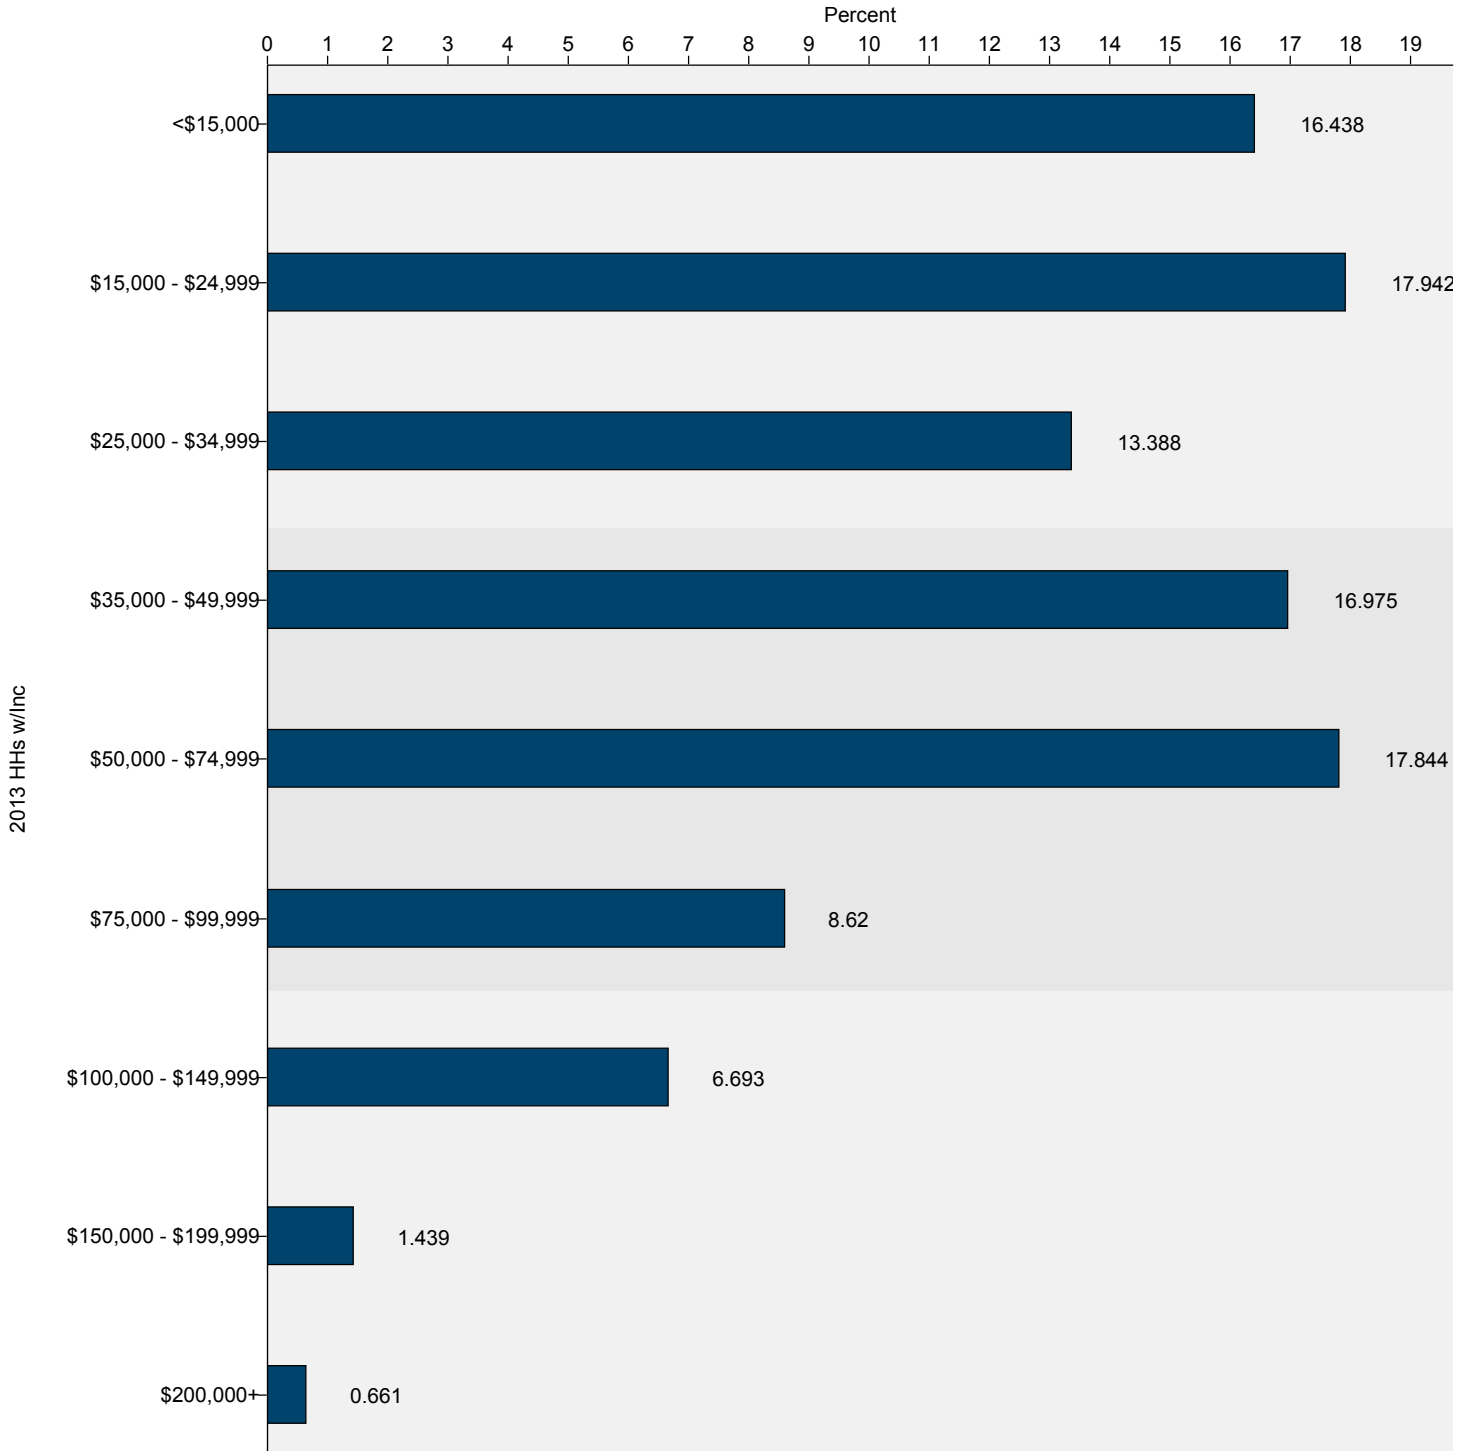

# 2013 Household Income Chart

4003 Madison Ave  
Retail Condo  
Ring: 1 mile radius

Prepared by Clint Fultz  
Latitude: 39.70765  
Longitude: -86.141734

Source: Esri forecasts for 2013.

October 01, 2014

# 2013 Household Income Chart

4003 Madison Ave  
Retail Condo  
Ring: 3 mile radius

Prepared by Clint Fultz  
Latitude: 39.70765  
Longitude: -86.141734

Source: Esri forecasts for 2013.

October 01, 2014

# 2013 Household Income Chart

4003 Madison Ave  
Retail Condo  
Ring: 5 mile radius

Prepared by Clint Fultz  
Latitude: 39.70765  
Longitude: -86.141734

Source: Esri forecasts for 2013.

October 01, 2014