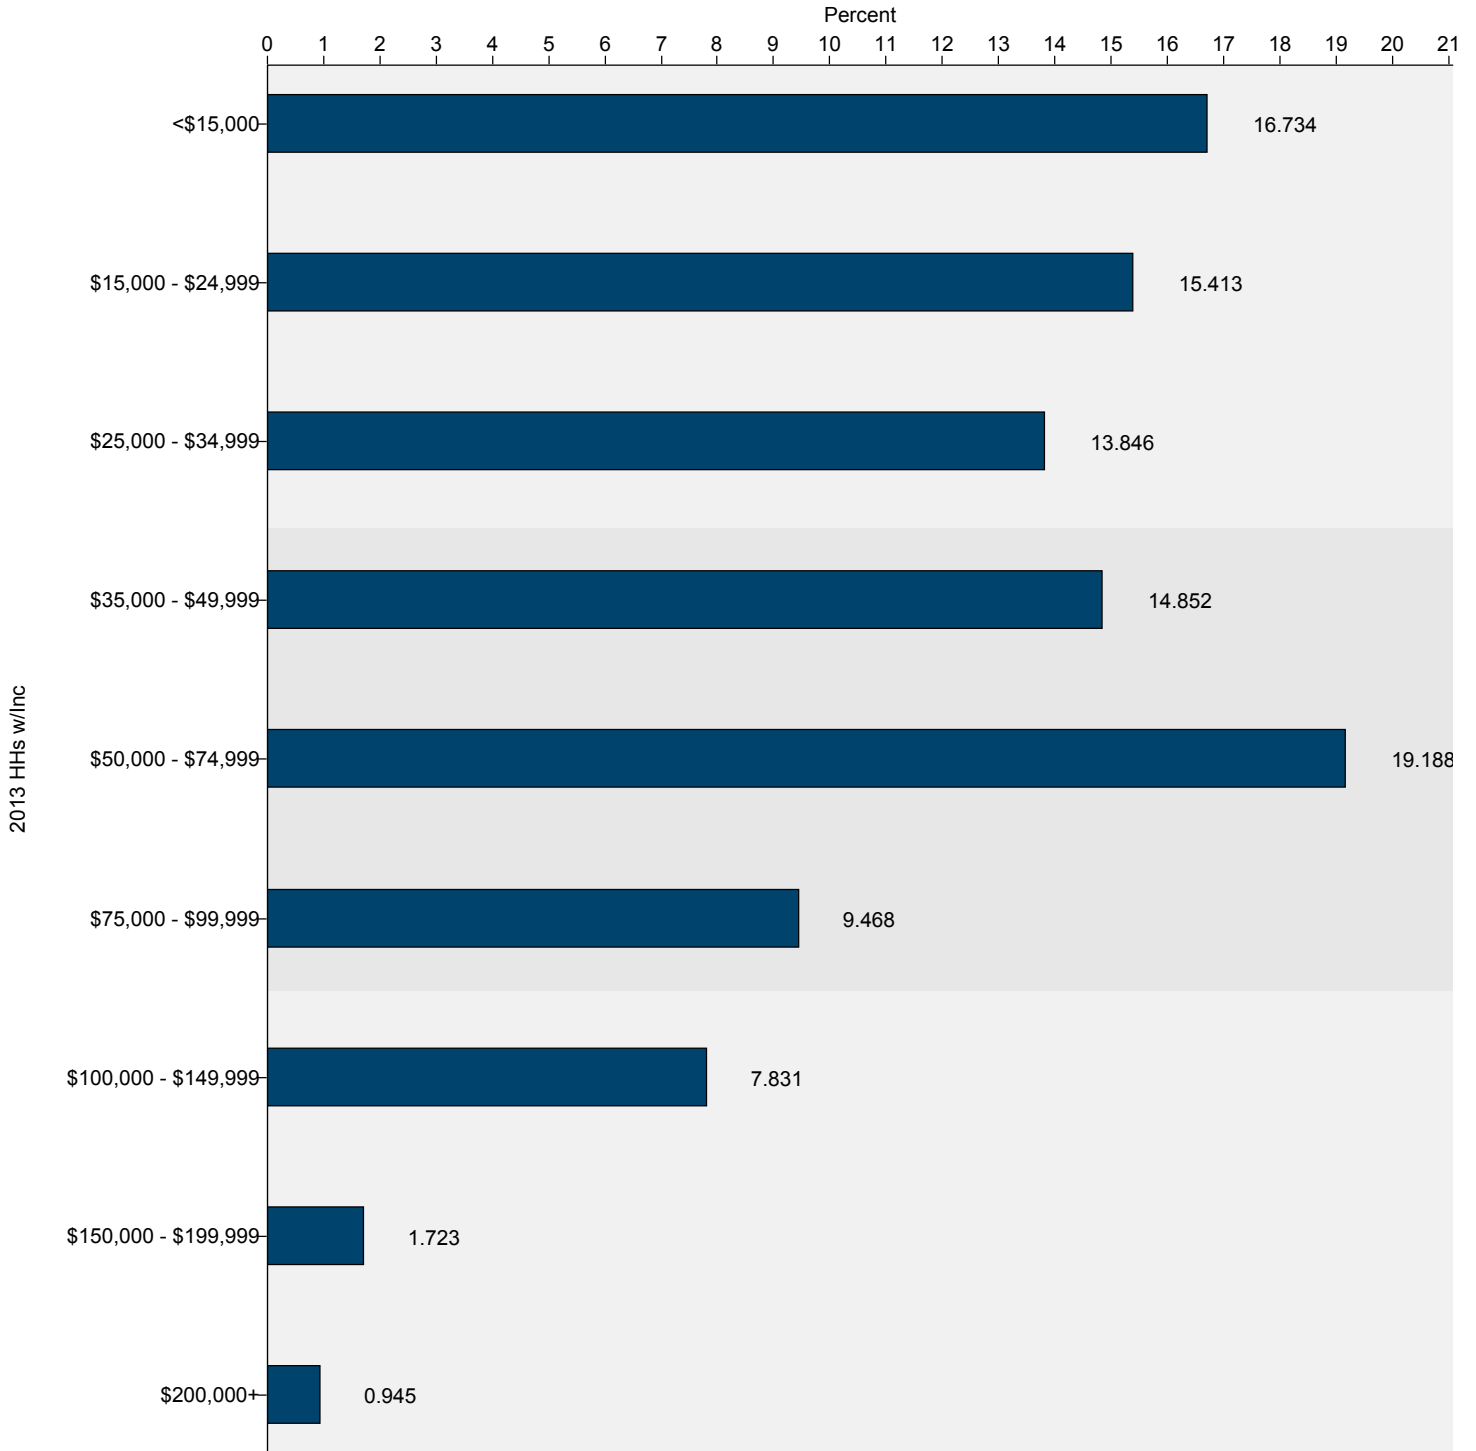

# 2013 Household Income Chart

4003 Madison Ave  
Retail Condo  
Ring: 1 mile radius

Prepared by Clint Fultz  
Latitude: 39.70765  
Longitude: -86.141734

Source: Esri forecasts for 2013.

October 01, 2014

# 2013 Household Income Chart

4003 Madison Ave  
Retail Condo  
Ring: 3 mile radius

Prepared by Clint Fultz  
Latitude: 39.70765  
Longitude: -86.141734

Source: Esri forecasts for 2013.

October 01, 2014

# 2013 Household Income Chart

4003 Madison Ave  
Retail Condo  
Ring: 5 mile radius

Prepared by Clint Fultz  
Latitude: 39.70765  
Longitude: -86.141734

Source: Esri forecasts for 2013.

October 01, 2014