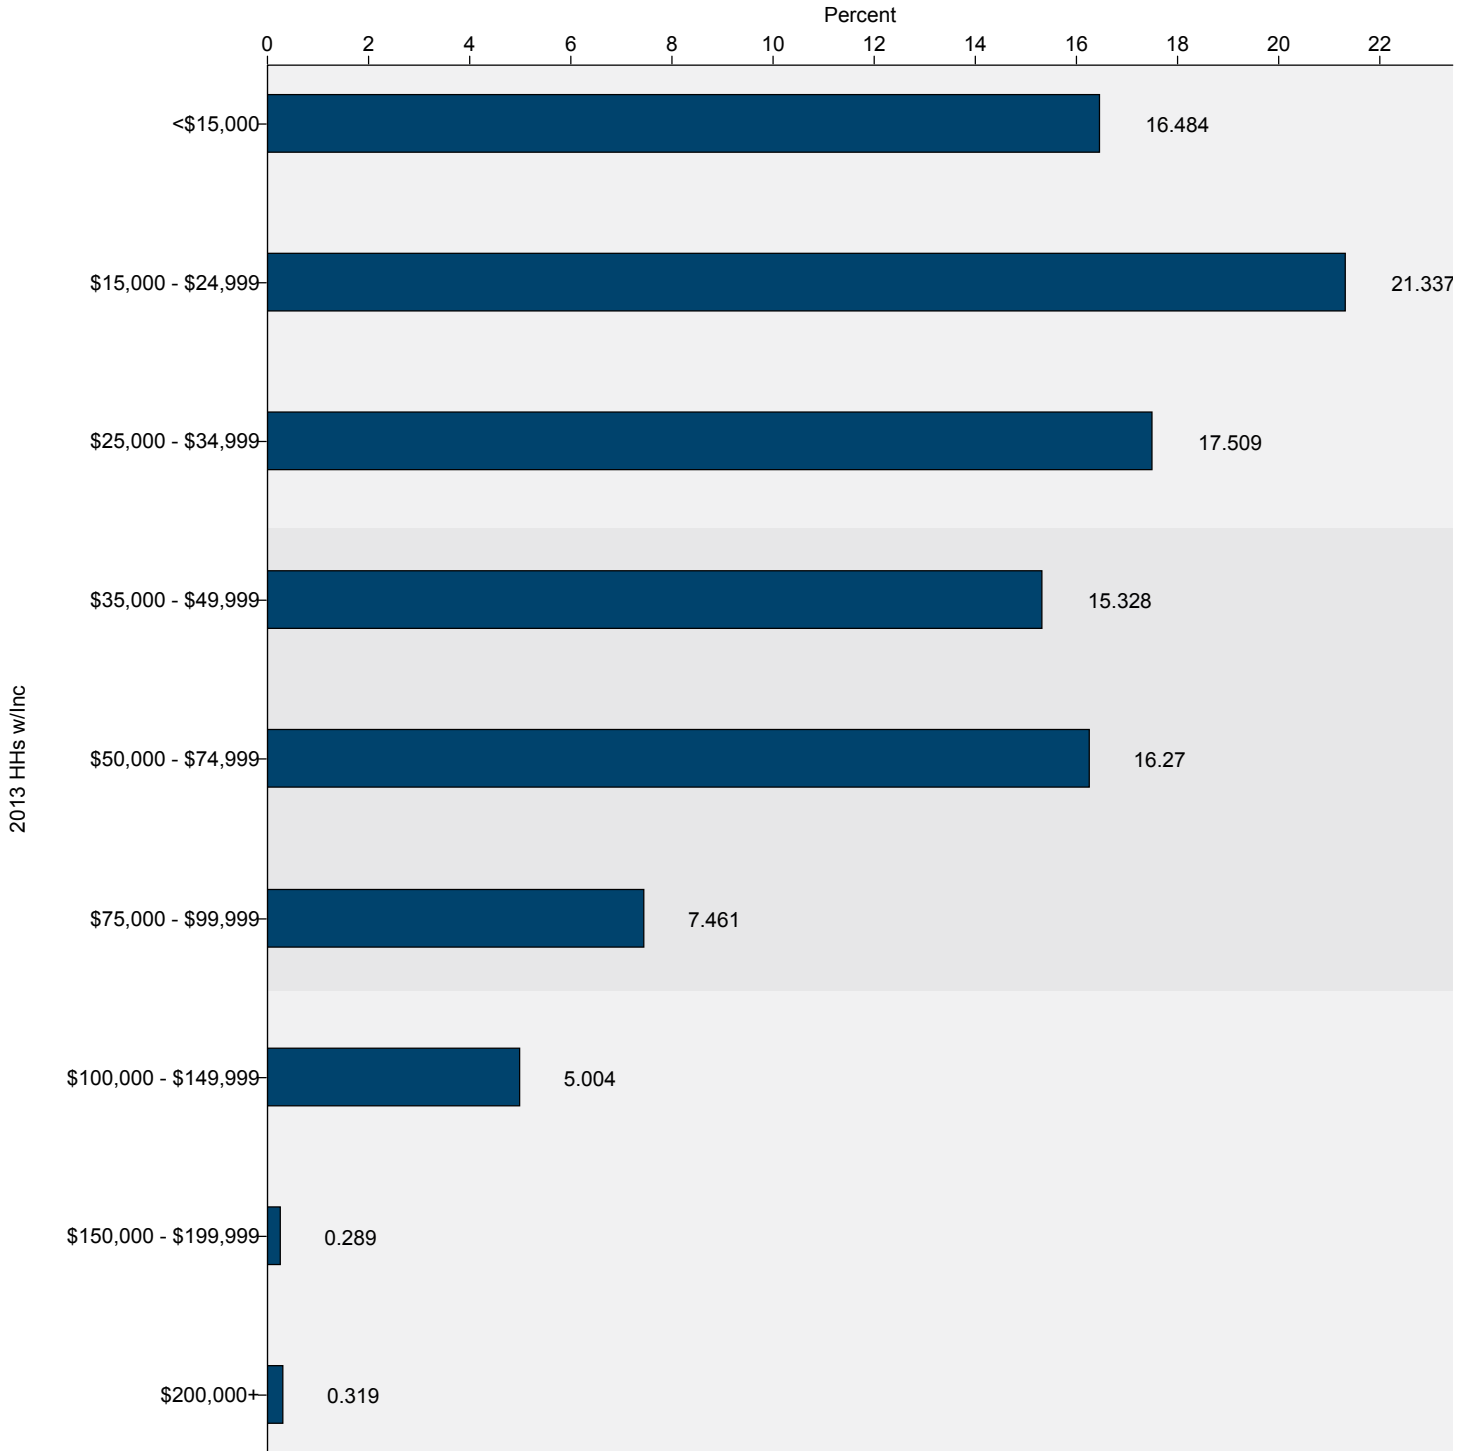

# 2013 Household Income Chart

4003 Madison Ave  
Retail Condo  
Ring: 1 mile radius

Prepared by Clint Fultz  
Latitude: 39.70765  
Longitude: -86.141734

Source: Esri forecasts for 2013.

October 01, 2014

# 2013 Household Income Chart

4003 Madison Ave  
Retail Condo  
Ring: 3 mile radius

Prepared by Clint Fultz  
Latitude: 39.70765  
Longitude: -86.141734

Source: Esri forecasts for 2013.

October 01, 2014

# 2013 Household Income Chart

4003 Madison Ave  
Retail Condo  
Ring: 5 mile radius

Prepared by Clint Fultz  
Latitude: 39.70765  
Longitude: -86.141734

Source: Esri forecasts for 2013.

October 01, 2014