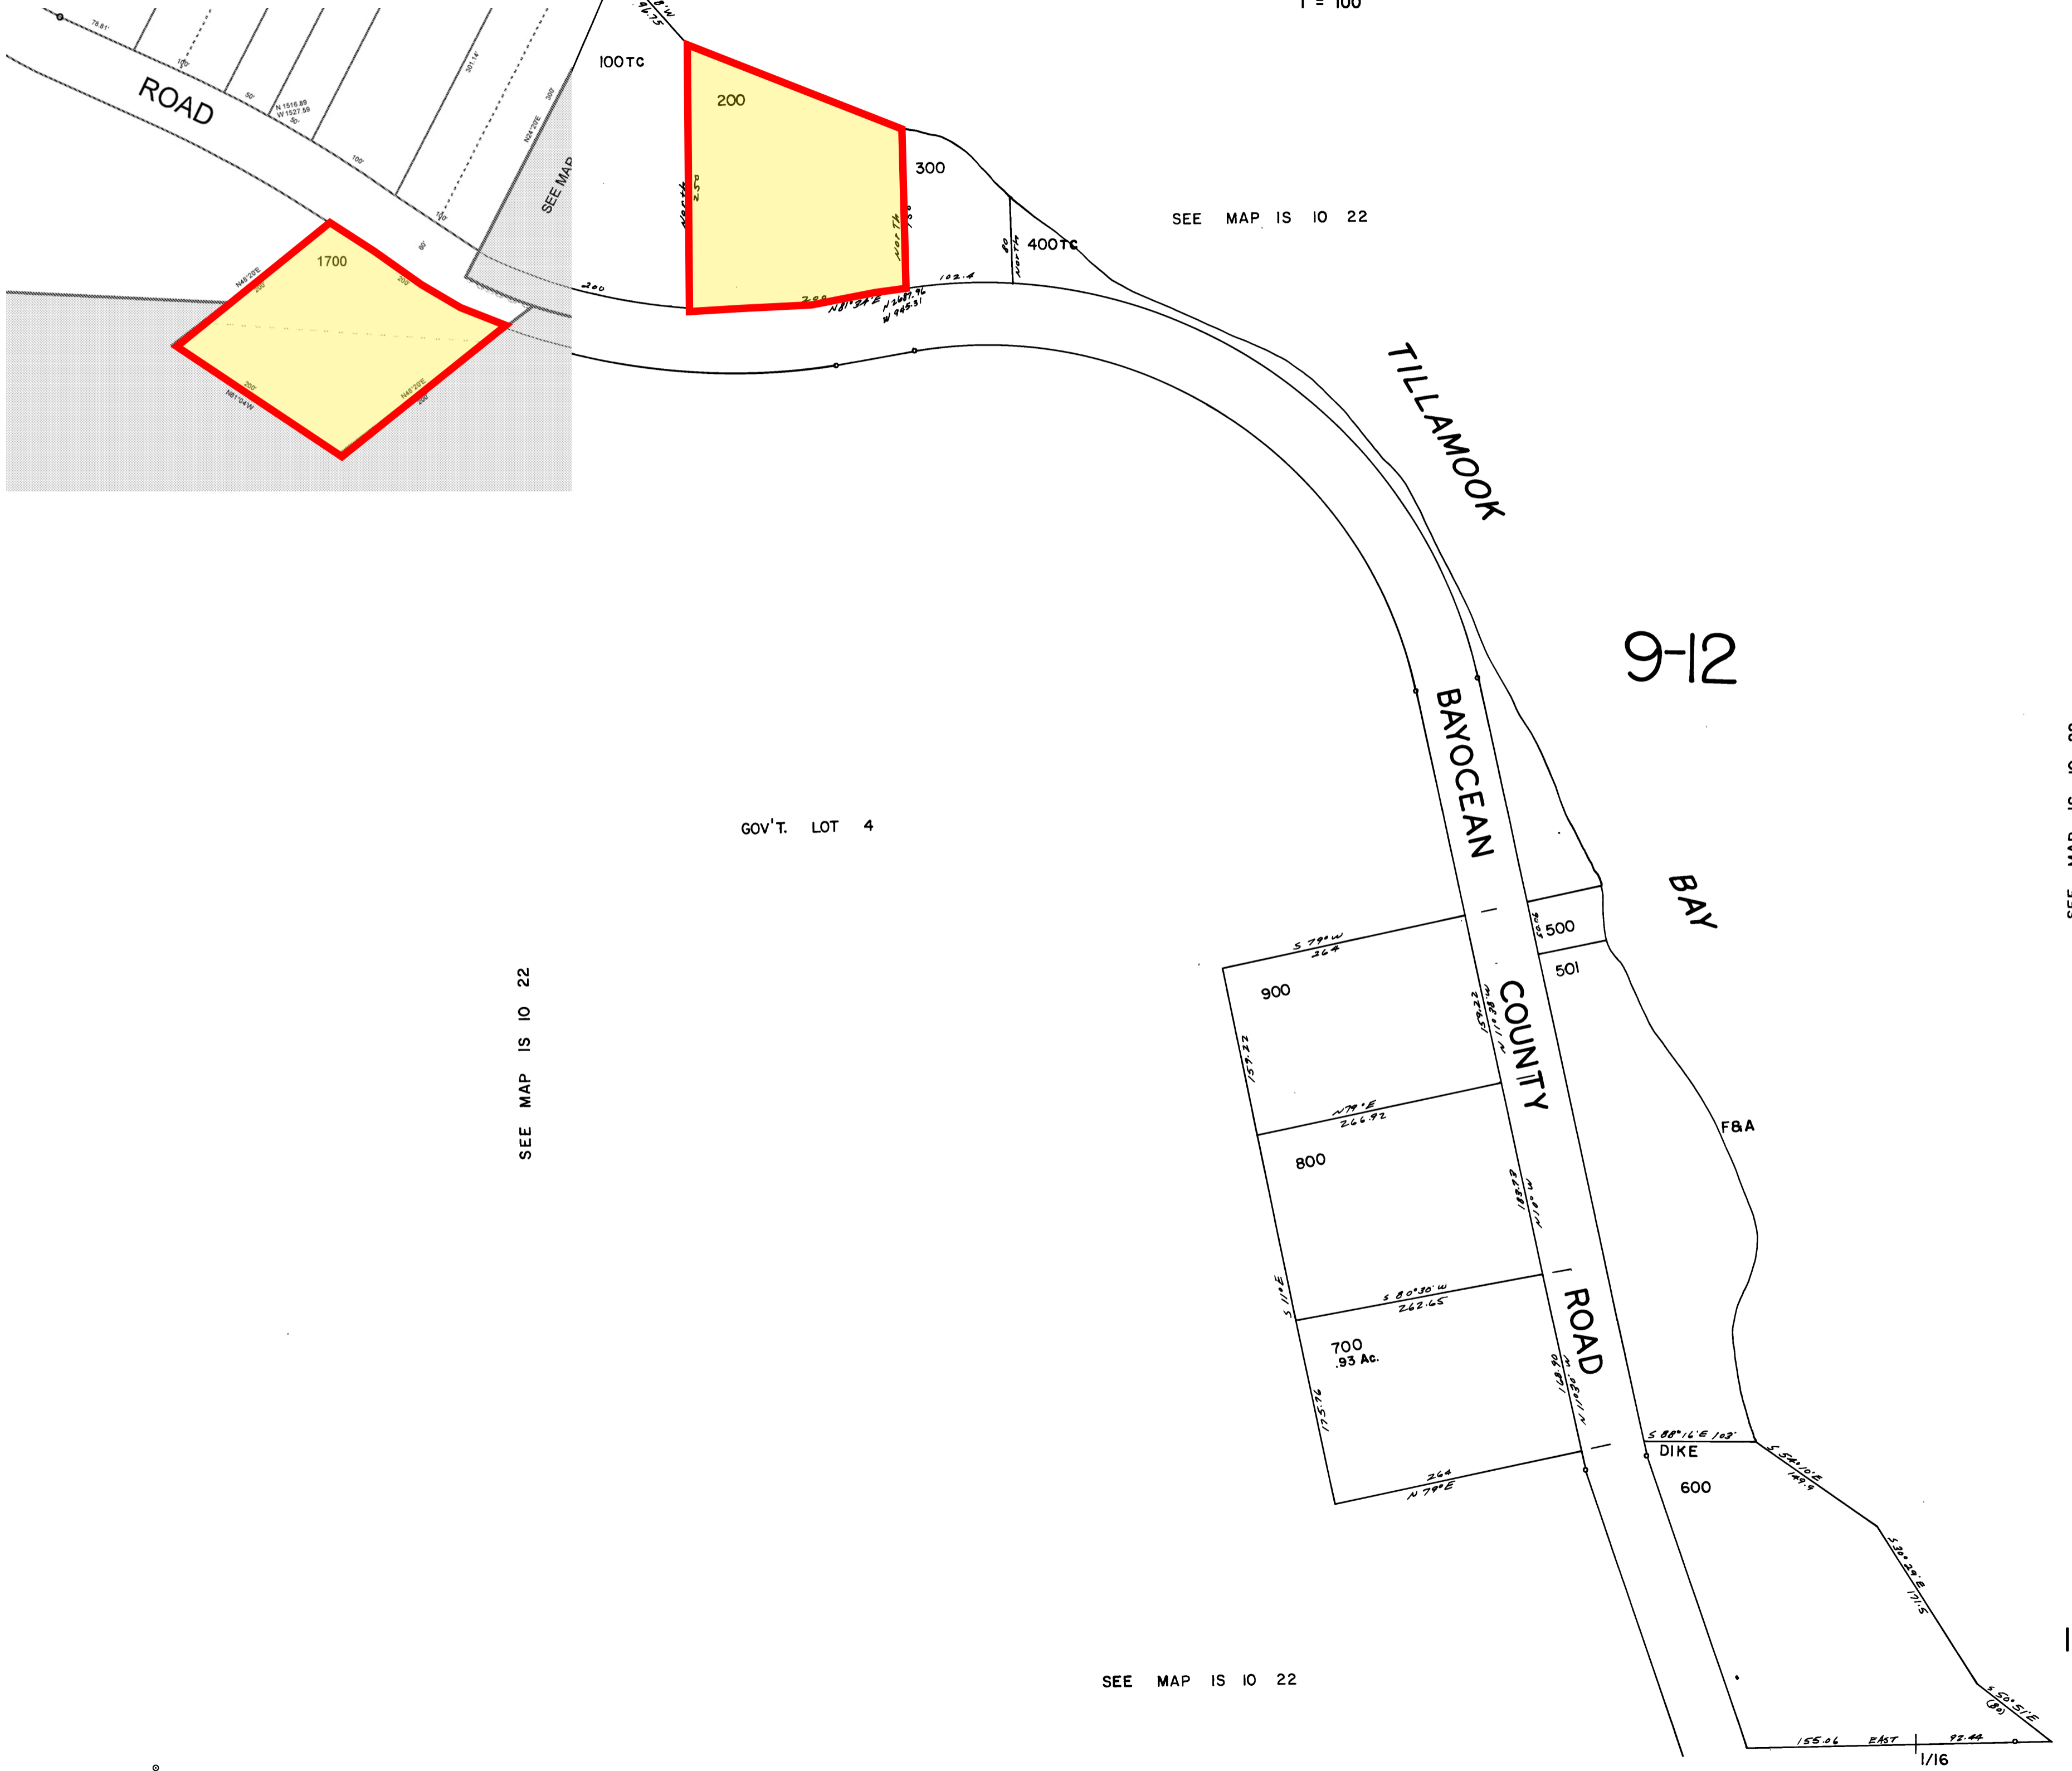

1985 BAYOCEAN RD, Tillamook, OR 97141

NE1/4

THIS MAP WAS PREPARED FOR ASSESSMENT PURPOSE ONLY

NE1/4 SE1/4 SEC.22 T.IS. R.10W.W.M.
TILLAMOOK COUNTY

IS 10 22DA

1" = 100'

THIS MAP WAS PREPARED FOR
ASSESSMENT PURPOSE ONLY

SEE MAP IS 10 22

SEE MAP IS 10 22

SEE MAP IS 10 22

IS 10 22DA
REVISED 7-7-98, CC

1/16