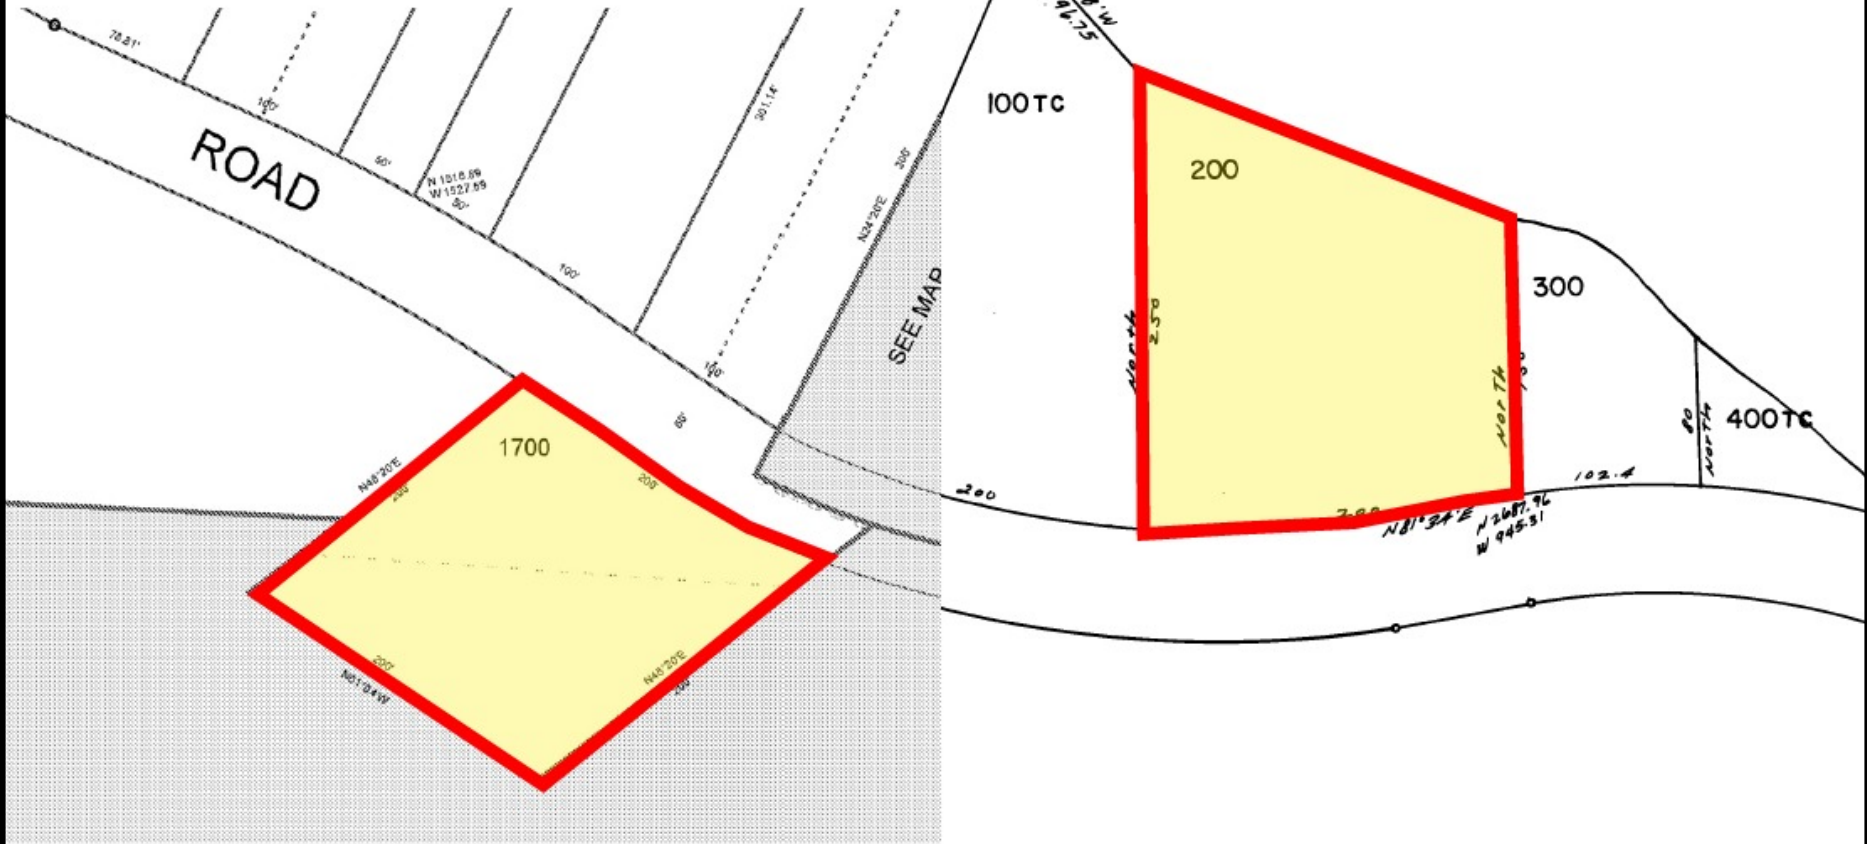

1985 BAYOCEAN RD, Tillamook, OR 97141

NE1/4

THIS MAP WAS PREPARED FOR ASSESSMENT PURPOSE ONLY

NE1/4 SE1/4 SEC.22 T.IS. R.10W.W.M.
TILLAMOOK COUNTY

IS 10 22DA

1" = 100'

THIS MAP WAS PREPARED FOR
ASSESSMENT PURPOSE ONLY

SEE MAP IS 10 22

SEE MAP IS 10 22

SEE MAP IS 10 22

IS 10 22DA
REVISED 7-7-98, CC

1/16