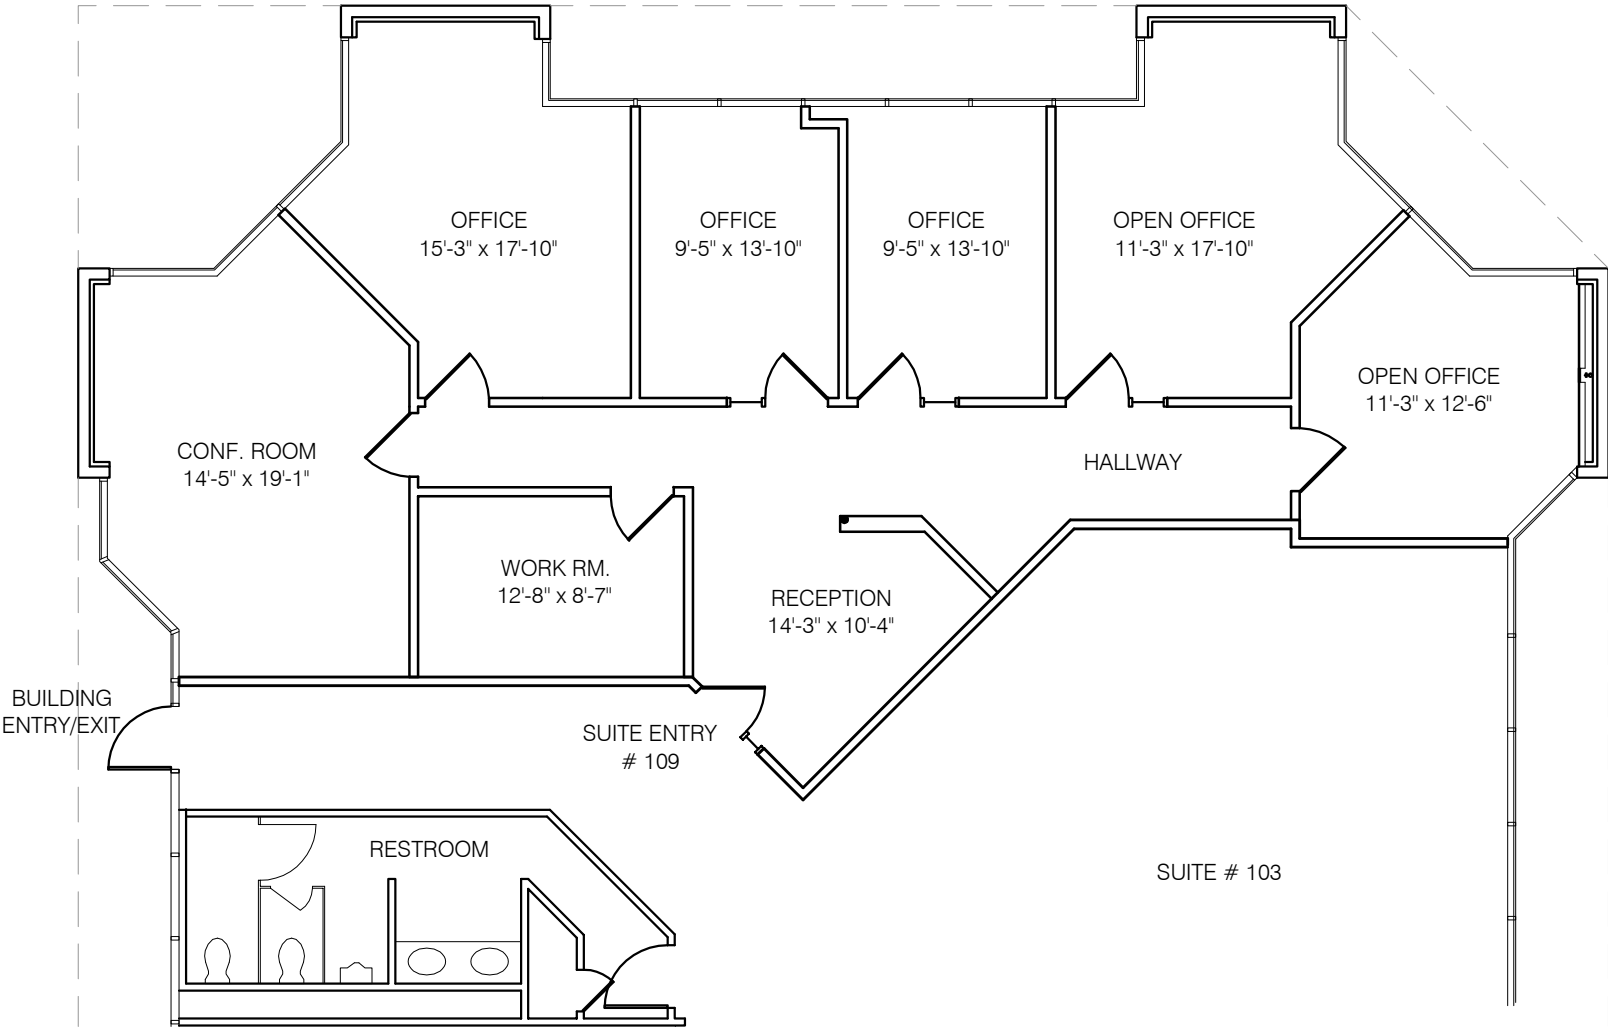

SUITE # 109

1,861 RENTABLE SQ. FT.

SUPERSTITION OFFICE PLAZA

3933 SOUTH McCLINTOCK DRIVE
TEMPE, ARIZONA 85282

NORTH

All dimensions are approximate

Updated: 04-09-12