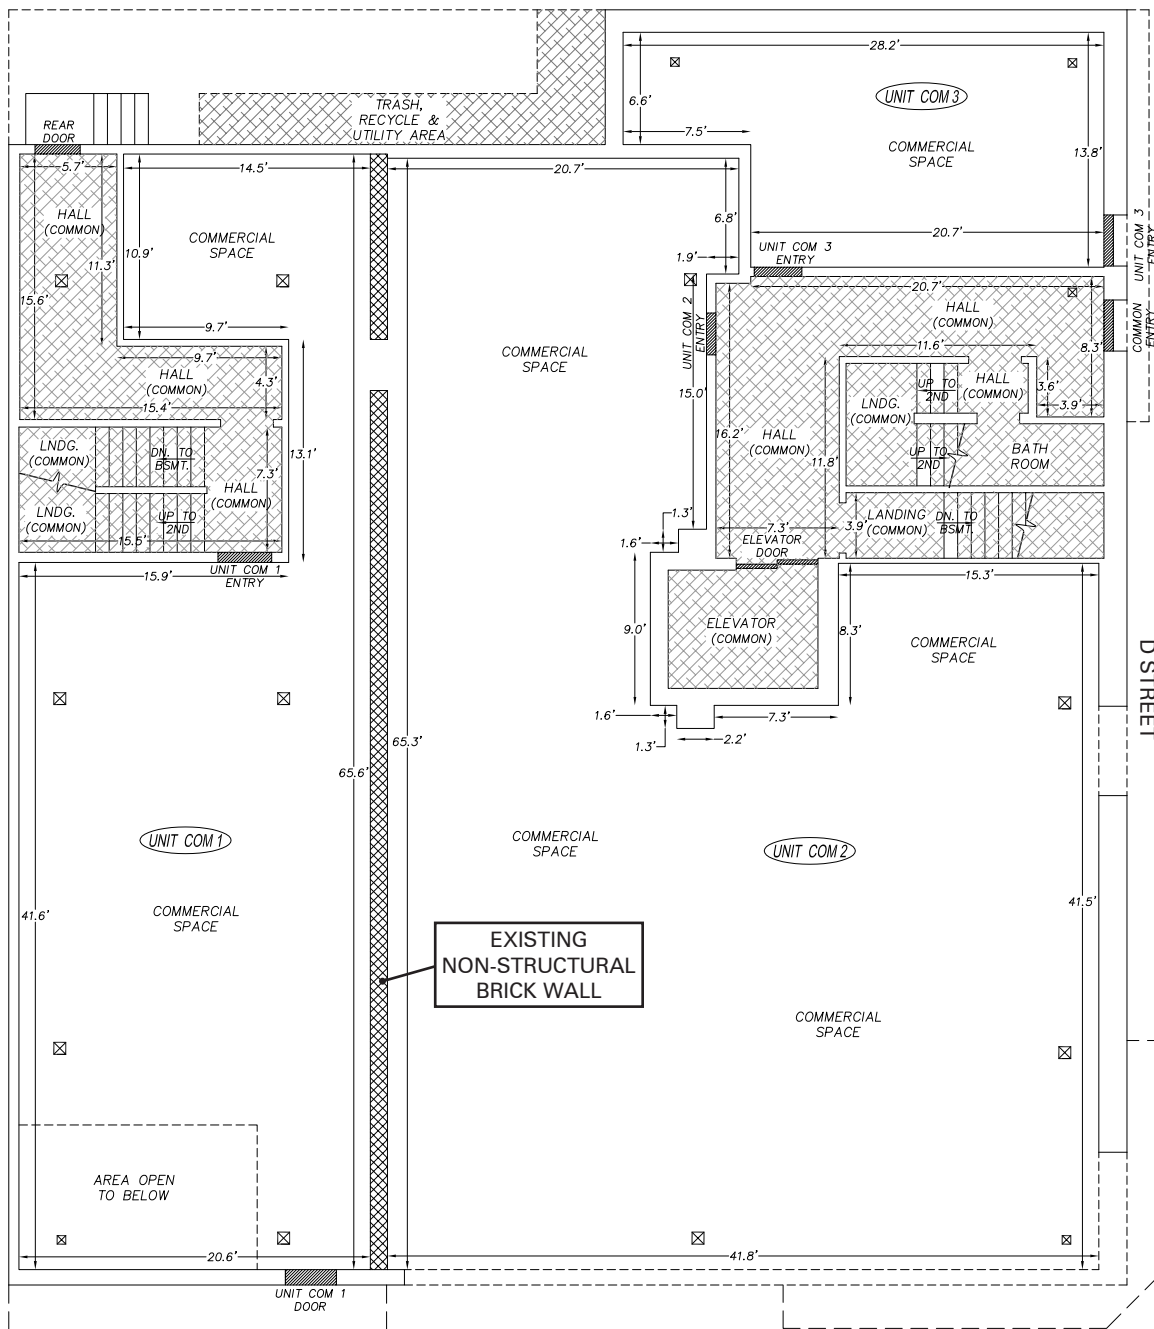

WEST BROADWAY

FIRST FLOOR

- Located at the corner of W Broadway & D Street, one of South Boston's highest-trafficked intersections.
- Median age 33.3 in 1-mile radius
- Unique "exposed brick" architectural features & ample natural light
- Over the past decade, South Boston has emerged as one of Boston's premier residential neighborhoods. With a total of 4,540 residential units either under construction or board-approved, this is also one of Boston's fastest-growing neighborhoods, both in terms of population and total number of housing units in development.
- 61' of frontage on W Broadway

2019 DEMOGRAPHICS	0.5 MILE	1 MILE	2 MILE	3 MILE
Population	15,282	47,863	193,656	380,437
Med HH Income	$84,808	$78,287	$71,309	$59,441
Daytime Pop	13,743	99,604	501,375	775,289

SOUTH BOSTON, MA
301 W Broadway

Ben Ravelson
617.239.3646
bravelson@atlanticretail.com

Robin Estus
617.239.3604
restus@atlanticretail.com

ATLANTICRETAIL.COM