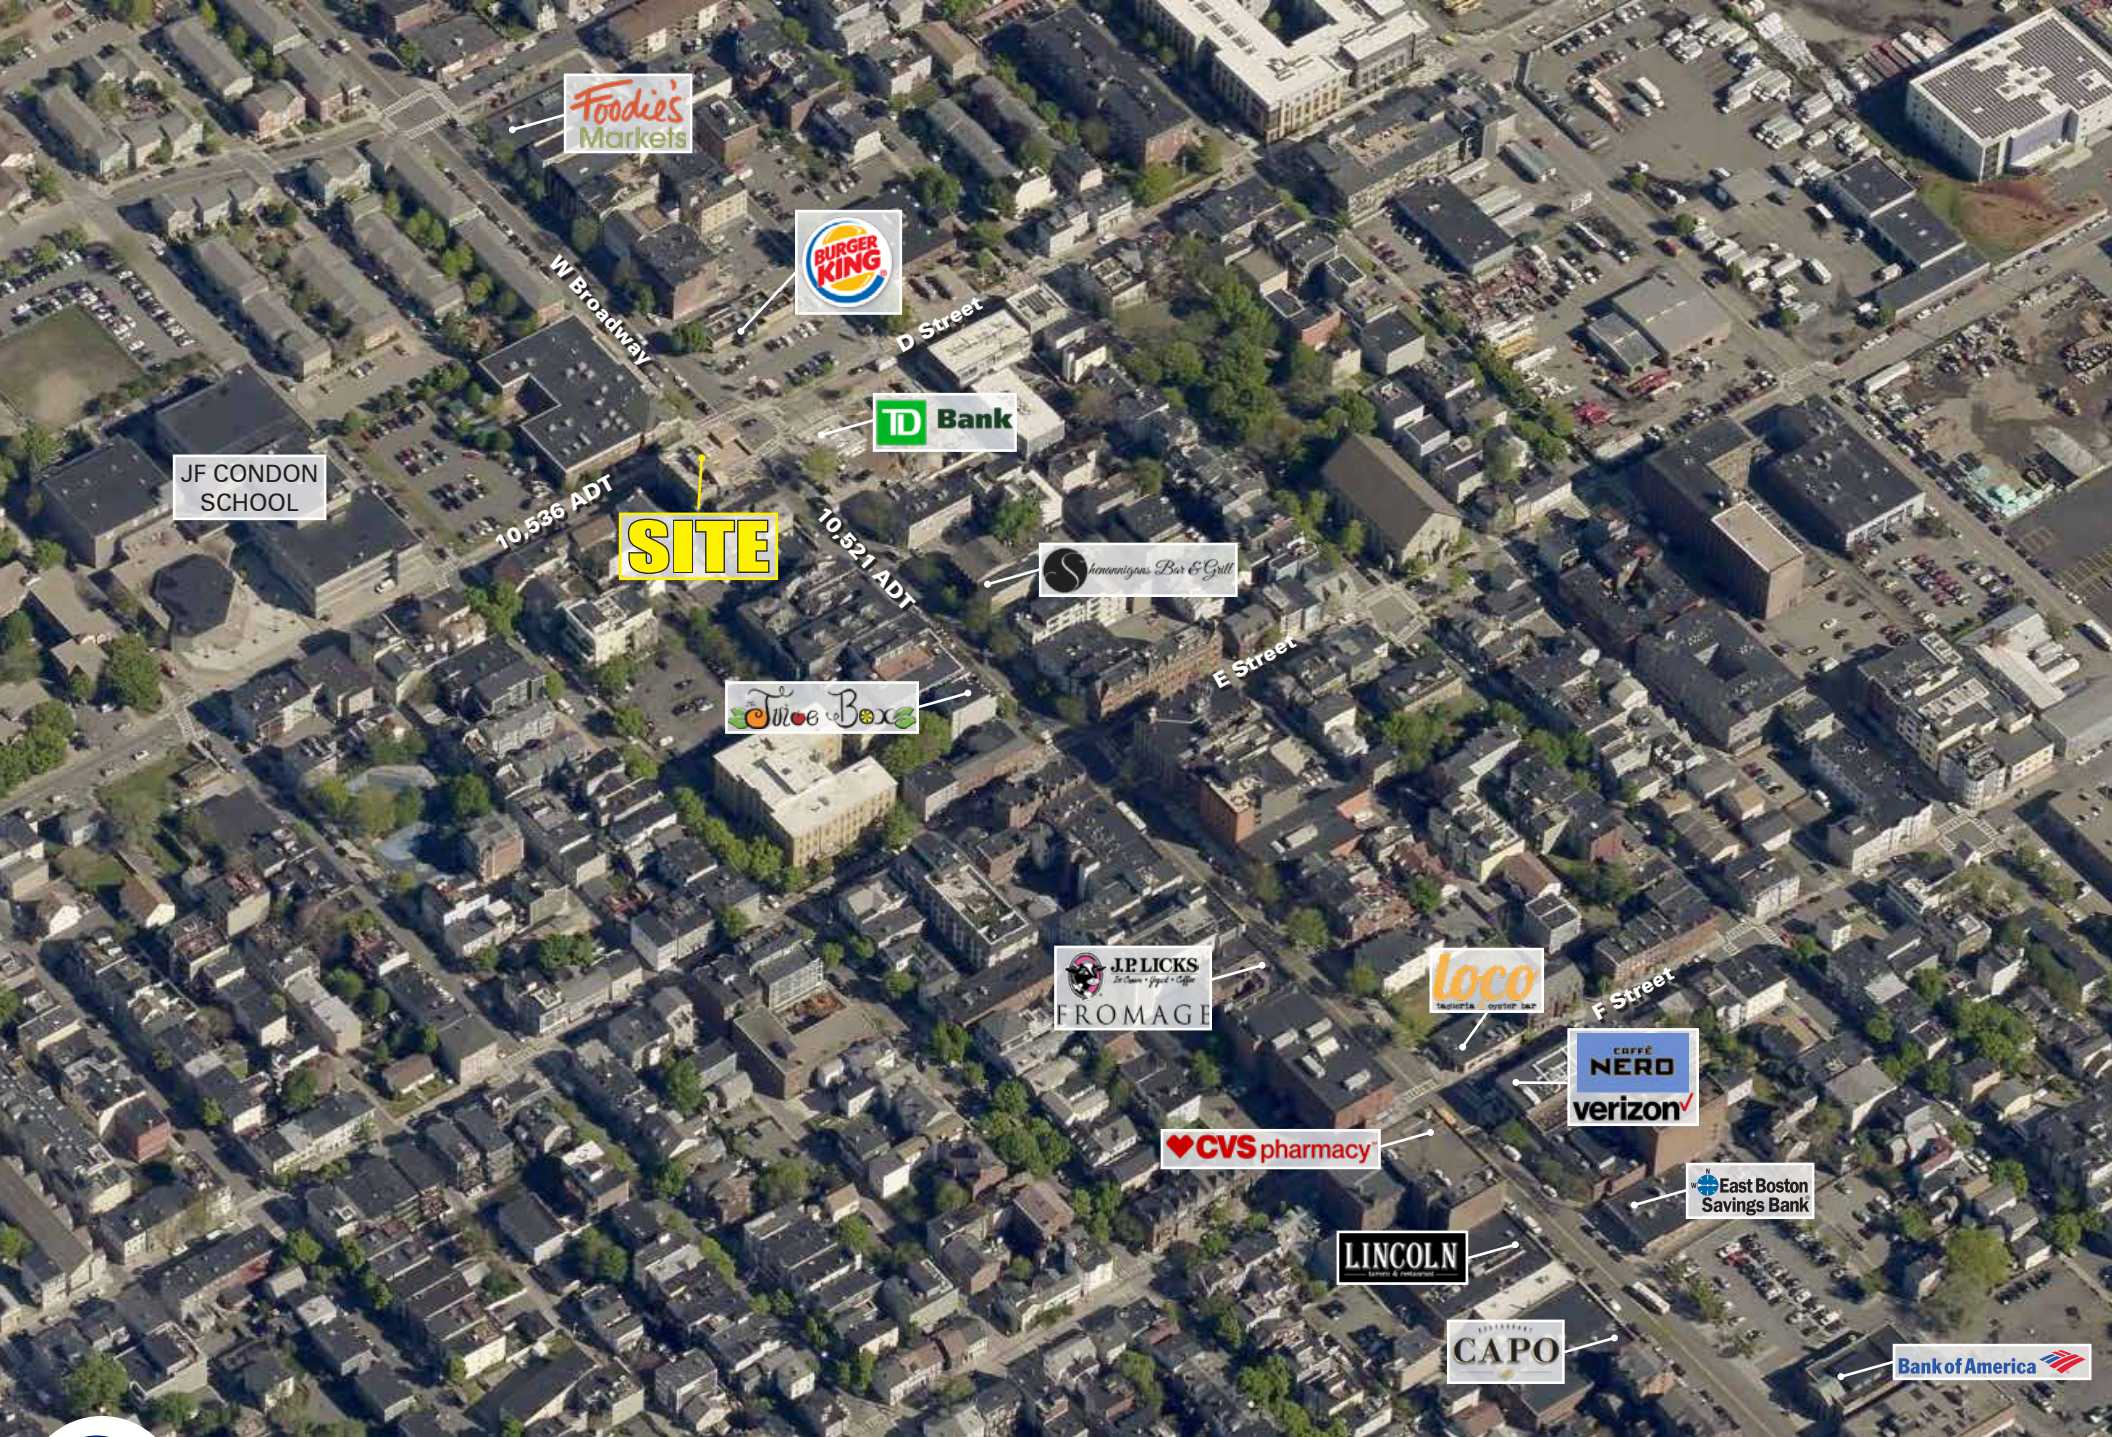

JF CONDON SCHOOL

SITE

Foodie's Markets

BURGER KING

TD Bank

Simonizans Bar & Grill

Two Boxes

J.P. LICKS
FROMAGE

loco

CAFFE NERO
verizon

CVS pharmacy

East Boston Savings Bank

LINCOLN
Tavern & Restaurant

CAPO

Bank of America

SOUTH BOSTON, MA
301 W Broadway

Ben Ravelson
617.239.3646
bravelson@atlanticretail.com

Robin Estus
617.239.3604
restus@atlanticretail.com