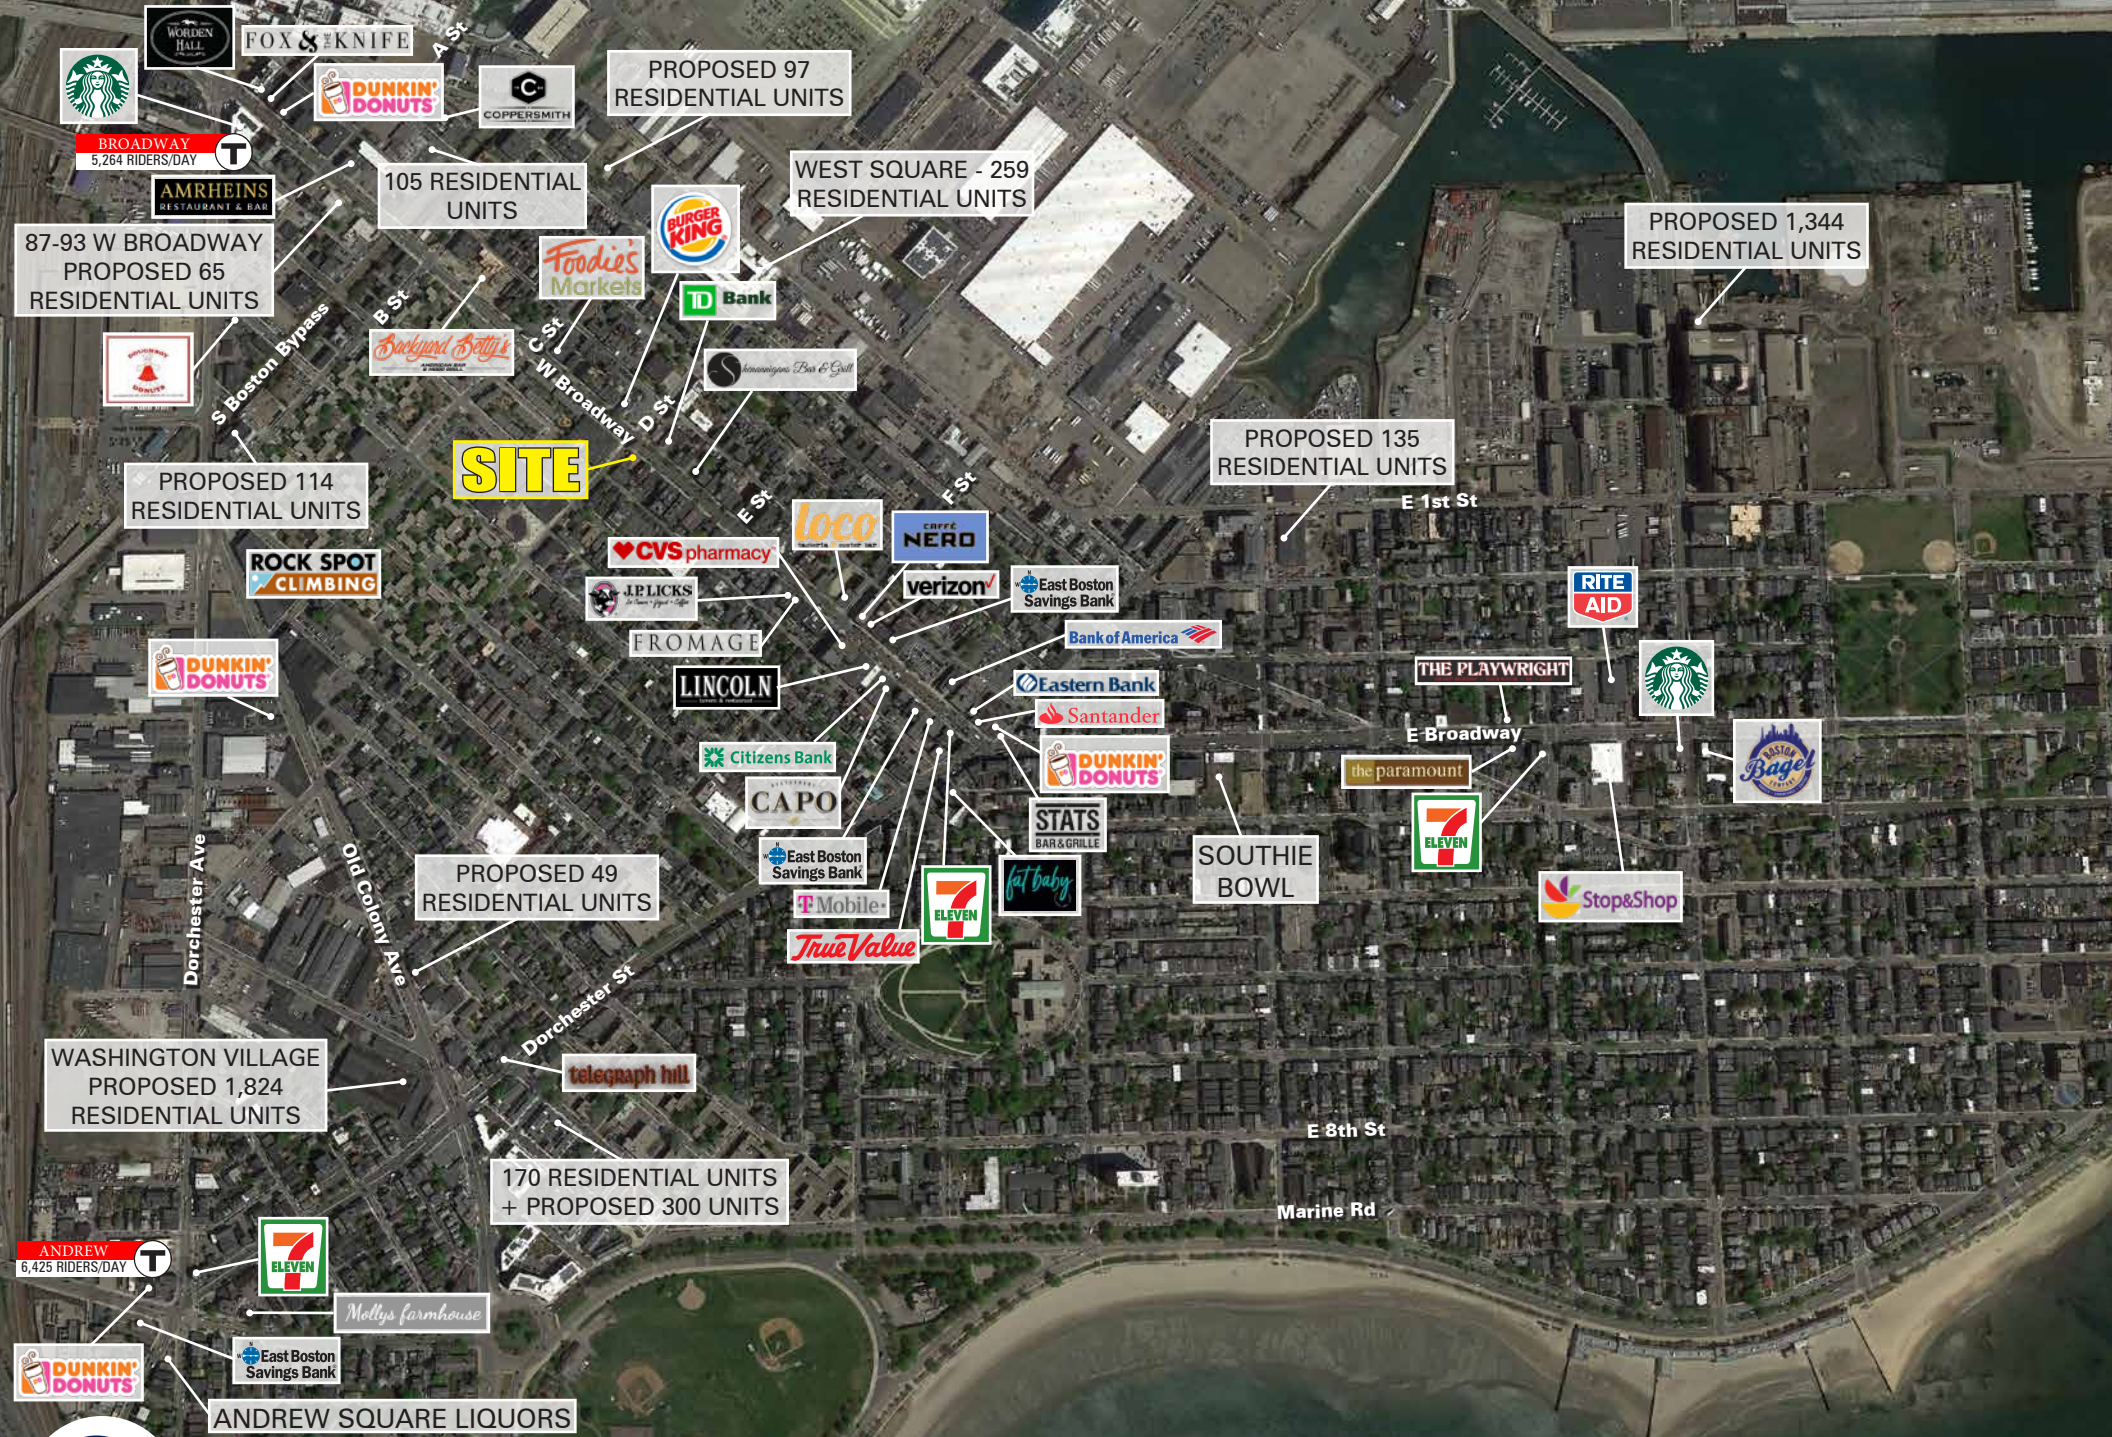

SOUTH BOSTON, MA

301 W Broadway

Retail/Restaurant
Space Available:
3,200 SF Subdividable
+ Lower Level

Ben Ravelson

617.239.3646

bravelson@atlanticretail.com

Robin Estus

617.239.3604

SOUTH BOSTON, MA
301 W Broadway

Ben Ravelson
 617.239.3646
 bravelson@atlanticretail.com

Robin Estus
 617.239.3604
 restus@atlanticretail.com

WEST BROADWAY

FIRST FLOOR

- Located at the corner of W Broadway & D Street, one of South Boston's highest-trafficked intersections.
- Median age 33.3 in 1-mile radius
- Unique "exposed brick" architectural features & ample natural light
- Over the past decade, South Boston has emerged as one of Boston's premier residential neighborhoods. With a total of 4,540 residential units either under construction or board-approved, this is also one of Boston's fastest-growing neighborhoods, both in terms of population and total number of housing units in development.
- 61' of frontage on W Broadway

2019 DEMOGRAPHICS	0.5 MILE	1 MILE	2 MILE	3 MILE
Population	15,282	47,863	193,656	380,437
Med HH Income	\$84,808	\$78,287	\$71,309	\$59,441
Daytime Pop	13,743	99,604	501,375	775,289

SOUTH BOSTON, MA
301 W Broadway

Simonizans Bar & Grill

Two Boxes

J.P. LICKS
FROMAGE

loco

CAFFE NERO
verizon

CVS pharmacy

East Boston Savings Bank

LINCOLN
Tavern & Restaurant