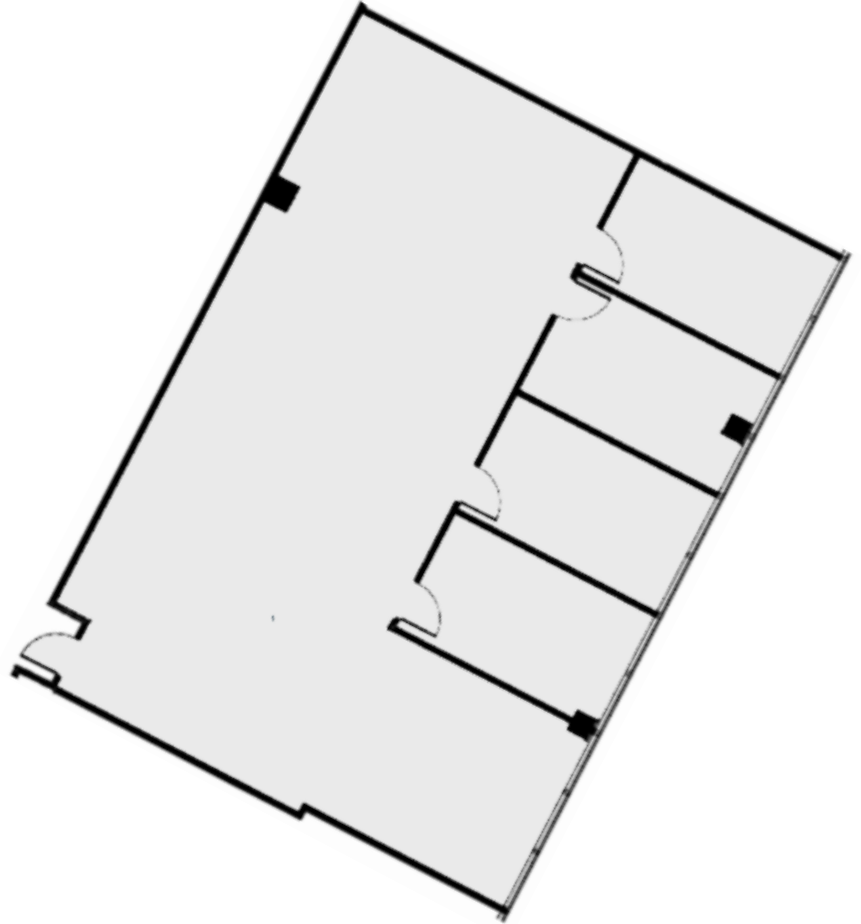

## SUITE DETAILS

Suite	W317
Sq. Ft.	2,659
Floor	3
View	Exterior
Entrances	1
Reception	0
Conference Room	0
Offices	4
Kitchen	0
Bullpen	1
Storage Closet	0
Electrical Room	0
Server Room	0
Supplemental HVAC	N