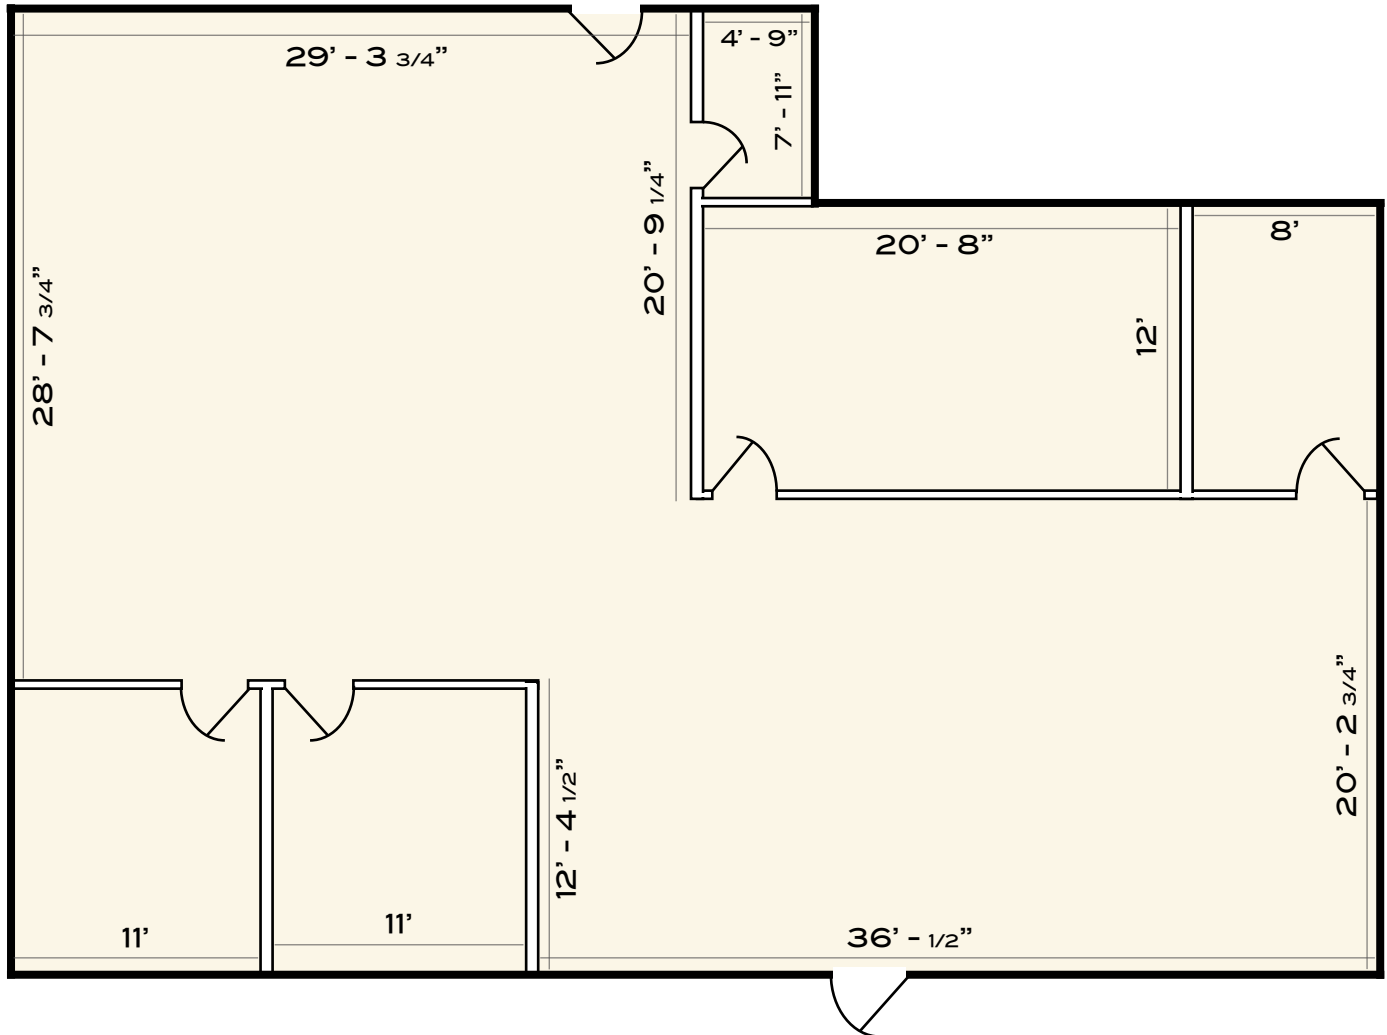

SUITE D170

2,526 RSF

Common Area Break Room & Restrooms →

\*Measurements are approximate and not to scale. All work should be field measured for accuracy.

525 Round Rock West Drive  
Buildings A, B, & C  
Round Rock, TX 78681