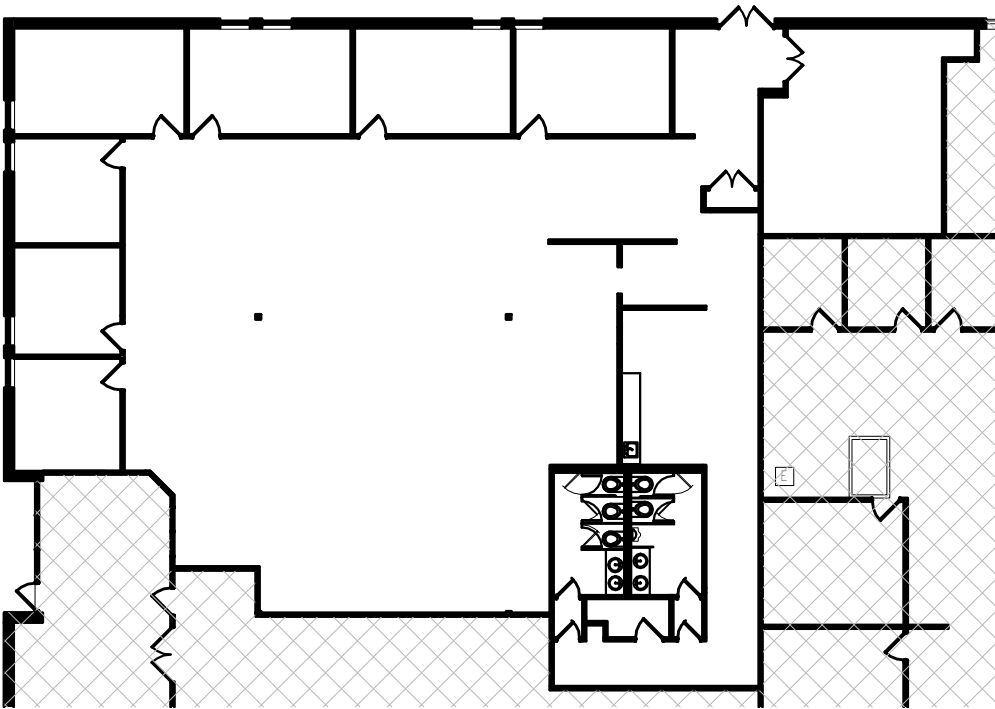

Key Plan
N

MANAGED BY

LEASED BY

Lease Board
Building 22 - Suite 110

6410-20 Castleway W. Drive, Indianapolis, IN 46250

02/13/2018
27122-01
NOT TO SCALE
6,068 RSF

COPYRIGHT 2016