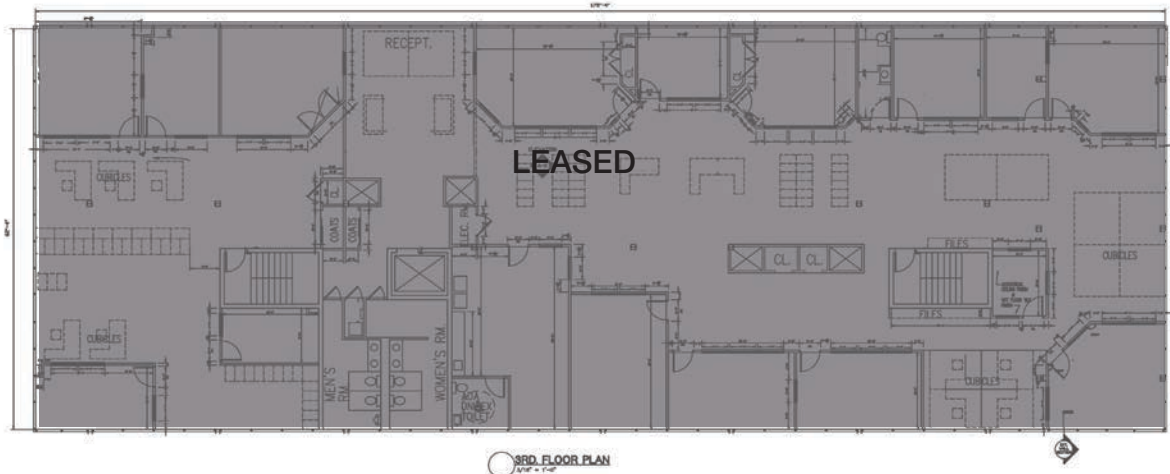

2

11,088± RSF
Total

3

11,088± RSF
Total