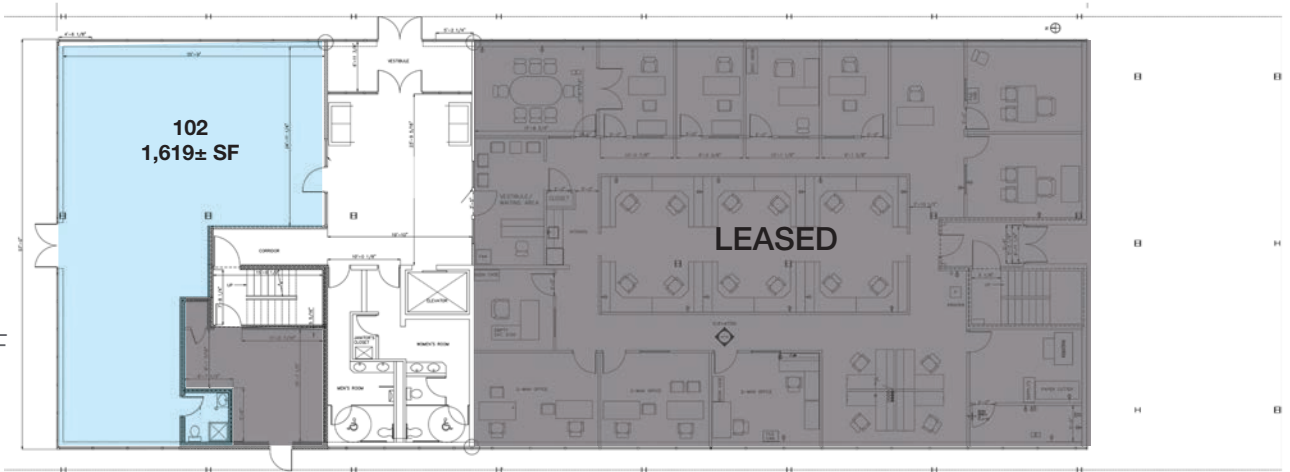

1

8,065± RSF
Total