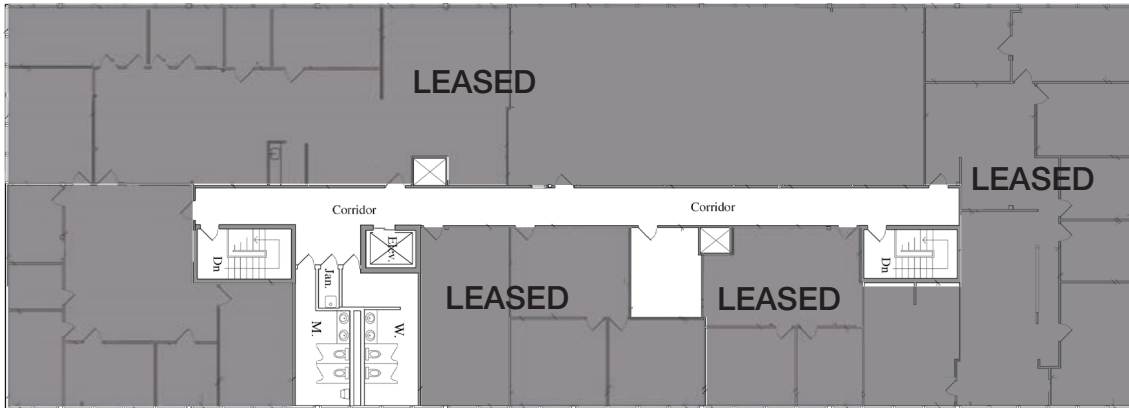

1

8,065± RSF
Total