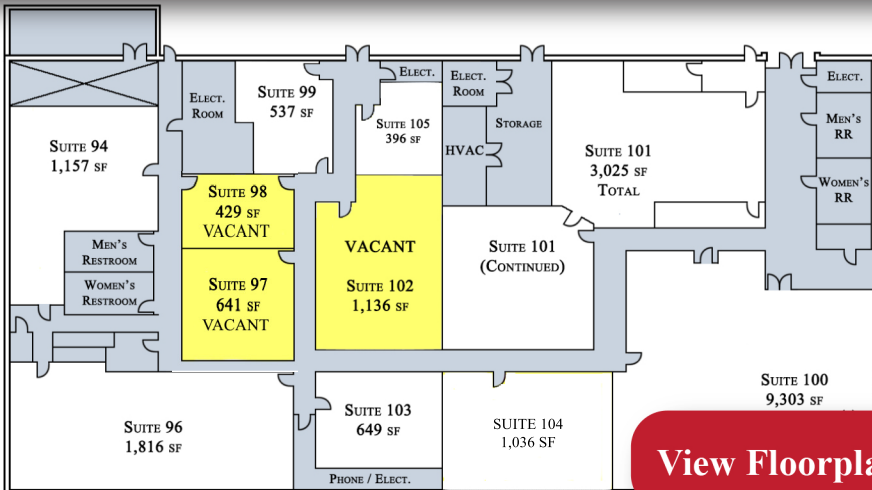

AVAILABLE SUITES

[View Floorplan](#)

1065 Executive Parkway
Creve Coeur, MO 63141

www.scottproperties.com

Contact Sharon Botkin
314-542-0777
sbotkin@scottproperties.com

Information herein is not warranted and subject to change without notice. We assume no liability for errors on items included in quoted price. Owner and Leasing Representative make no representation as to the environmental condition of property and recommend Tenant's independent investigation.