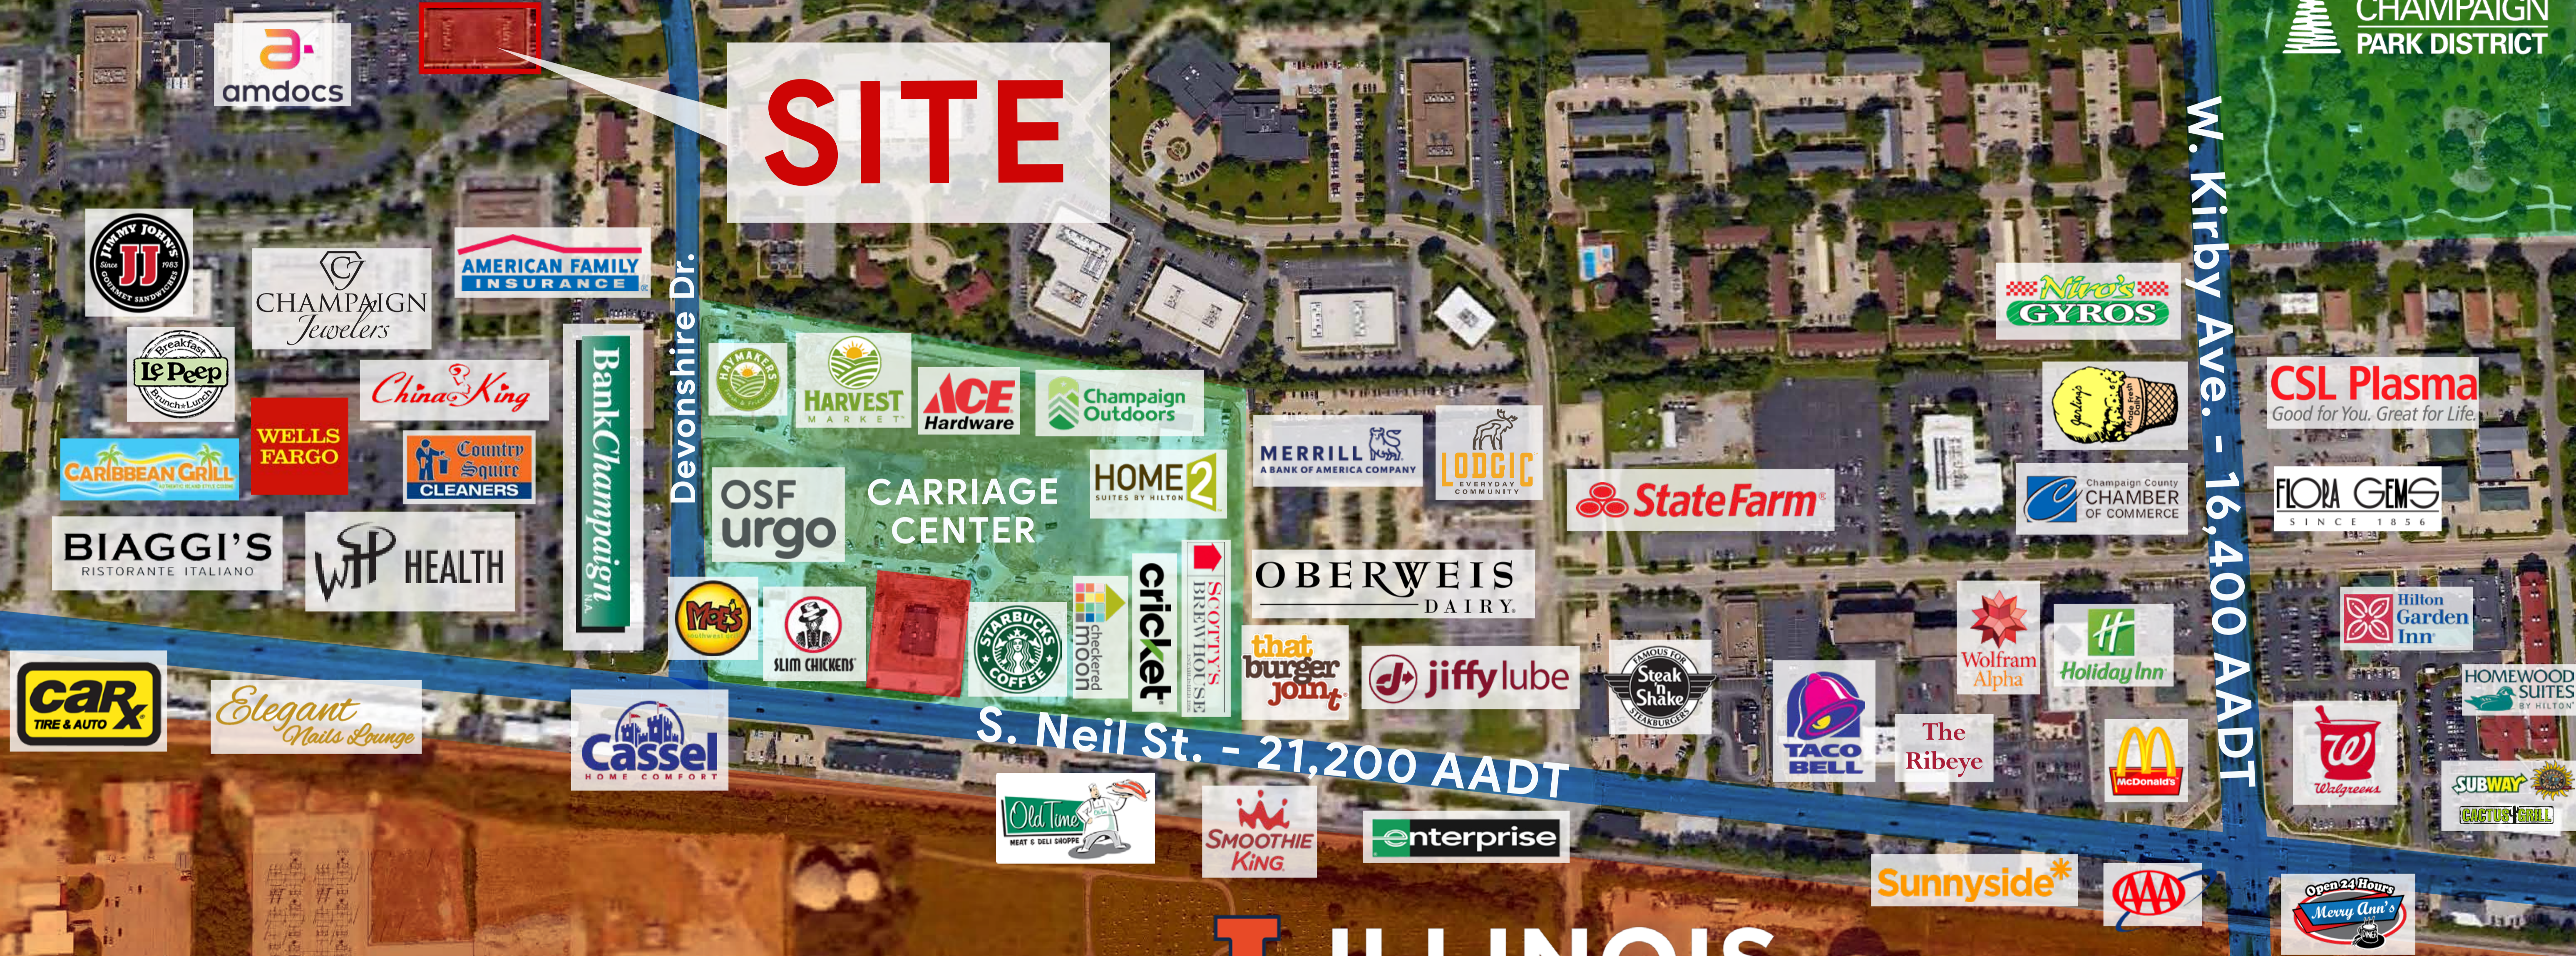

**HESEL PARK
CHAMPAIGN
PARK DISTRICT**

W. Kirby Ave. - 16,400 AADT

SITE

Devonshire Dr.

S. Neil St. - 21,200 AADT

ILLINOIS

51,196 STUDENTS	651 BUILDINGS
10,977 FACULTY & STAFF	6,370 ACRES