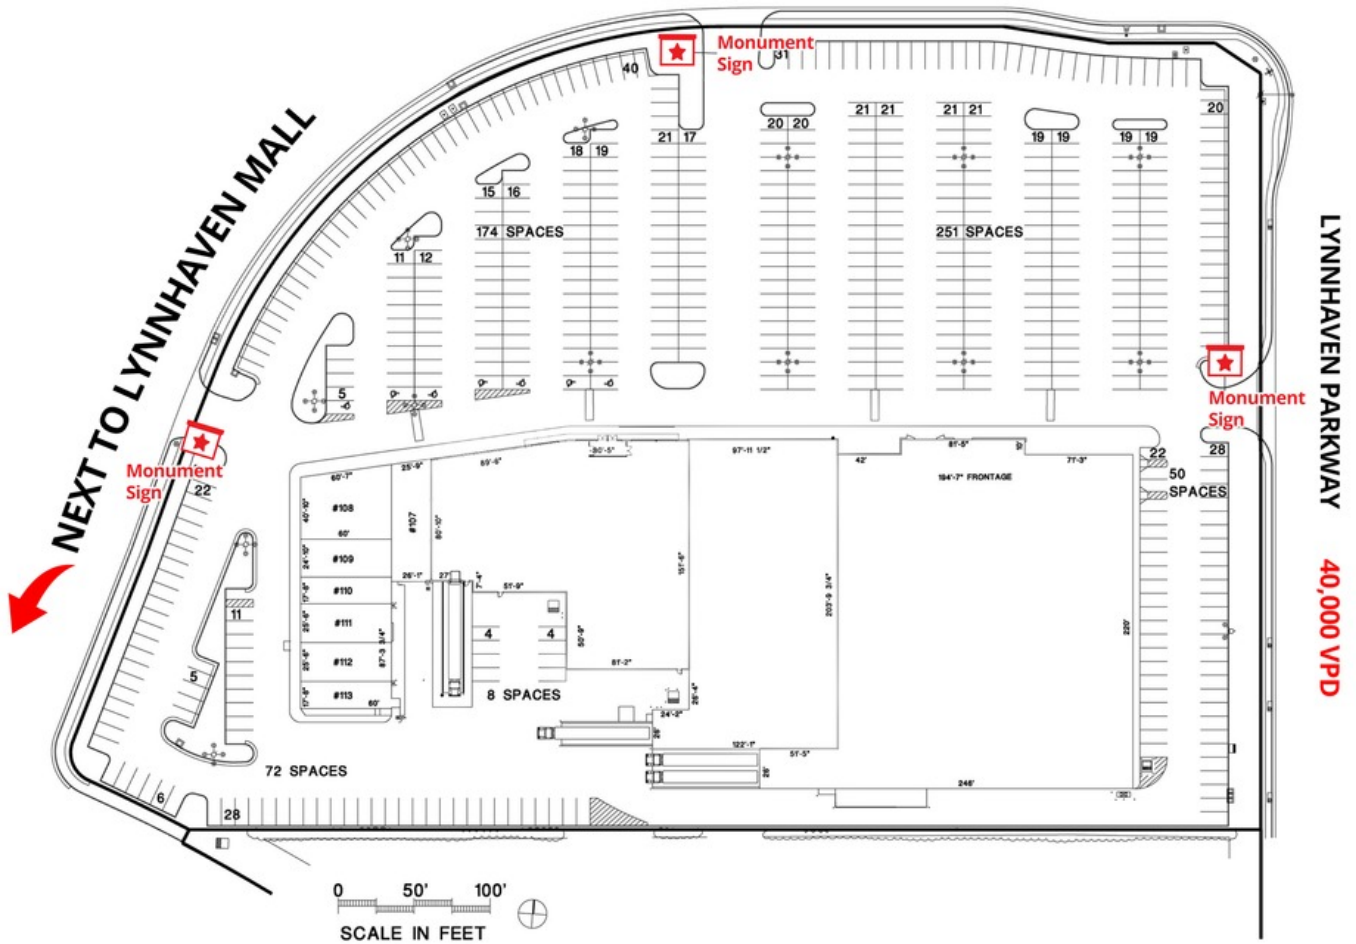

LYNNHAVEN EAST SHOPPING CENTER

2701 NORTH MALL DRIVE, VIRGINIA BEACH, VA 23452

SITE PLAN

LYNNHAVEN PARKWAY
40,000 VPD