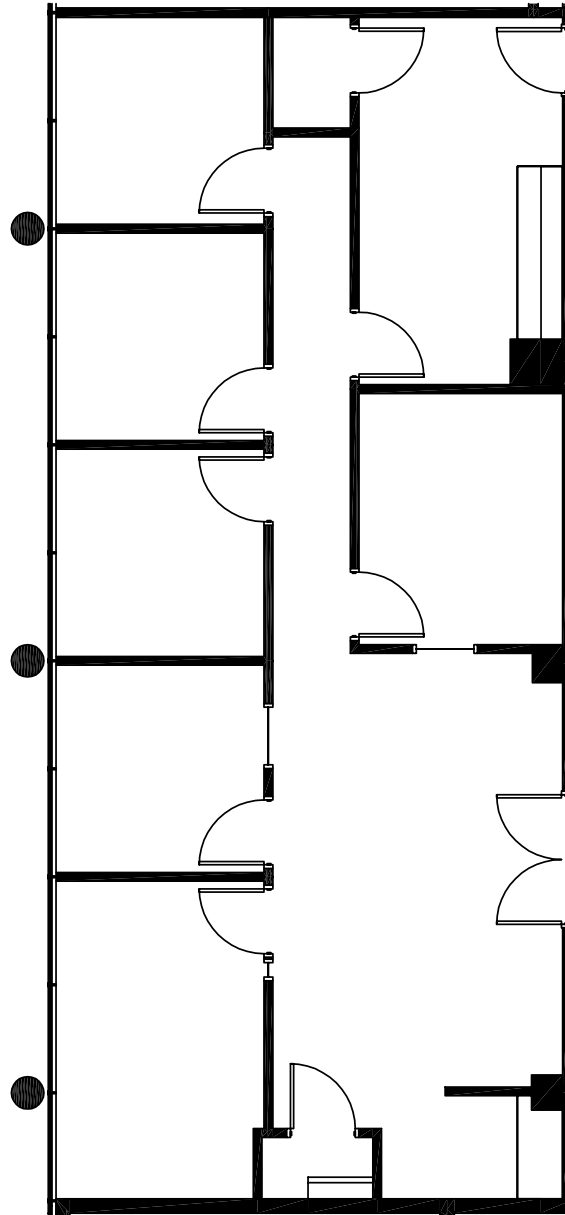

# 2860

— R I V E R R O A D —  
DES PLAINES, IL

**SUITE 145**  
1,536 rsf

**YASMIN AURORA**  
847.330.1300  
yaurora@marcrealty.com

Exceptional Value  
Remarkable Locations