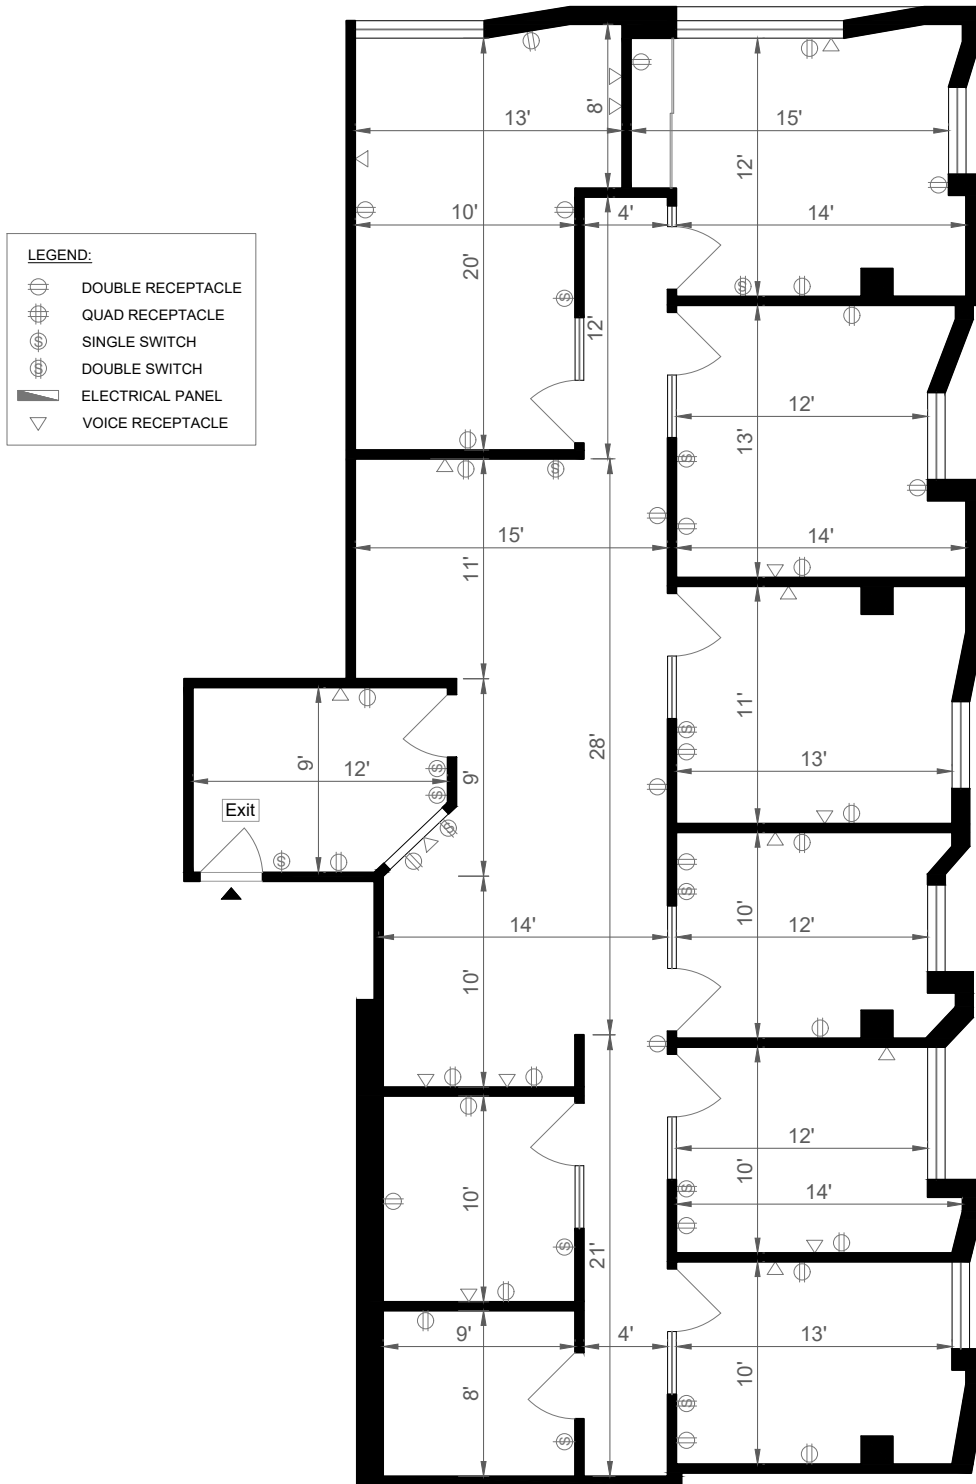

ICON OFFICE BUILDING

1895 TYLER STREET - SUITE 404 | HOLLYWOOD, FL 33020

LEGEND:

	DOUBLE RECEPTACLE
	QUAD RECEPTACLE
	SINGLE SWITCH
	DOUBLE SWITCH
	ELECTRICAL PANEL
	VOICE RECEPTACLE

2,745 Rentable SF