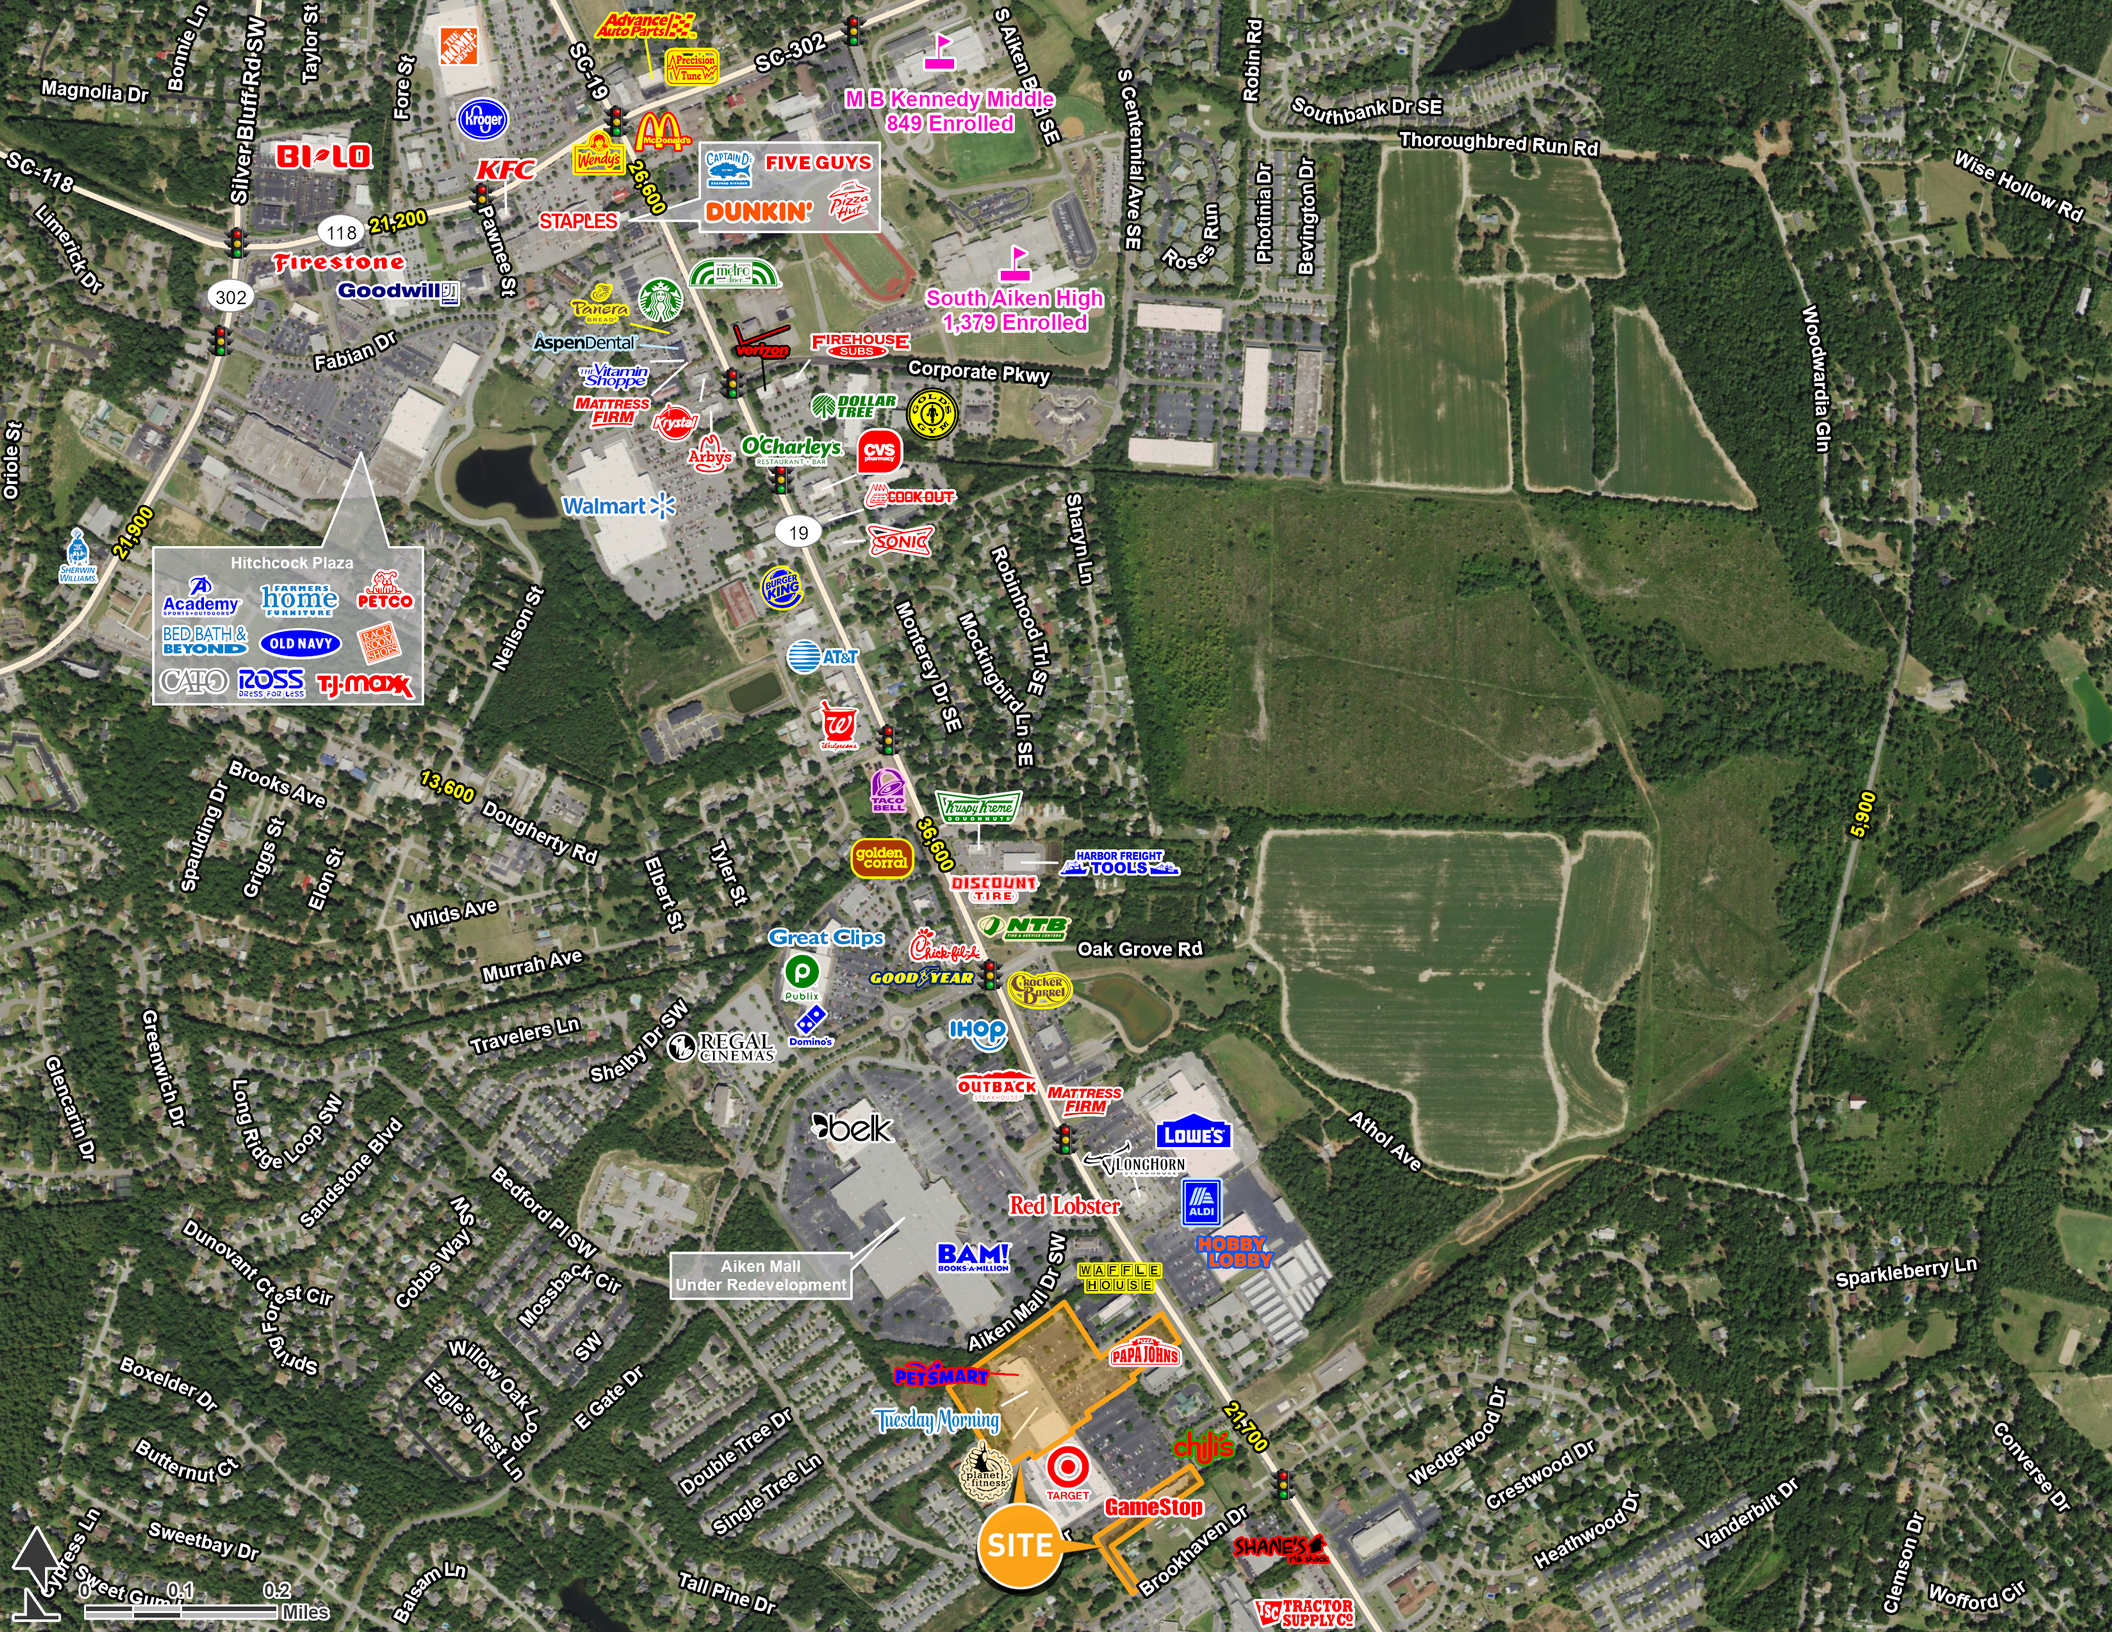

OVERVIEW

101,558 SF Power Center that is shadow anchor to Aiken's only Target

	3 MILES	5 MILES	10 MILES
2019 Population Density	29,054	47,194	97,865
2019 Daytime Population	11,276	38,544	51,350
2019 Average HH Income	\$84,034	\$77,992	\$68,551

AREA FACTS

- Aiken is located near the mid-point of South Carolina's long border with Georgia, about 15 miles east of Augusta. US 1 and US 78 pass through the heart of the city, and Interstate 20 skirts its northern border.
- Aiken is home to the largest urban forest in the United States – Hitchcock Woods – which offers over 70 miles of trails.
- Aiken forms the center of South Carolina's "Thoroughbred Country" and is home to first-class polo and racing.

2527

- 2547
- 2549
- 2551
- 2553
- 2557
- 2563
- 2567
- 2569
- 2571

SUITE	TENANT NAME	SIZE
105	Papa John's Pizza	1,300
109	Salsa Mex-Mex-Grill	3,300
2527	PetSmart	21,957
2529	Tuesday Morning	9,624
2531	Planet Fitness	17,877
2535	Aiken Furniture Co.	25,230
2547	Brown's Barbershop	1,200
2549	Lendmark Financial	1,200
2551	GameStop	1,800
2553	Foxy Nails	1,200
2557	Aiken 2 Escape	3,600
2563	AVAILABLE	3,000
2567	AVAILABLE	1,000
2567	Fast Signs	1,500
2571	Subway	2,000
2575	Dover Saddlery	5,700
TOTAL GLA		101, 558

TO AIKEN MALL

BROOKHAVEN DRIVE

TAMIL DRIVE

Security Federal Bank

AMERICAS BEST VALUE INN & SUITES

109

105

2575