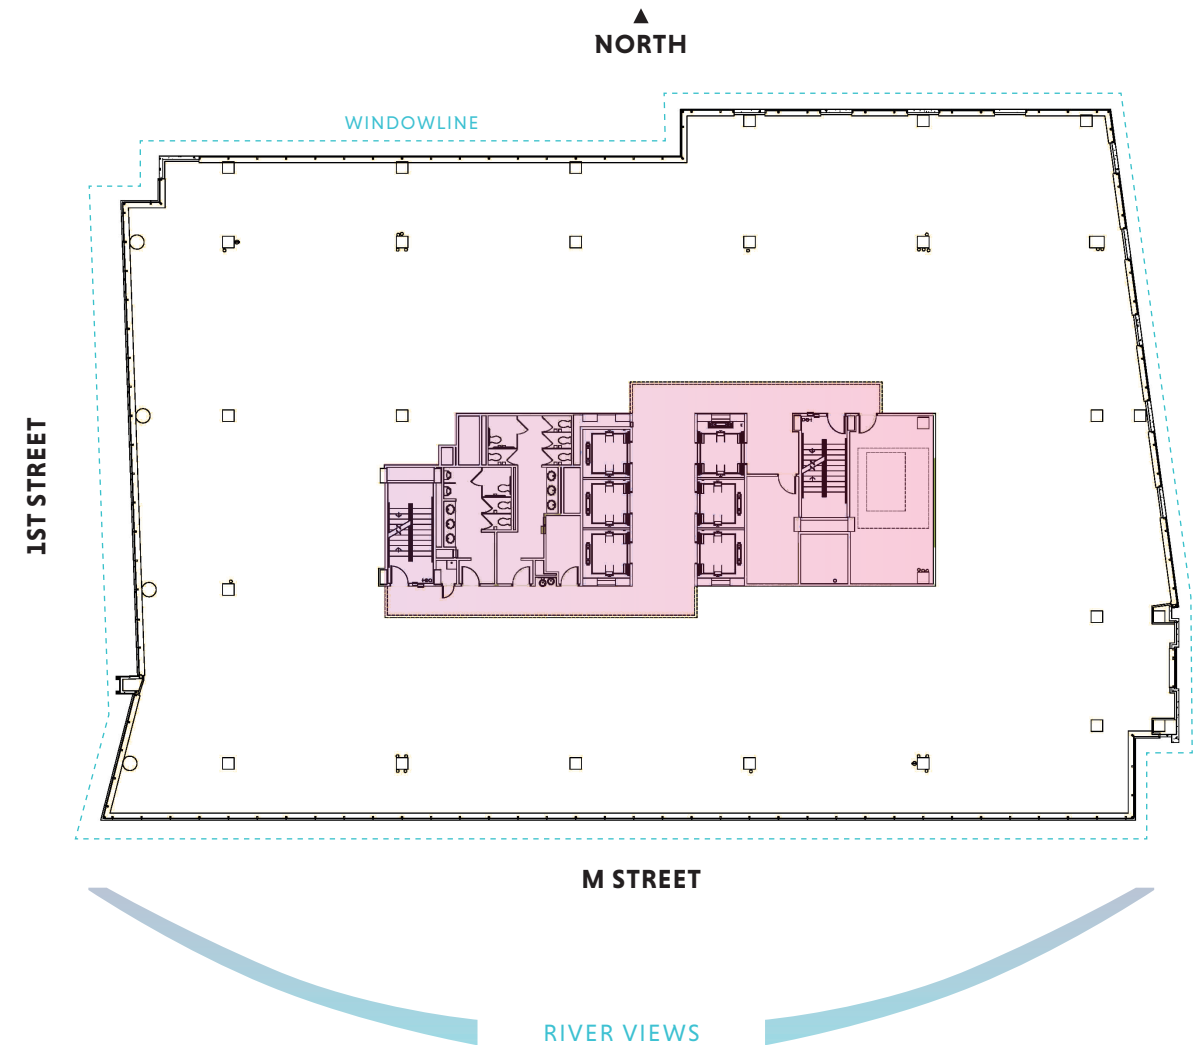

AVAILABILITIES

60,000 SF
available now

FULL 12TH FLOOR
20,005 SF

FULL 11TH FLOOR
20,005 SF

FULL 10TH FLOOR
21,370 SF

- 4 sides of glass
- 9 foot finished ceilings
- direct elevator access

TOP FLOOR

20,005 SF Available Now

11TH FLOOR

21,370 SF Available Now

10TH FLOOR

21,370 SF Available Now

GEORGE VOGELEI

+1 202 775 7042

george.vogelei@transwestern.com

SCOTT FETTEROLF