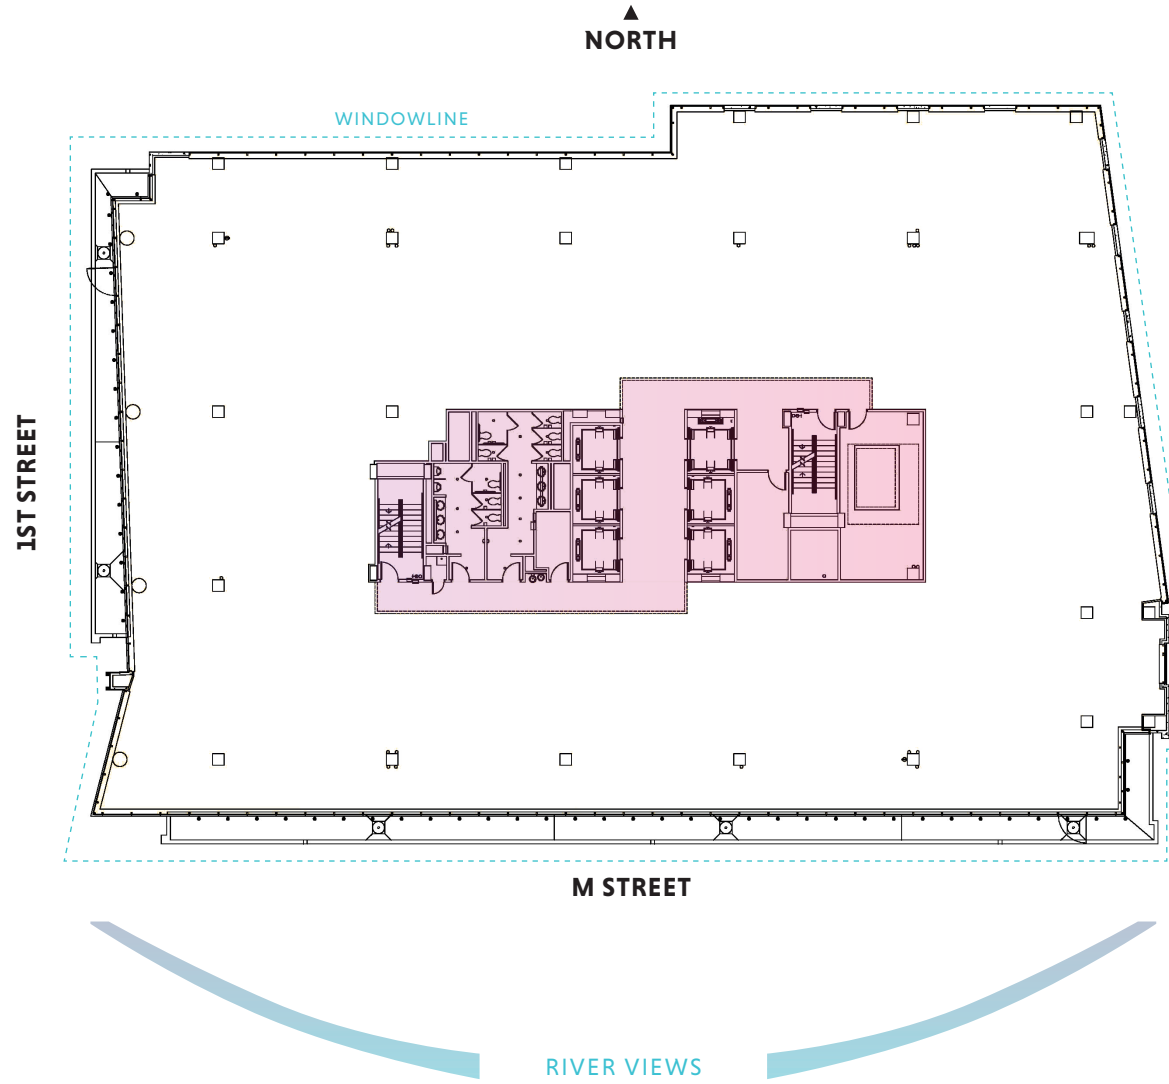

AVAILABILITIES

60,000 SF
available now

FULL 12TH FLOOR
20,005 SF

FULL 11TH FLOOR
20,005 SF

FULL 10TH FLOOR
21,370 SF

- 4 sides of glass
- 9 foot finished ceilings
- direct elevator access

TOP FLOOR

20,005 SF Available Now

11TH FLOOR

21,370 SF Available Now

10TH FLOOR

21,370 SF Available Now

GEORGE VOGELEI

+1 202 775 7042

george.vogelei@transwestern.com

SCOTT FETTEROLF