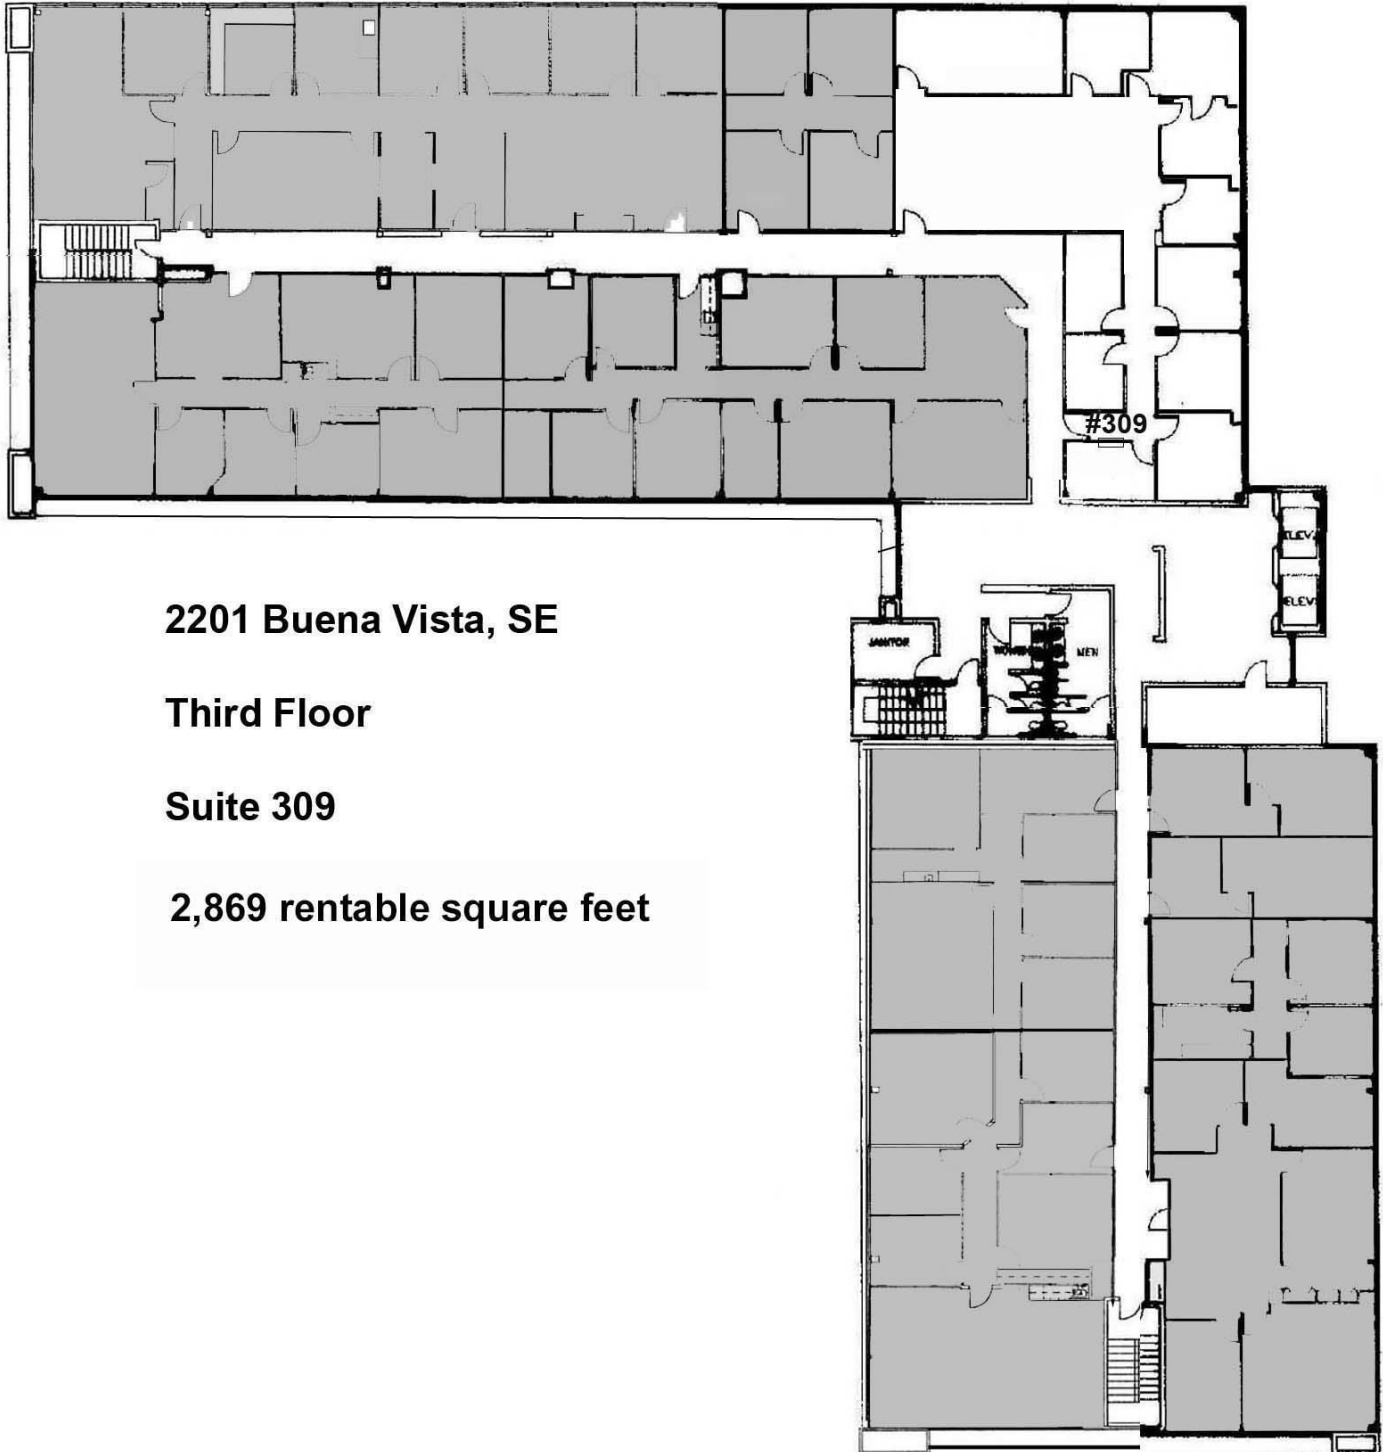

Offices for Lease
2201 Buena Vista, SE
by the Airport and Kirtland AFB

Airport Area
2,869 rentable SF
Third Floor

2201 Buena Vista, SE

Third Floor

Suite 309

2,869 rentable square feet

Building lobby entry

Building elevators

#309 large open area

#309 large open area

#309 entry with counter

#309 conference & break

#309 interior hall

#309 interior office type