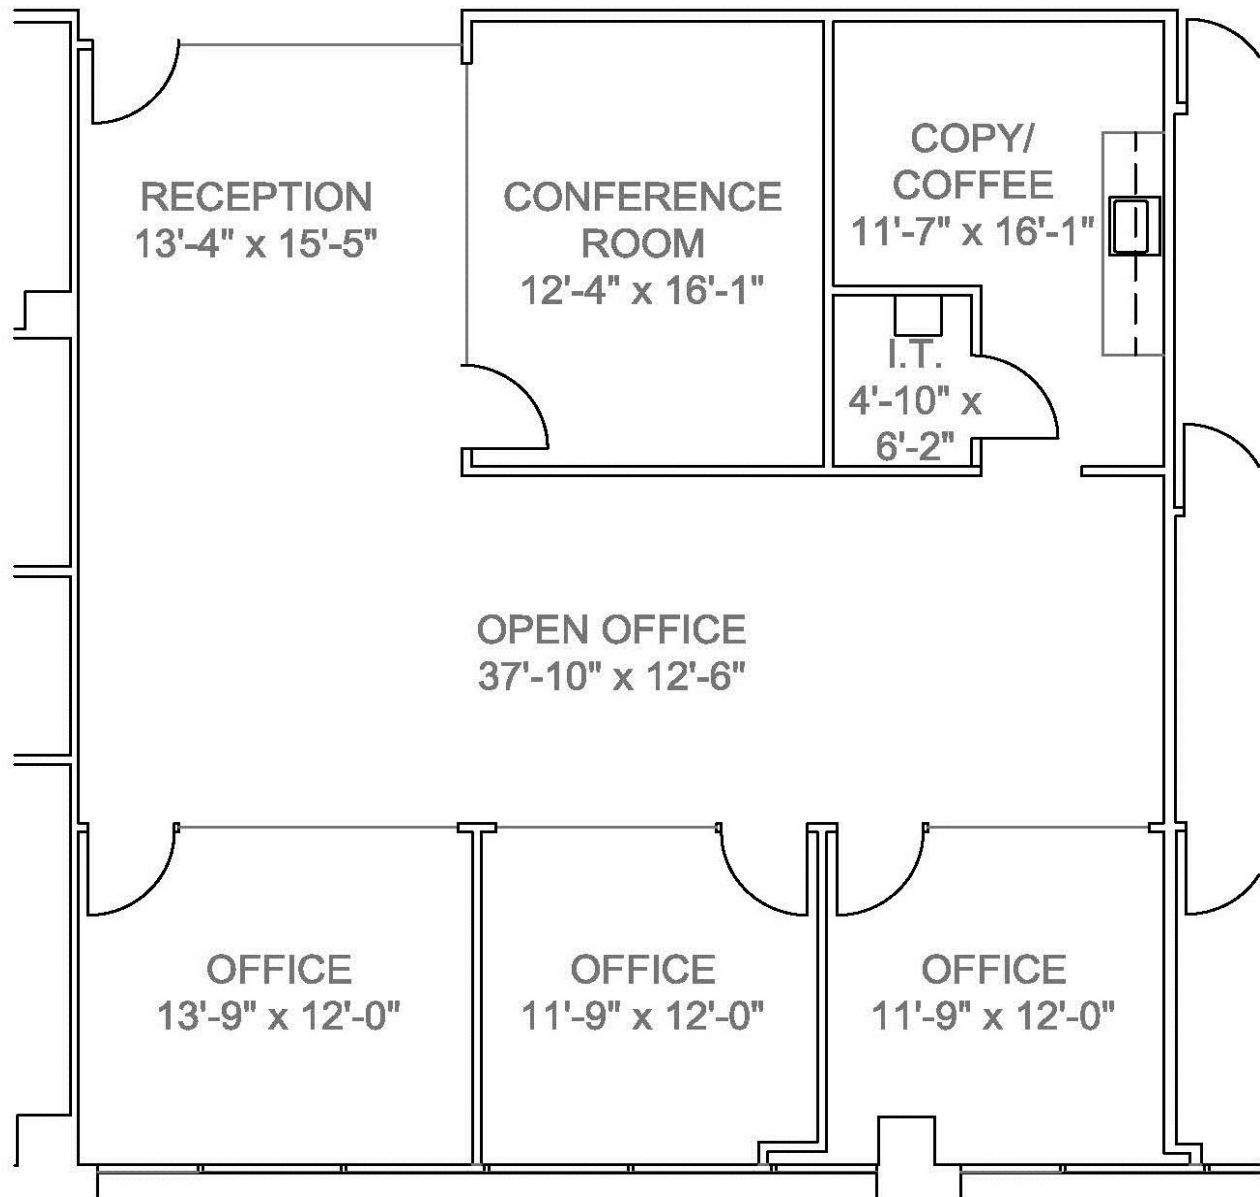

FOR LEASE

ARROWHEAD FOUNTAINS

16150 N. Arrowhead Fountains Center Drive
Peoria, Arizona 85382

SUITE 245: ±1,763 SF

Greg McMillan
Director
+1 602 229 5922
greg.mcmillan@cushwake.com

Patrick Schrimsher
Associate
+1 602 468 8529
patrick.schrimsher@cushwake.com

2555 E Camelback Road
Suite 400
Phoenix, AZ 85016
p +1 602 954 9000
f +1 602 253 0528
www.cushwake.com