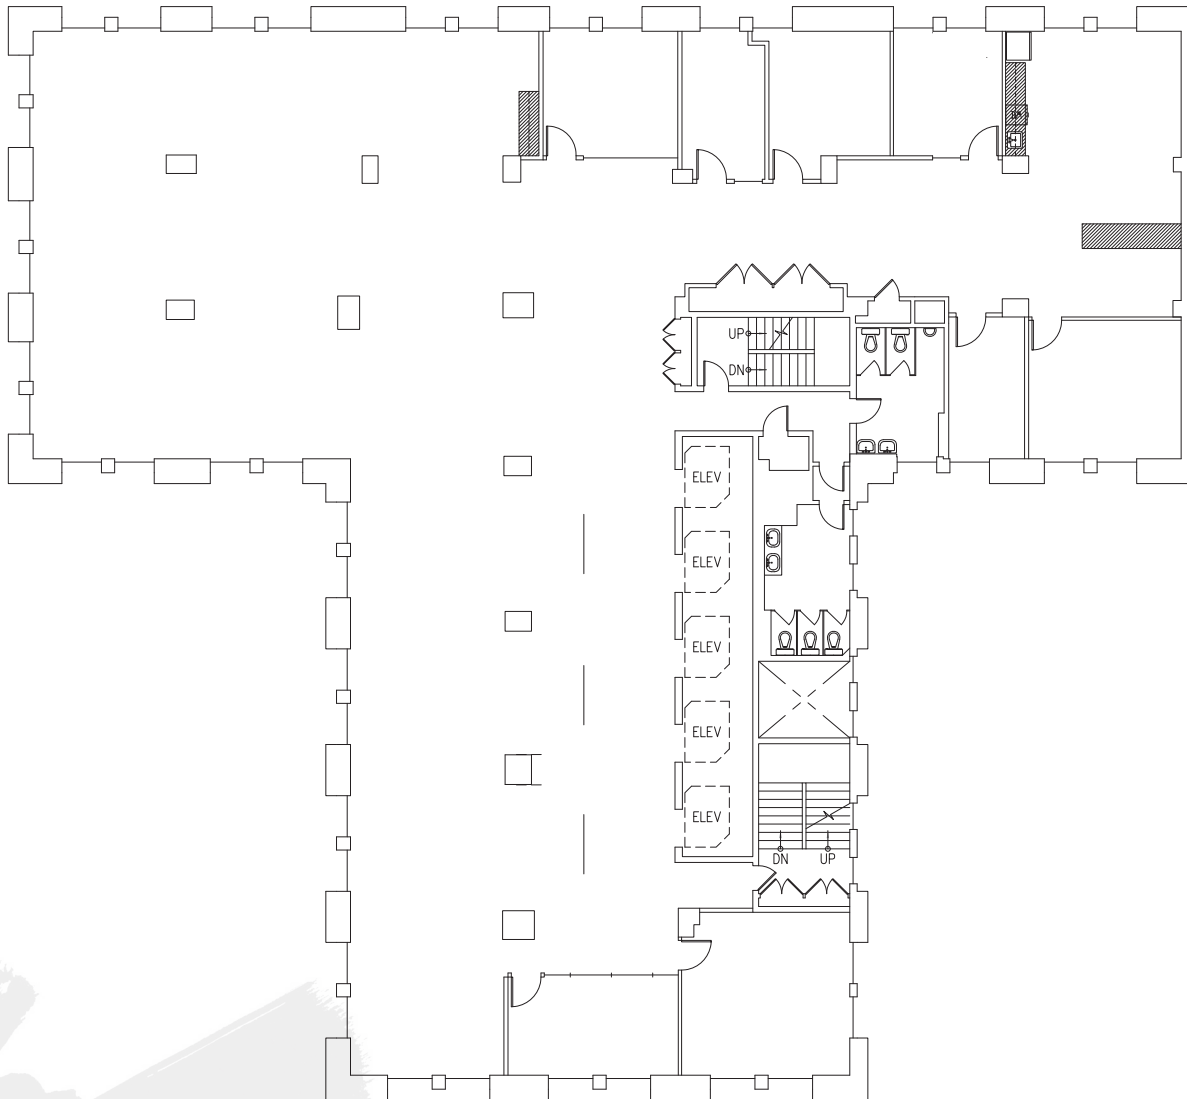

# Seattle Tower

## FLOOR 8

8,562 RSF