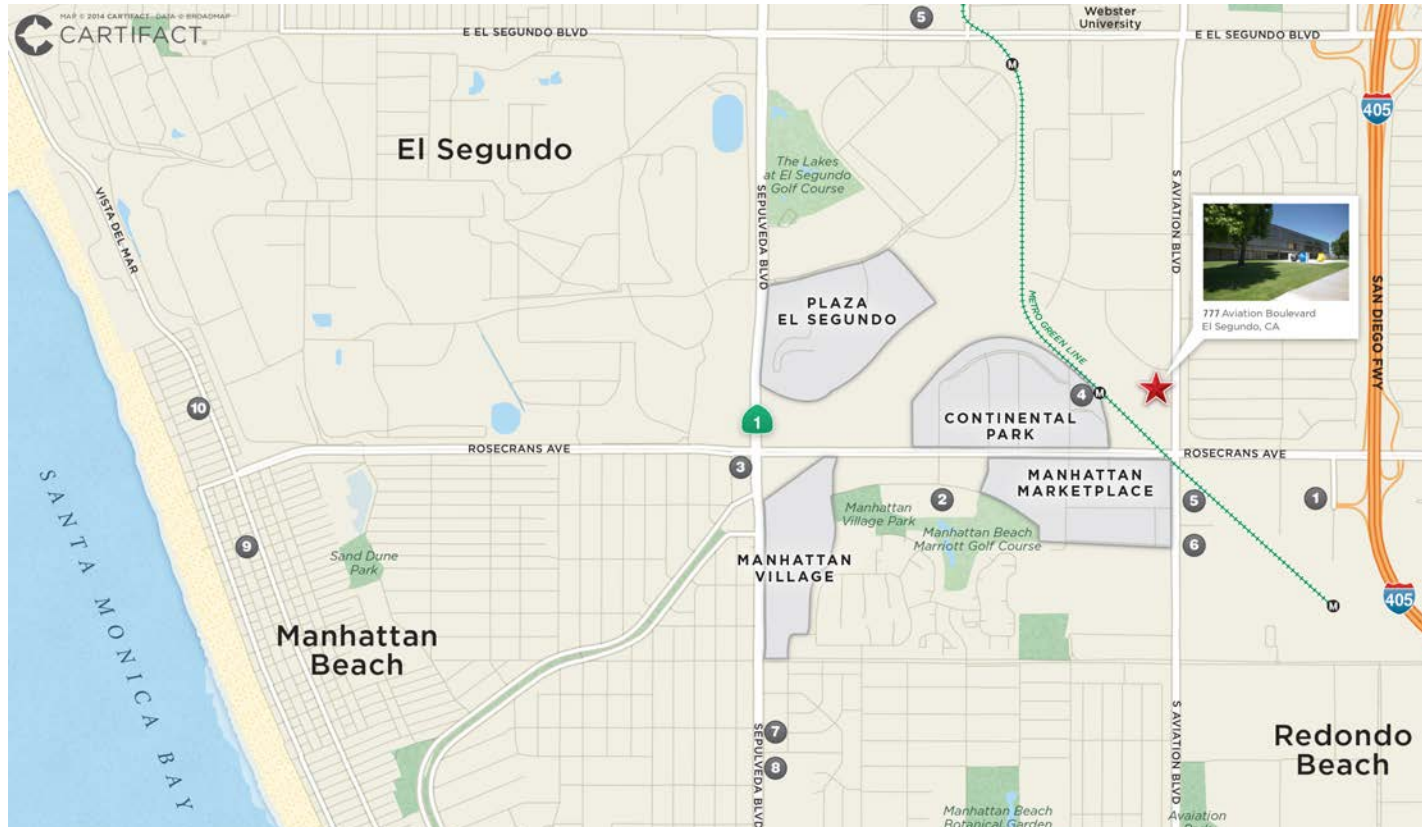

| Amenities |

- Dining
- Retail
- Fitness
- Hotel

EL SEGUNDO & MANHATTAN BEACH AMENITIES

PLAZA EL SEGUNDO

1. **RESTAURANTS**
   Pinkberry
   California Pizza Kitchen
   Starbucks
   Marmalade Cafe
   California Fish Grill
   La Sirena Grill & Cantina
   Salt Creek Grill
   Sammy's Woodfried Pizza
   The Counter

1. **RETAIL**
   Best Buy
   World Market
   Dick's Sporting Goods
   PetSmart
   Yogaworks
   Anthropologie
   J. Crew
   Whole Foods Market
   The Container Store

MANHATTAN MARKETPLACE

1. **RESTAURANTS**
   Johnny Rockets
   Subway
   Pachanga
   Houston's
   Peet's Coffee & Tea
   Yogurtland
   Cafe Rio Mexican Grill
   Il Fornaio
   Lido Di Manhattan
2. **RETAIL**
   Pier 1 Imports
   Barnes & Noble
   Trader Joe's
   Old Navy
   REI
   Bristol Farms
   BevMo!
   Fresh & Easy Market
   CVS Pharmacy

CONTINENTAL PARK

1. **RESTAURANTS**
   PF Chang's Bistro
   Fleming's Steakhouse
   Macaroni Grill
   Boston Market
   Quizno's Subs
   McCormick & Schmicks
   Noah's Bagels
   Houstons Steakhouse

1. **RETAIL**
   Office Depot
   GolfSmith
   CVS Pharmacy

MANHATTAN VILLAGE

1. **RESTAURANTS**
   California Pizza Kitchen
   Islands Burgers
   Coffee Bean & Tea Leaf
   Olive Garden
   Chili's
   Corner Bakery

1. **RETAIL**
   Macy's
   CVS Pharmacy
   Ralph's
   Fry's Electronics
   Apple
   Sephora

LODGING

1. 1 Ayres Hotel
2. 2 Marriott Hotel & Golf Course
3. 3 The Belamar Hotel
4. 4 Hyatt Summerfield Suites
5. 5 Residence Inn LAX
6. 6 Springhill Suites LAX
7. 7 Hawthorne Suites
8. 8 Residence Inn
9. 9 Seaview Inn at the Beach
10. 10 California Beach Hotel