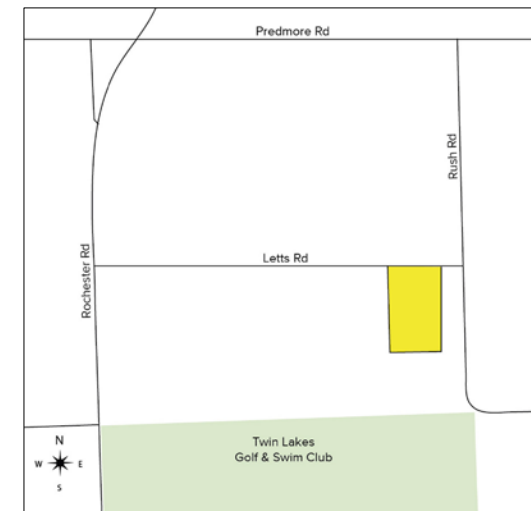

LETTS ROAD OAKLAND TWP., MICHIGAN

VACANT LAND FOR SALE
25 ACRES AVAILABLE

PROPERTY FEATURES

- 25 acres available
- Zoned Residential, SV
- Gas service available and site perks for water
- Asking price: \$625,000 (\$25,000.00/acre)
- \$0.57/sq. ft..