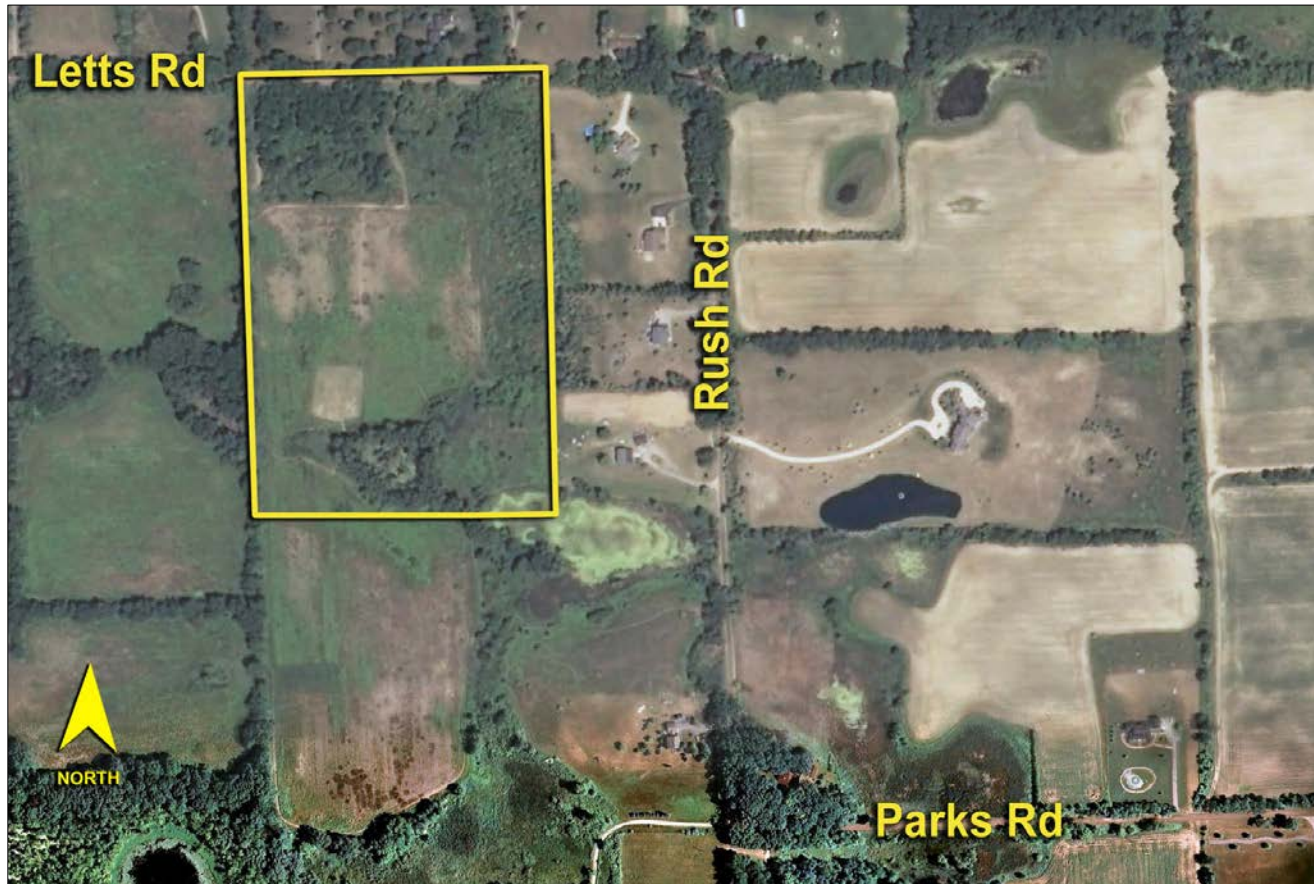

LETTS ROAD OAKLAND TWP., MICHIGAN

VACANT LAND FOR SALE
25 ACRES AVAILABLE

PROPERTY FEATURES

- 25 acres available
- Zoned Residential, SV
- Gas service available and site perks for water
- Asking price: \$625,000 (\$25,000.00/acre)
- \$0.57/sq. ft..