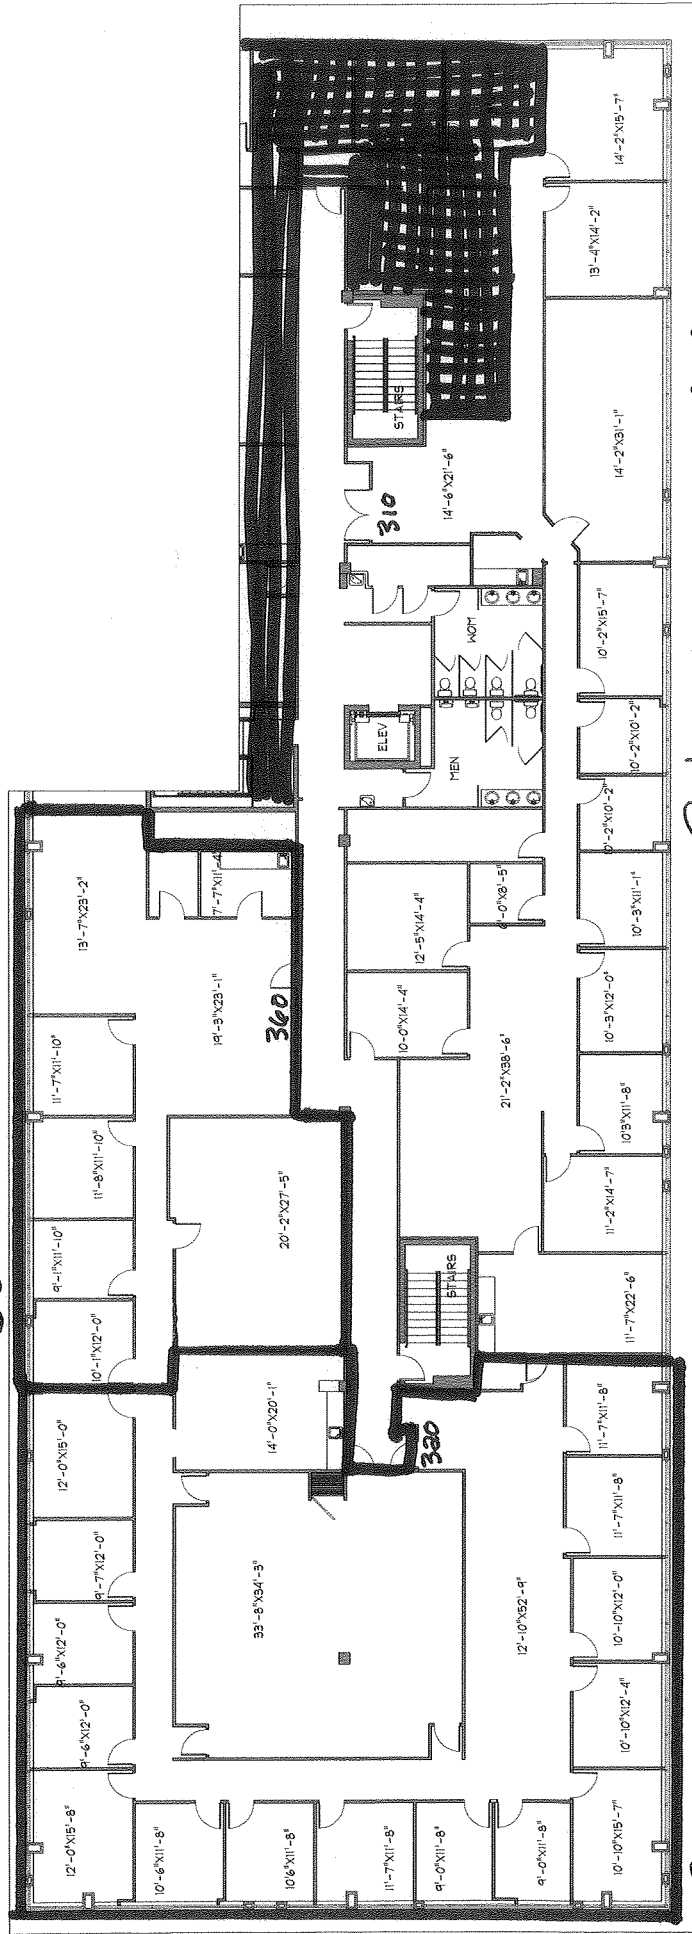

Suite 360 - 2,589 RSF

Suite 310 - 4,903 RSF

Suite 300 - 5,444 RSF

Leasing
 Phone: 303-233-4000
 Fax: 303-233-3100
 Email: leasing@propprealty.com

Propp Realty
 12600 W. Colfax Avenue
 Suite B-130
 Lakewood, CO 80215

SUITE 301
 12136 W. BAYLAUD AVENUE
 LAKEWOOD, CO 80235
 13,904 SF