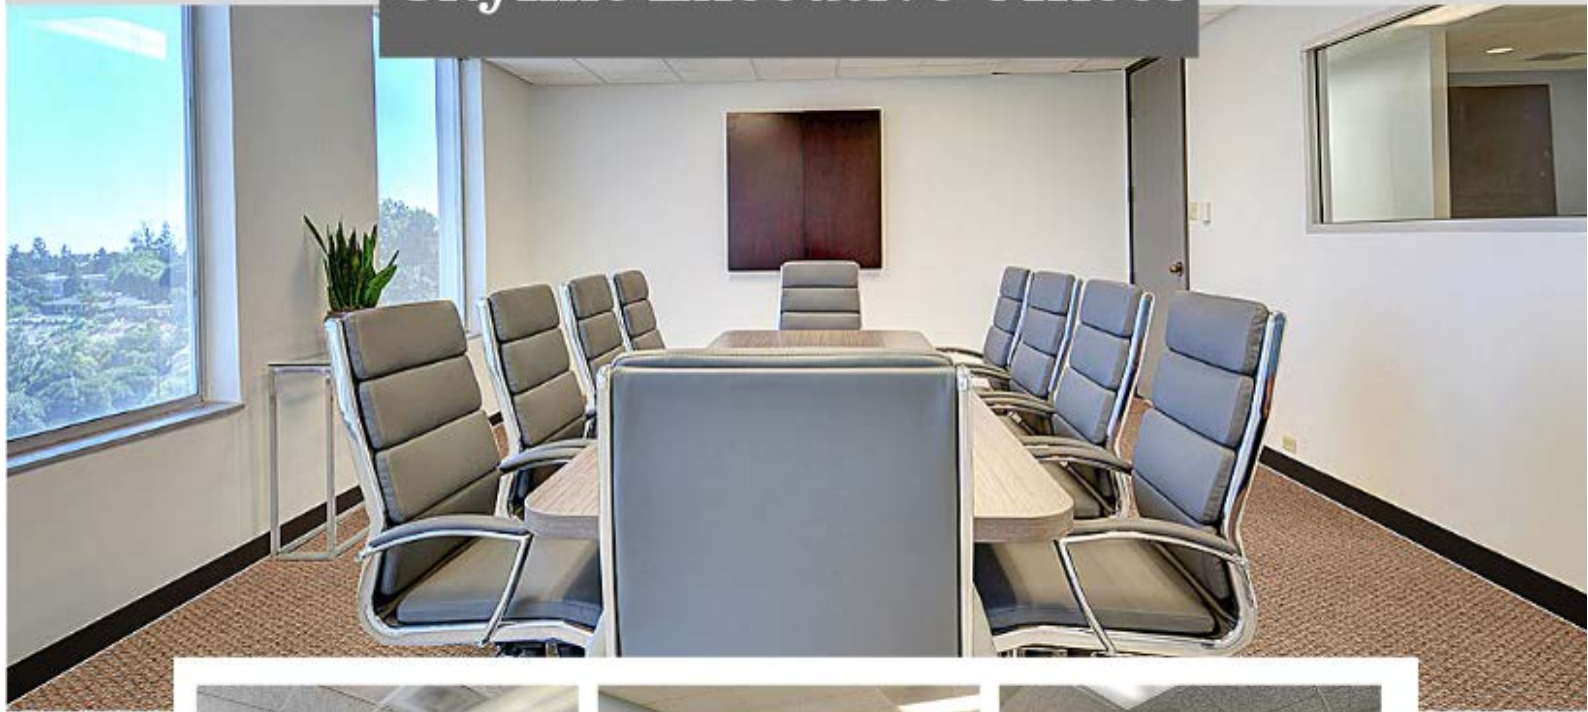

## Conference Rooms

- Small (3 Person) - \$30/hr
- Small (4 person) - \$30/hr
- Large (10 person) - \$35/hr
- Large (10 Person w/ view) - \$40/hr

Our remodeled conference rooms are fit to your business needs. We pride ourselves here at Skyline with exceptional & professional staff & meeting rooms to accommodate our guests. Complimentary Wi-Fi, coffee, and water are available.