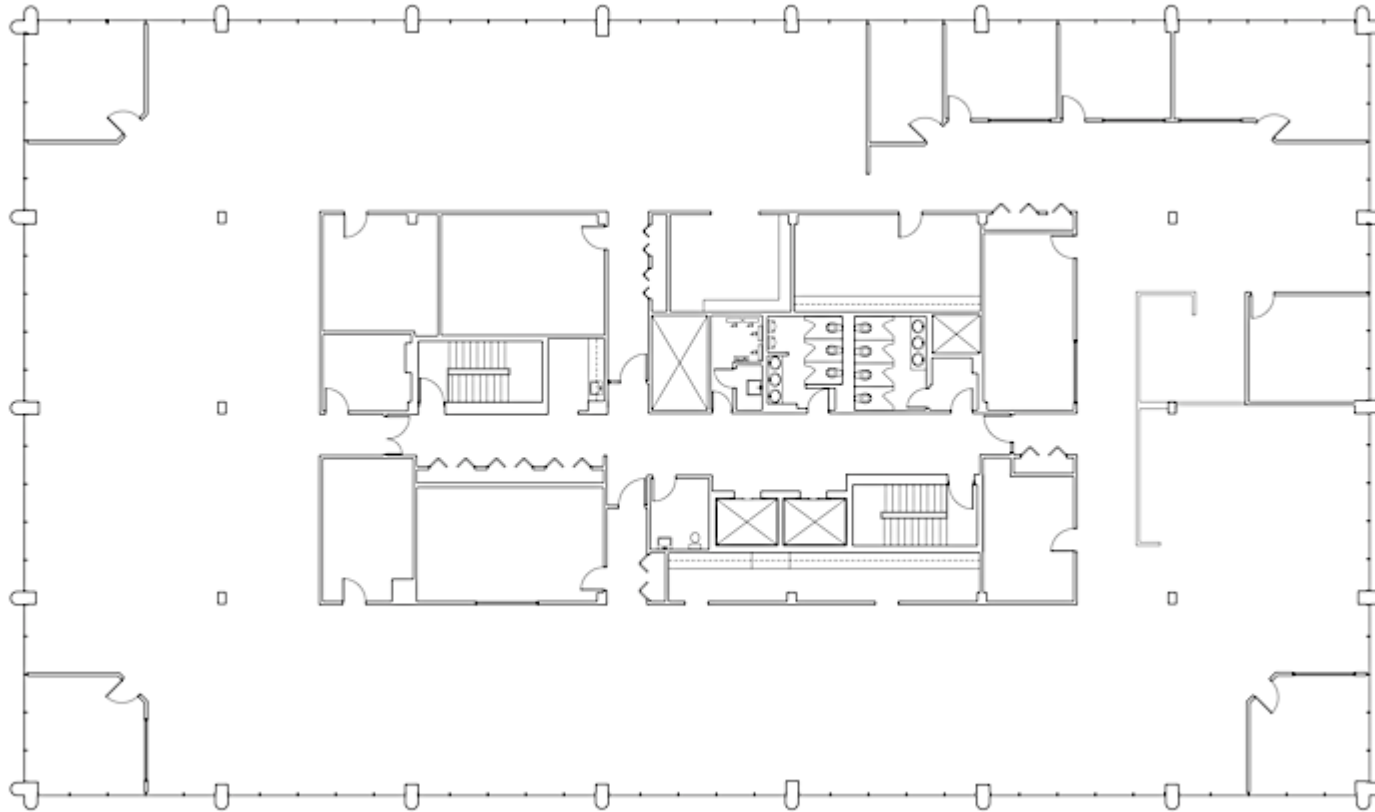

*Robbins Executive Park West  
500 Stephenson Hwy., 4<sup>th</sup> Floor  
Troy, MI 48083*

**4<sup>th</sup> Floor – As Built**