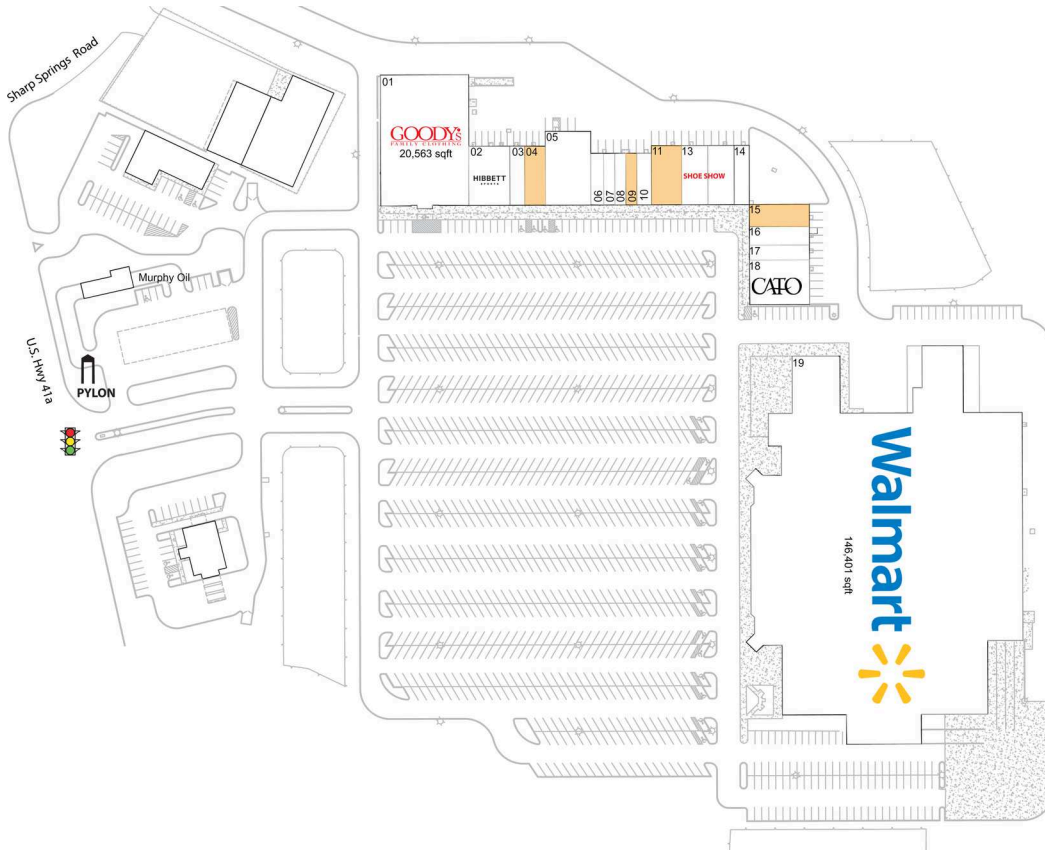

Tullahoma-Manchester, TN

MERCHANT'S CENTRAL

35.217431, -86.103187
2675 Decherd Boulevard | Winchester, TN 37398

AVAILABLE SPACE

04	2,185 SF
09	1,050 SF
11	3,200 SF
15	2,400 SF

CURRENT RETAILERS

N.A.P	Retailer	SF
	Treasured Collectibles	
01	Goody's	20,563 SF
02	Hibbett Sports	4,399 SF
03	1st Franklin Financial	1,600 SF
05	China Super Buffet	6,000 SF
06	Cricket	1,225 SF
07	Great Clips	1,050 SF
08	Nail Salon	1,050 SF
10	GNC	1,400 SF
13	SHOE SHOW	5,600 SF
14	Sally Beauty Supply	1,600 SF
16	Rafael's Italian Restaurant	2,000 SF
17	Mariner Finance	1,600 SF
18	Cato	4,800 SF
19	Walmart	146,401 SF

5181 - 02.28.19