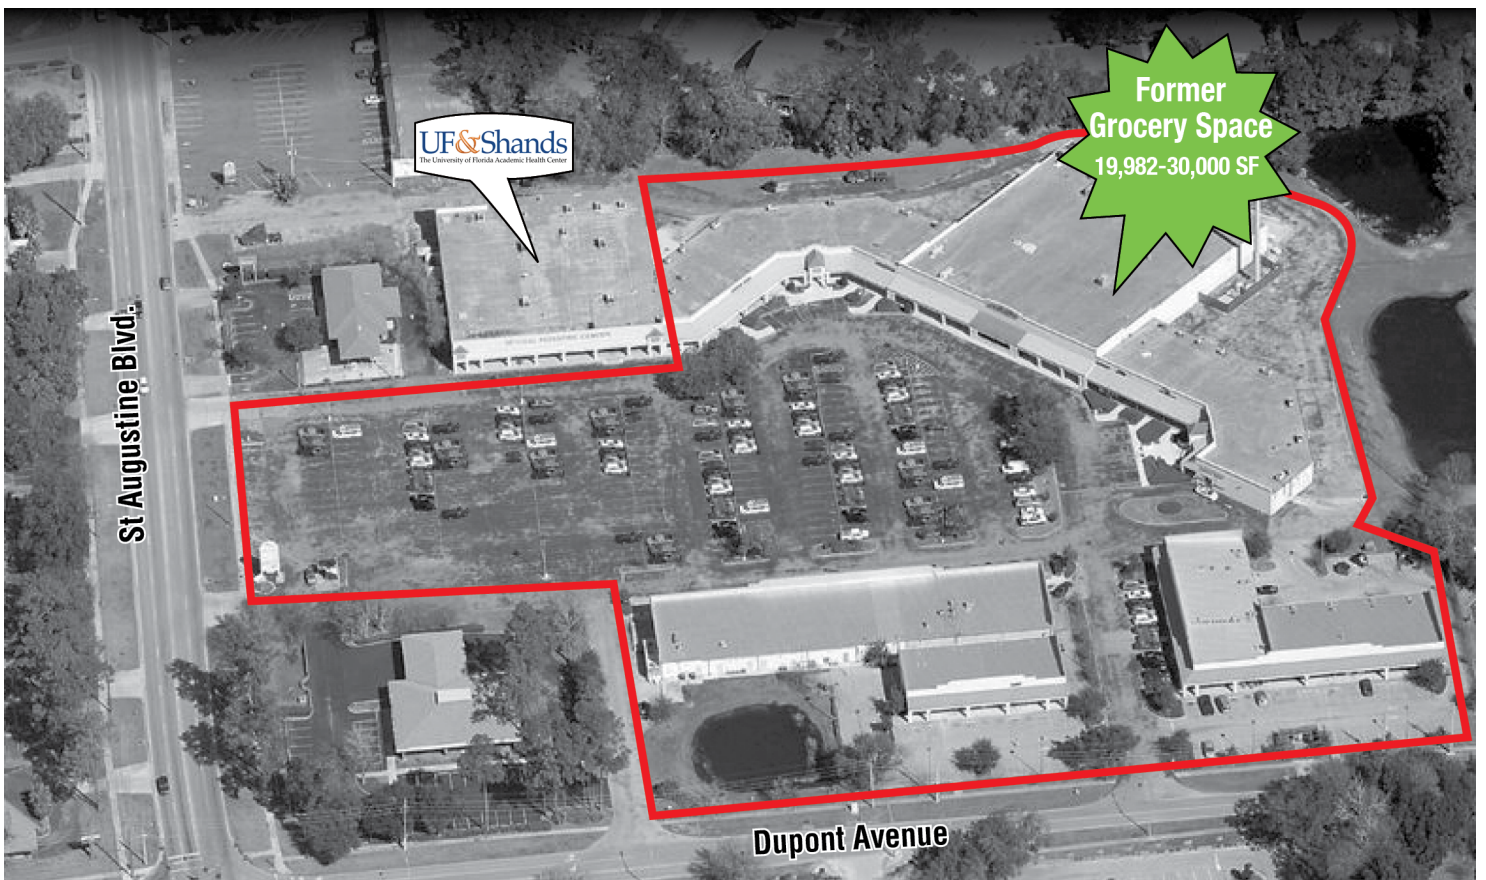

Demographics

DuPont Station Shopping Center

POPULATION	1 MILE	3 MILES	5 MILES
Total population	5,281	55,050	139,947
Median age	35.8	38.2	37.0
Total households	2,147	22,224	59,543
Average HH income	$58,941	$65,981	$68,439

CONTACT

Nathan Cutchin
Vice President
407.472.2732
ncutchin@crec.com

CREC
2121 Ponce de Leon Blvd.
Suite 1250
Coral Gables, FL 33134