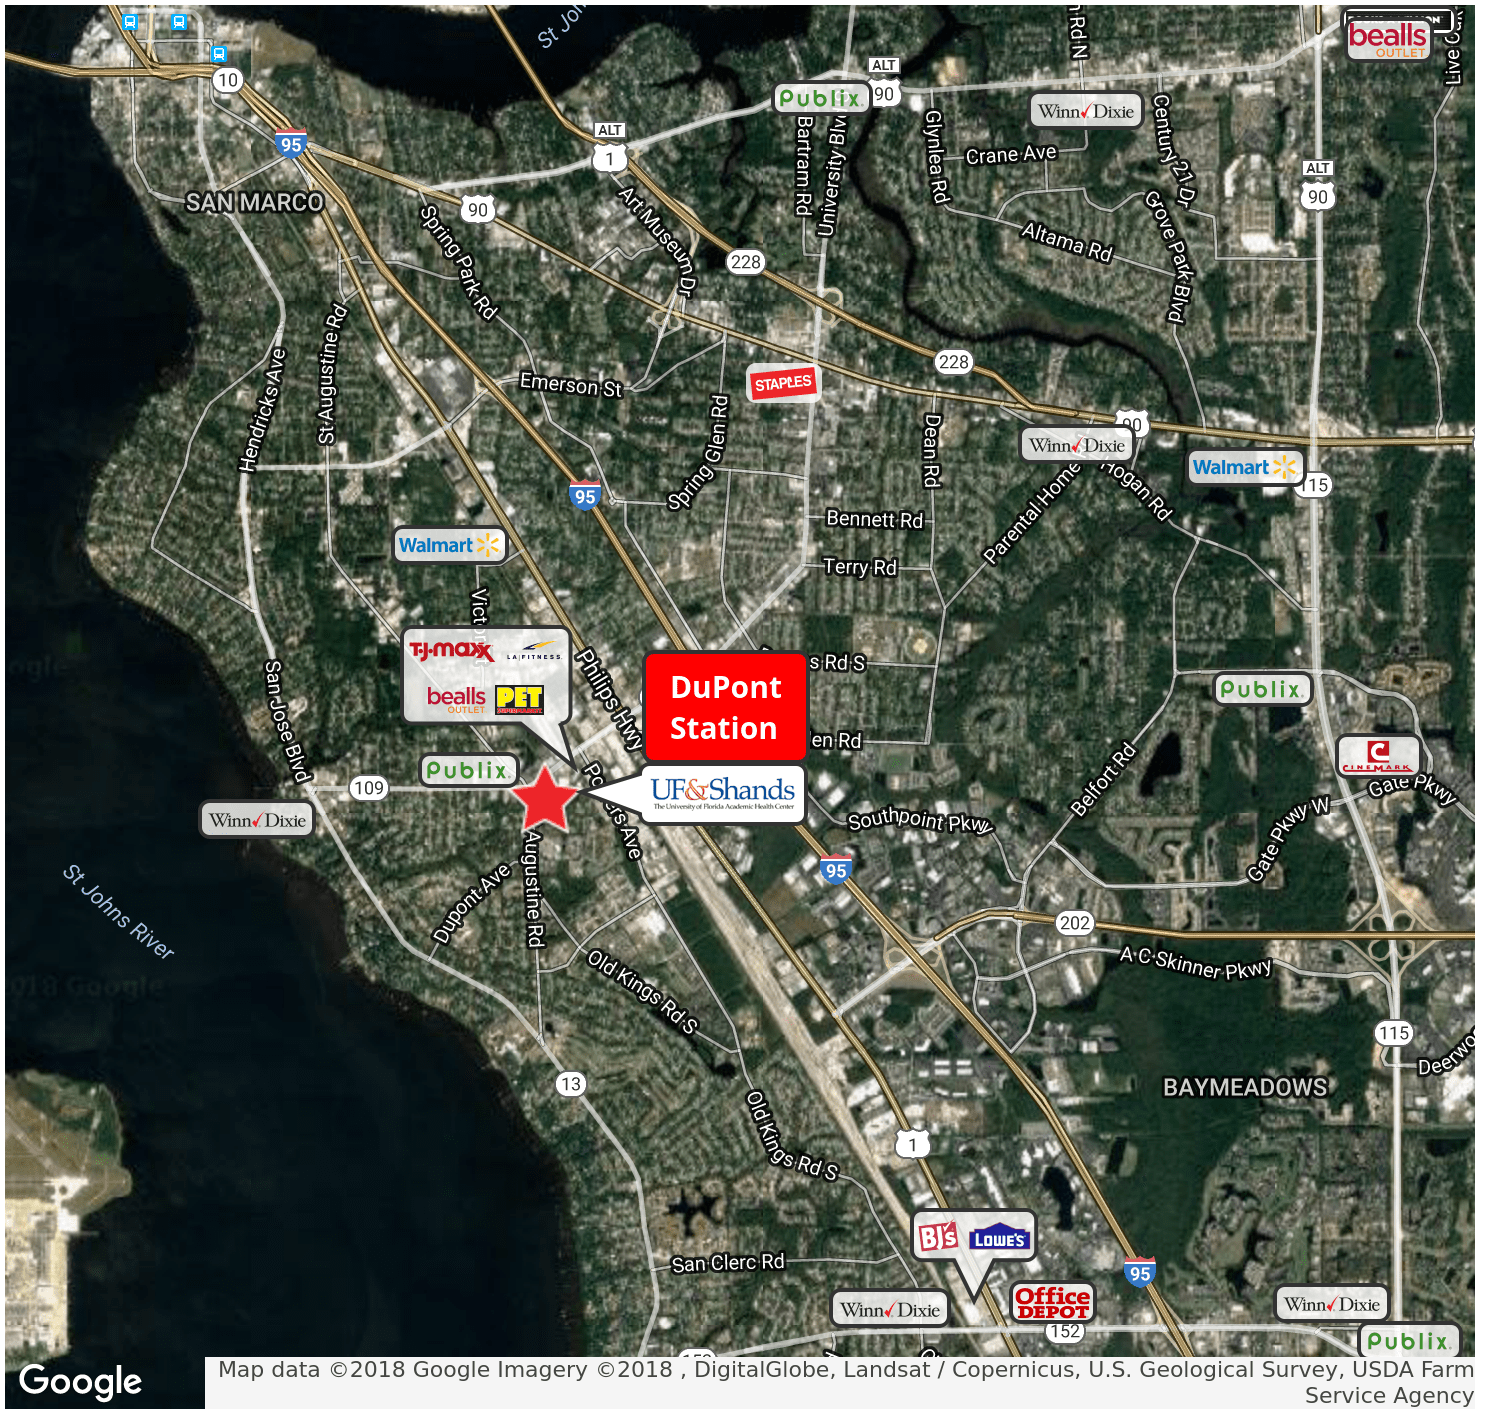

DuPont Station Shopping Center

CREC

19,982 - 30,000 SF Anchor Space Available!

6271 St. Augustine Road
Jacksonville, FL 32217

LOCATION

St. Augustine Rd. between University
Blvd. & San Jose Blvd.

TOTAL SQ. FT

88,926 SF

TRAFFIC COUNTS

+43,000 vpd at intersection of St.
Augustine Rd & University Blvd.

UF&Shands
The University of Florida Academic Health Center

FEATURES

- Fantastic opportunity in a desirable residential neighborhood
- Three (3) fully-built out restaurant spaces - move in ready
- Available pylon signage directly on St Augustine Road
- Only minutes from I-95
- Easy ingress / egress

Area Retailers

DuPont Station Shopping Center

Google

Map data ©2018 Google Imagery ©2018 DigitalGlobe, Landsat / Copernicus, U.S. Geological Survey, USDA Farm Service Agency

Site Plan

DuPont Station Shopping Center

Demographics

DuPont Station Shopping Center

POPULATION	1 MILE	3 MILES	5 MILES
Total population	5,281	55,050	139,947
Median age	35.8	38.2	37.0
Total households	2,147	22,224	59,543
Average HH income	\$58,941	\$65,981	\$68,439