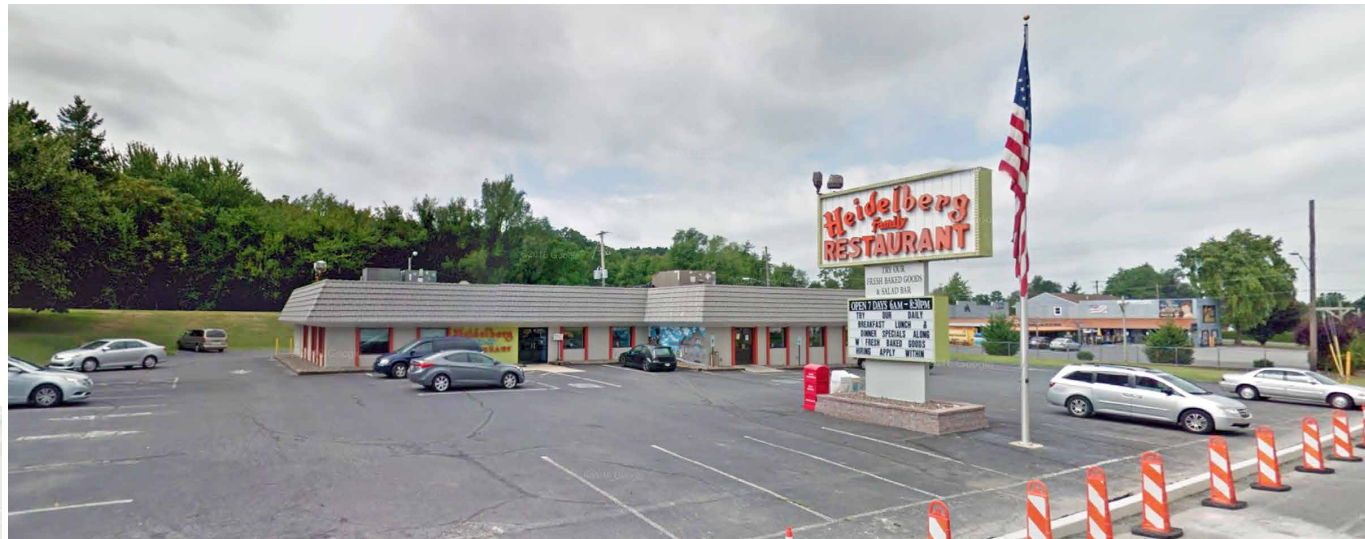

± 8,900 SF TURN KEY RESTAURANT

910 PENN AVE | ROBESONIA, PA 19551

FOR SALE:
\$2,200,000

PROPERTY FEATURES

- ✓ ± 8,900 SF Turn Key Restaurant For Sale
- ✓ ± 1.8 Acre Parcel
- ✓ Seating for 200 People
- ✓ Fully Equipped
- ✓ Traffic Counts - Penn Ave: ± 16,165 VPD
- ✓ Price: \$2,200,000