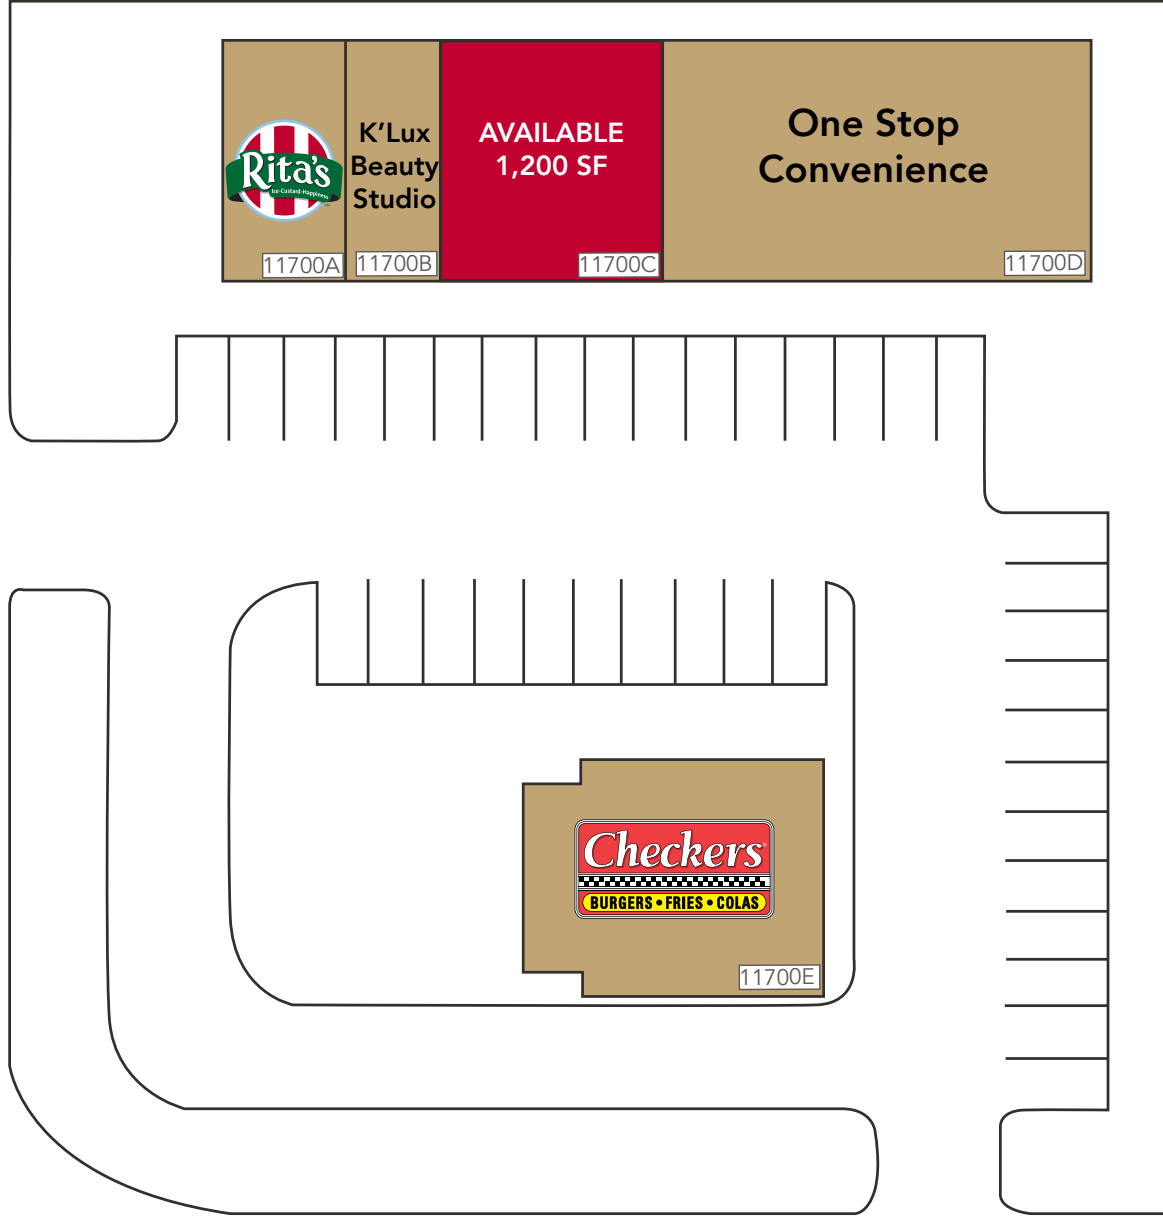

HAMMERSHIRE SQUARE

BOULEVARD CORPORATE CENTER
BONEFISH GRILL
FIVE GUYS
baskin BR robbins
SUBWAY
OUTBACK STEAKHOUSE
pie five PIZZA CO.

CHERRY VALLEY SHOPPING CENTER
Giant
metroPCS
Wireless for All.

GARRISON FOREST PLAZA
SAFEWAY
Party City
petco
JO-ANN fabric and craft stores

FOUNDRY ROW
Wegmans helping you make great meals easy
LAIFITNESS
DSW
ULTA BEAUTY
Bar Louie
OLD NAVY
Panera BREAD
ZOË'S KITCHEN
HomeGoods
Chick-fil-A

OWINGS MILLS SQUARE
BEST BUY
Chick-fil-A
Qdoba MEXICAN GRILL
noodles company

OWINGS MILLS MALL
AMC THEATRES
Olive Garden
Red Lobster
the Greene Turtle
RED ROBIN

ST. THOMAS SC
Giant
baskin BR robbins
Starbucks
WELLS FARGO

VALLEY CENTRE
ALDI
DOLLAR TREE
PETS MART
ROSS DRESS FOR LESS
Michael's
TJ-maxx
FRIDAYS

FESTIVAL @ WOODHOLME
BARNES & NOBLE BOOKSELLERS
TRADER JOE'S
COLD STONE CREAMERY
CHIPOTLE MEXICAN BOWL
Starbucks

Bj's
Walmart

TARGET

Cherry Valley Road

Reisterstown Road

No warranty or representation, express or implied, is made as to the accuracy of the information contained herein, and same is submitted subject to errors, omissions, change of price, rental or other conditions, withdrawal without notice, and to any specific listing conditions, imposed by our principals.