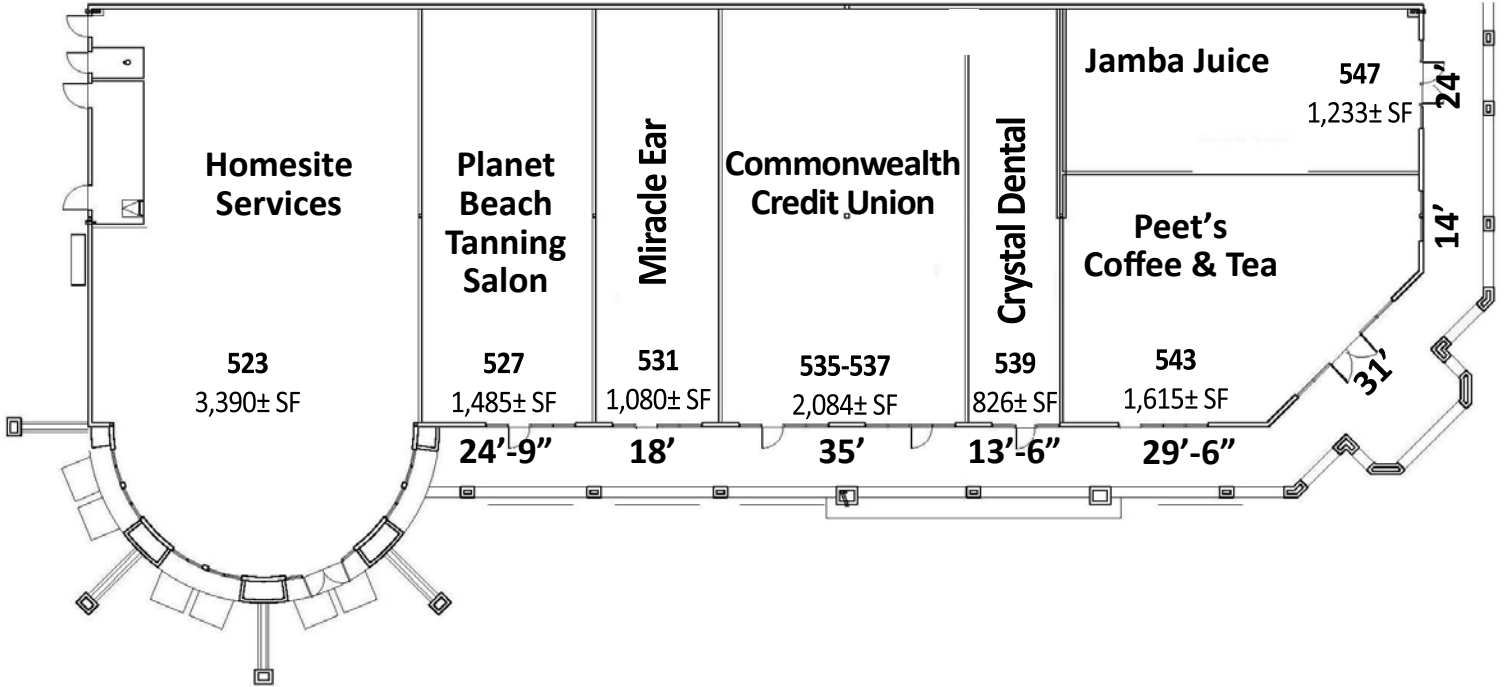

MILPITAS TOWN CENTER • Calaveras Blvd. Milpitas, California

Shops Building 521 - 11,915 SF

MEACHAM/OPPENHEIMER, INC.
CORFAC INTERNATIONAL
8 No. San Pedro St., Suite 300
San Jose, California 95110
Tel: 408.378.5900
www.moinc.net

Ryan Warner
Lic. #01397580
rwarners@moinc.net

Michael Messinger
Lic. #00879292
mike@moinc.net

(408) 378-5900