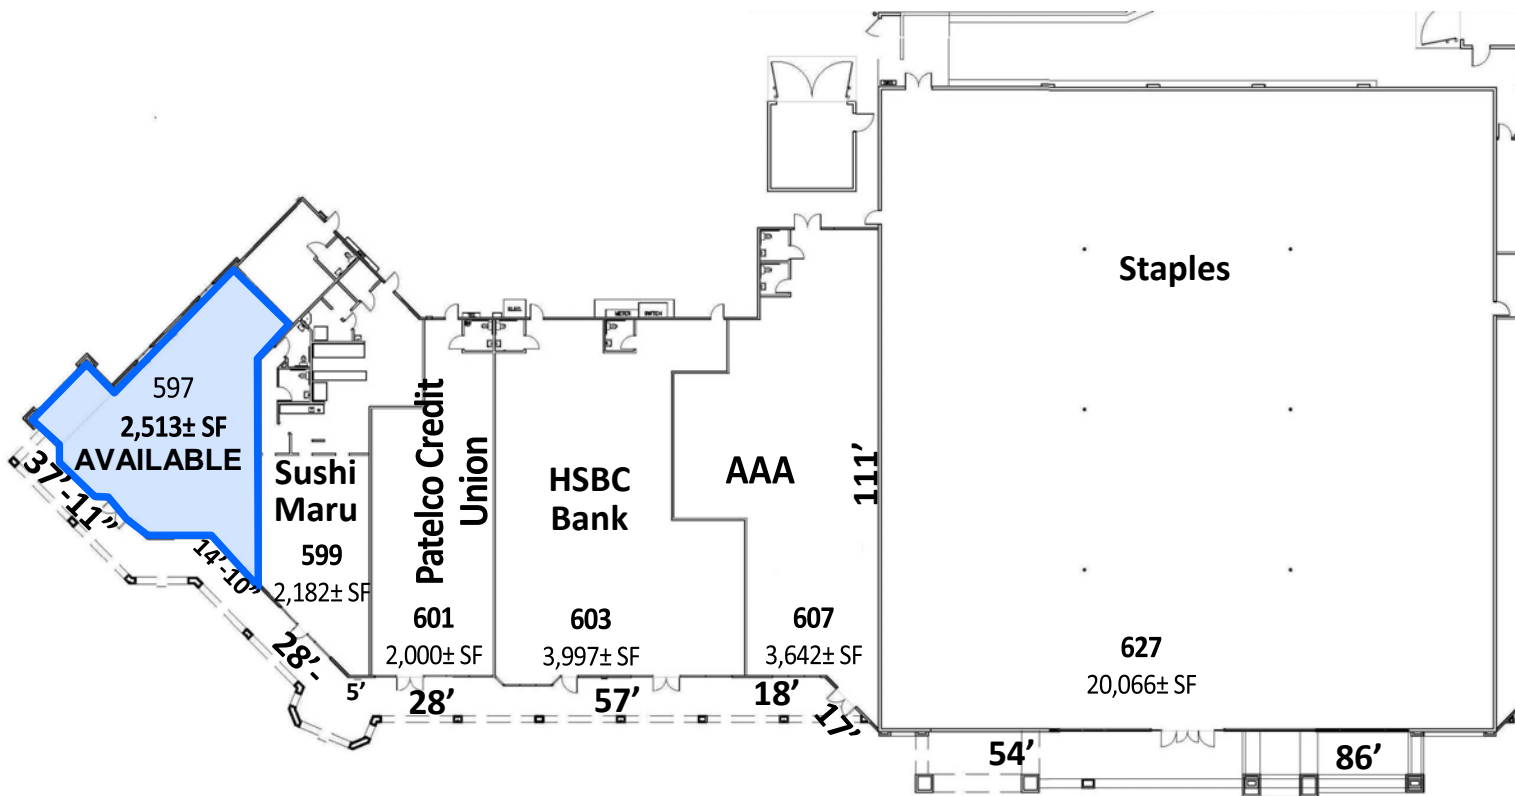

MILPITAS TOWN CENTER • Calaveras Blvd. Milpitas, California

Shops Building 595-627 - 34,400 SF

MEACHAM/OPPENHEIMER, INC.
CORFAC INTERNATIONAL
8 No. San Pedro St., Suite 300
San Jose, California 95110
Tel: 408.378.5900
www.moinc.net

Ryan Warner
Lic. #01397580
rwarner@moinc.net

Michael Messinger
Lic. #00879292
mike@moinc.net

(408) 378-5900