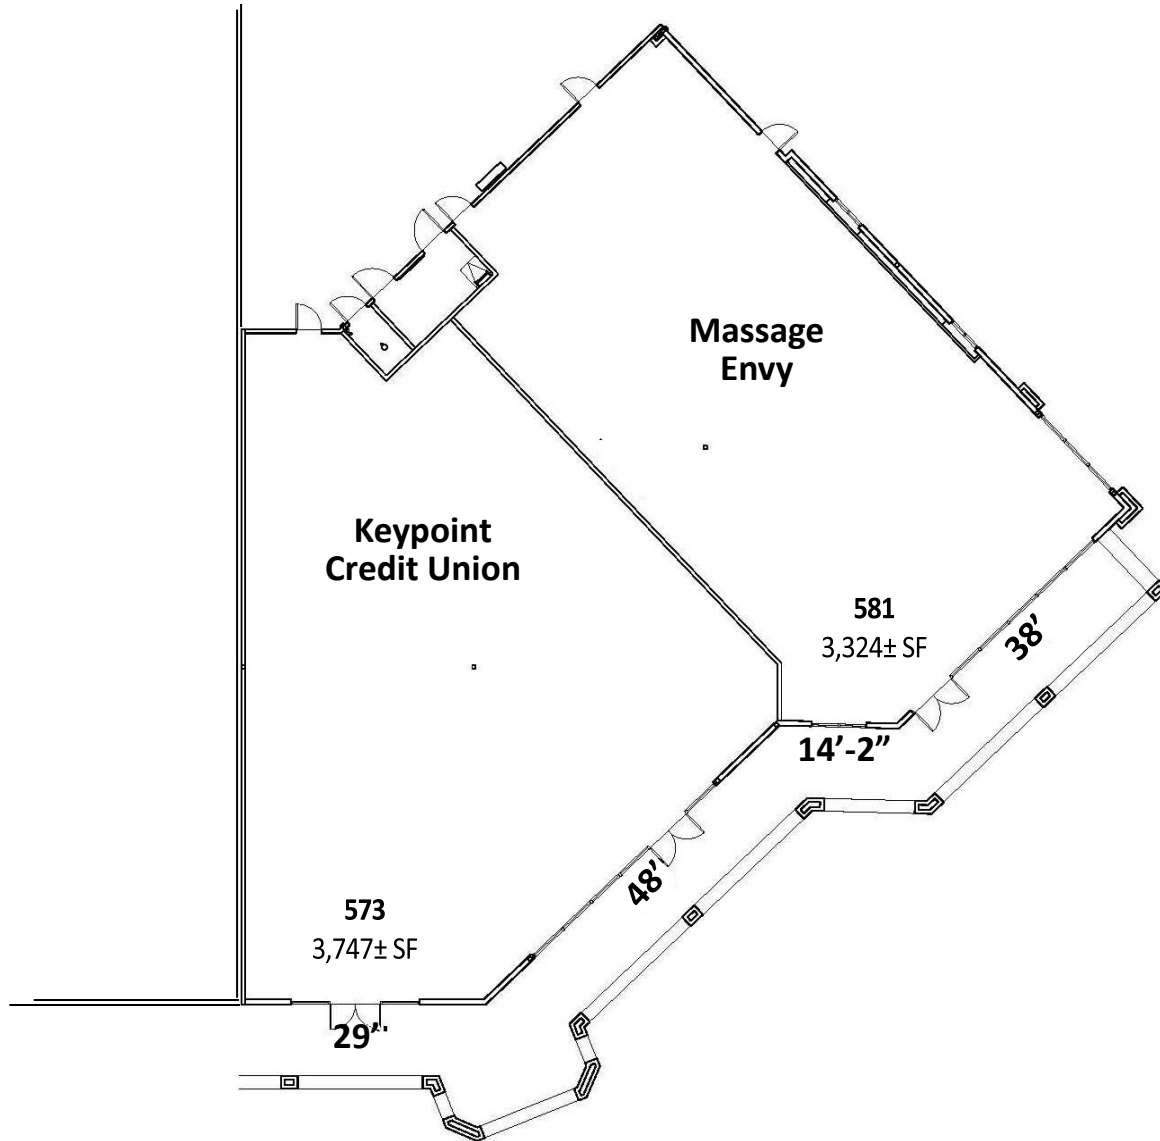

MILPITAS TOWN CENTER • Calaveras Blvd. Milpitas, California

Shops Building 571 - 7,071 SF

MEACHAM/OPPENHEIMER, INC.
CORFAC INTERNATIONAL
8 No. San Pedro St., Suite 300
San Jose, California 95110
Tel: 408.378.5900
www.moinc.net

Ryan Warner
Lic. #01397580
rwarner@moinc.net

Michael Messinger
Lic. #00879292
mike@moinc.net

(408) 378-5900