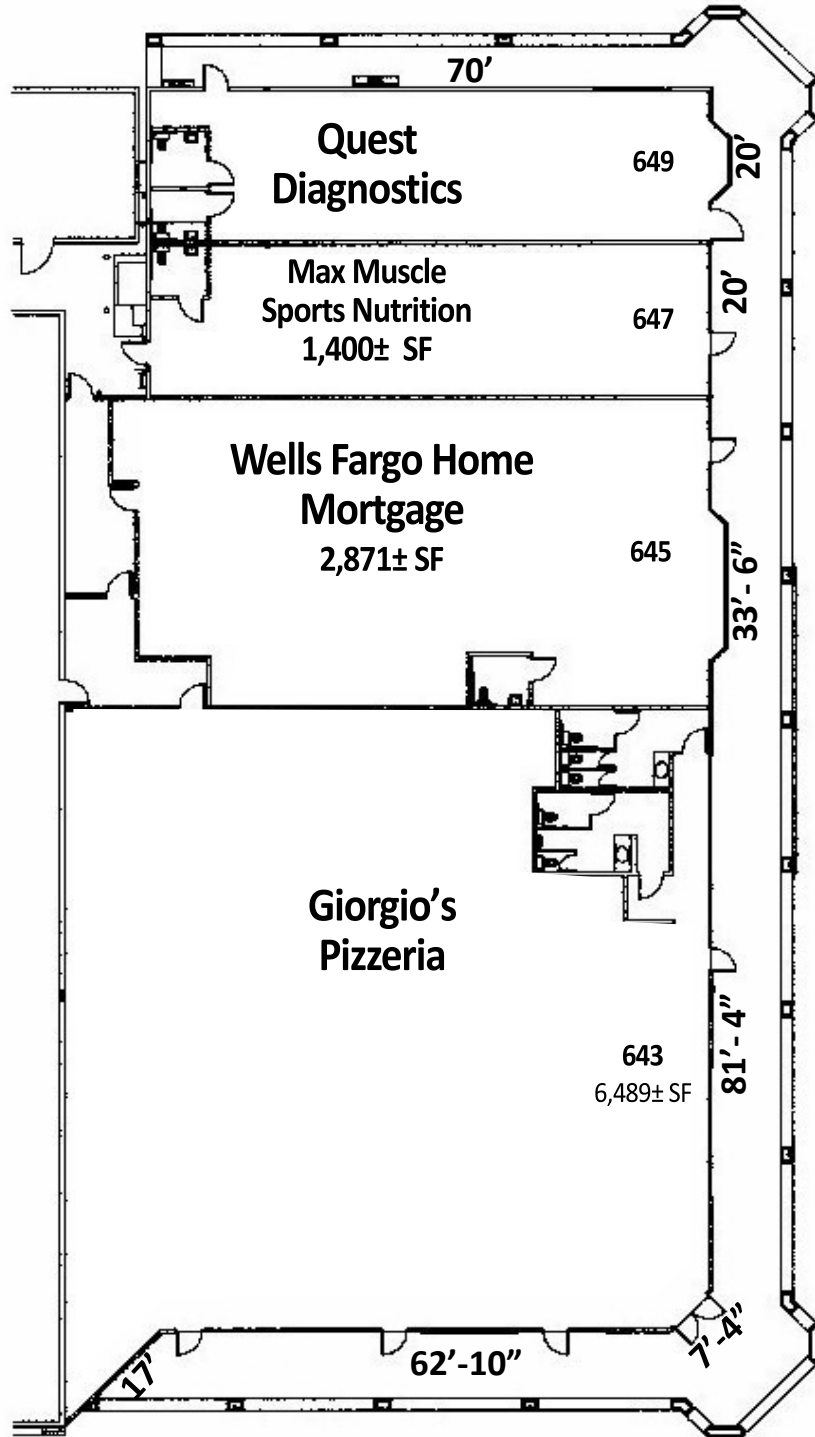

MILPITAS TOWN CENTER • Calaveras Blvd. Milpitas, California

Shops Building 637 - 14,286 SF

MEACHAM/OPPENHEIMER, INC.
CORFAC INTERNATIONAL
8 No. San Pedro St., Suite 300
San Jose, California 95110
Tel: 408.378.5900
www.moinc.net

Ryan Warner
Lic. #01397580
rwarners@moinc.net

Michael Messinger
Lic. #00879292
mike@moinc.net

(408) 378-5900