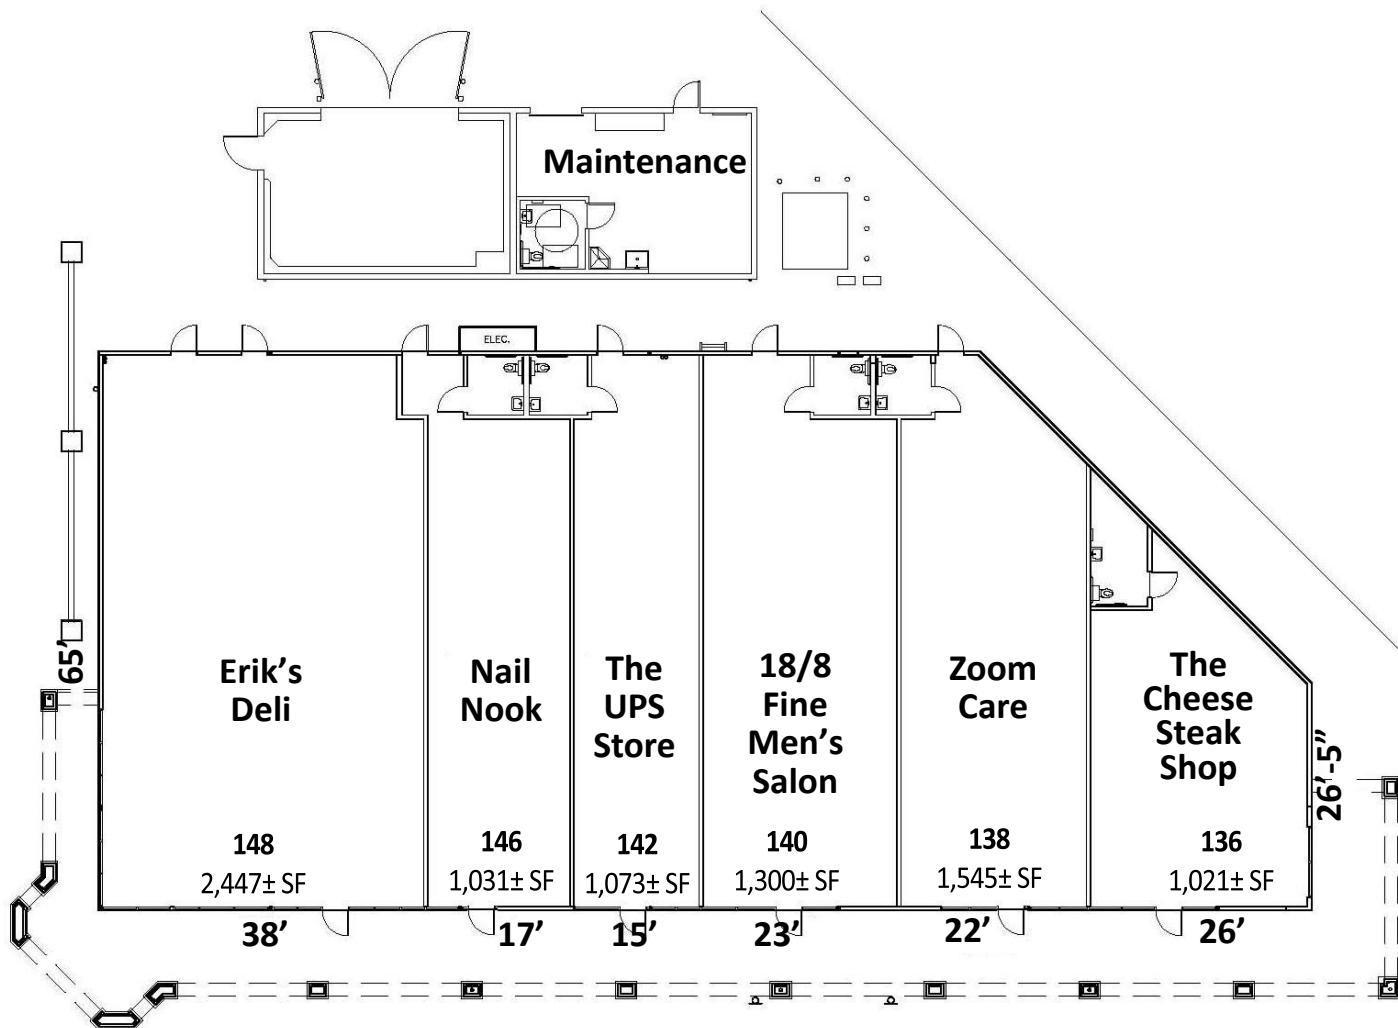

(408) 378-5900

MILPITAS TOWN CENTER • Calaveras Blvd. Milpitas, California

Shops Building 130 - 8,415 SF

MEACHAM/OPPENHEIMER, INC.
CORFAC INTERNATIONAL
8 No. San Pedro St., Suite 300
San Jose, California 95110
Tel: 408.378.5900
www.moinc.net