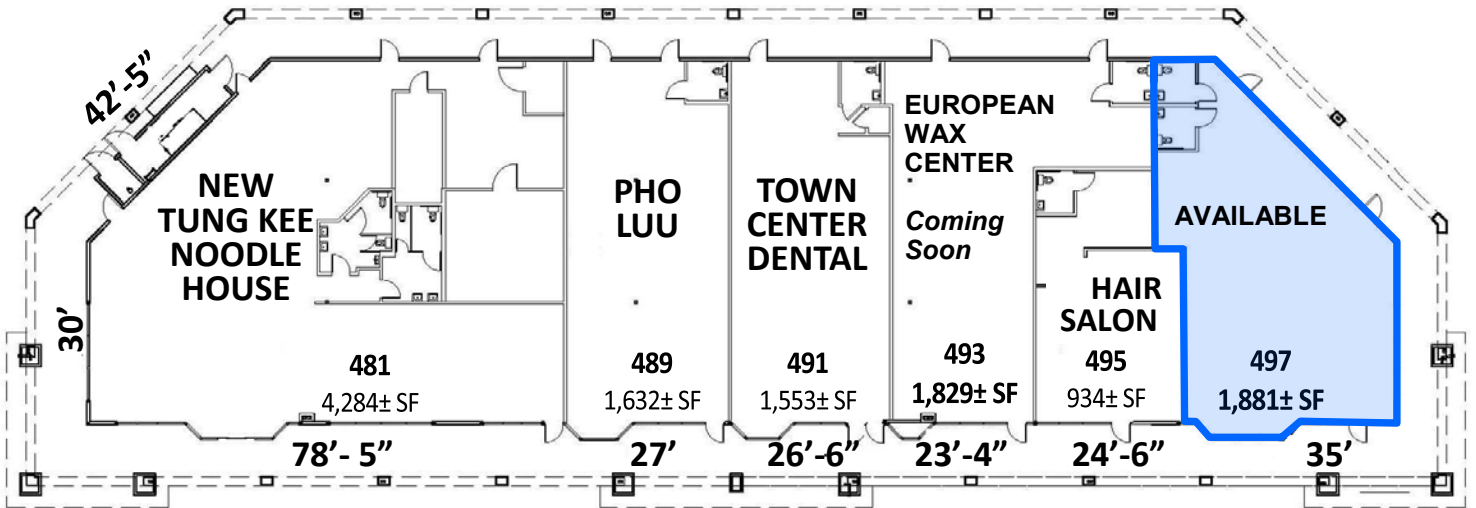

MILPITAS TOWN CENTER • Calaveras Blvd. Milpitas, California

Shops Building 479 - 12,113 SF

MEACHAM/OPPENHEIMER, INC.
CORFAC INTERNATIONAL
8 No. San Pedro St., Suite 300
San Jose, California 95110
Tel: 408.378.5900
www.moinc.net

Ryan Warner
Lic. #01397580
rwarner@moinc.net

Michael Messinger
Lic. #00879292
mike@moinc.net

(408) 378-5900