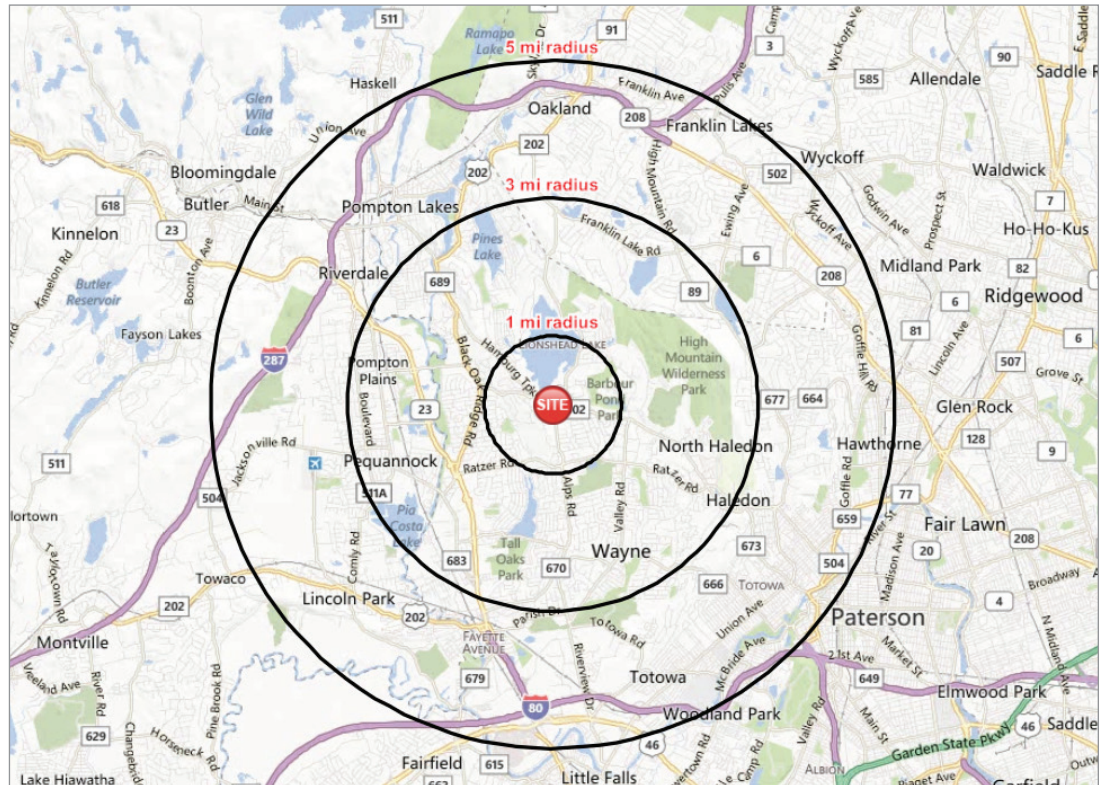

WAYNE, NJ

Preakness Shopping Center is located in downtown Wayne, New Jersey and is conveniently serviced by public transportation. Sprawling over 42 acres, Preakness is host to thirty-five shops and restaurants, including a Super Stop & Shop, movie theater, pharmacy, and two prominent banks.

KEY TENANTS

- Stop & Shop
- CVS
- Bath & Body Works
- Wayne Movietown
- TD Bank
- Wells Fargo
- H&R Block

PARKING SPACES

+/- 1,983

DEMOGRAPHICS

	1 MI.	3 MI.	5 MI.
POPULATION	7,729	66,497	215,674
AVG. HOUSEHOLD INCOME	\$137,665	\$157,632	\$131,301