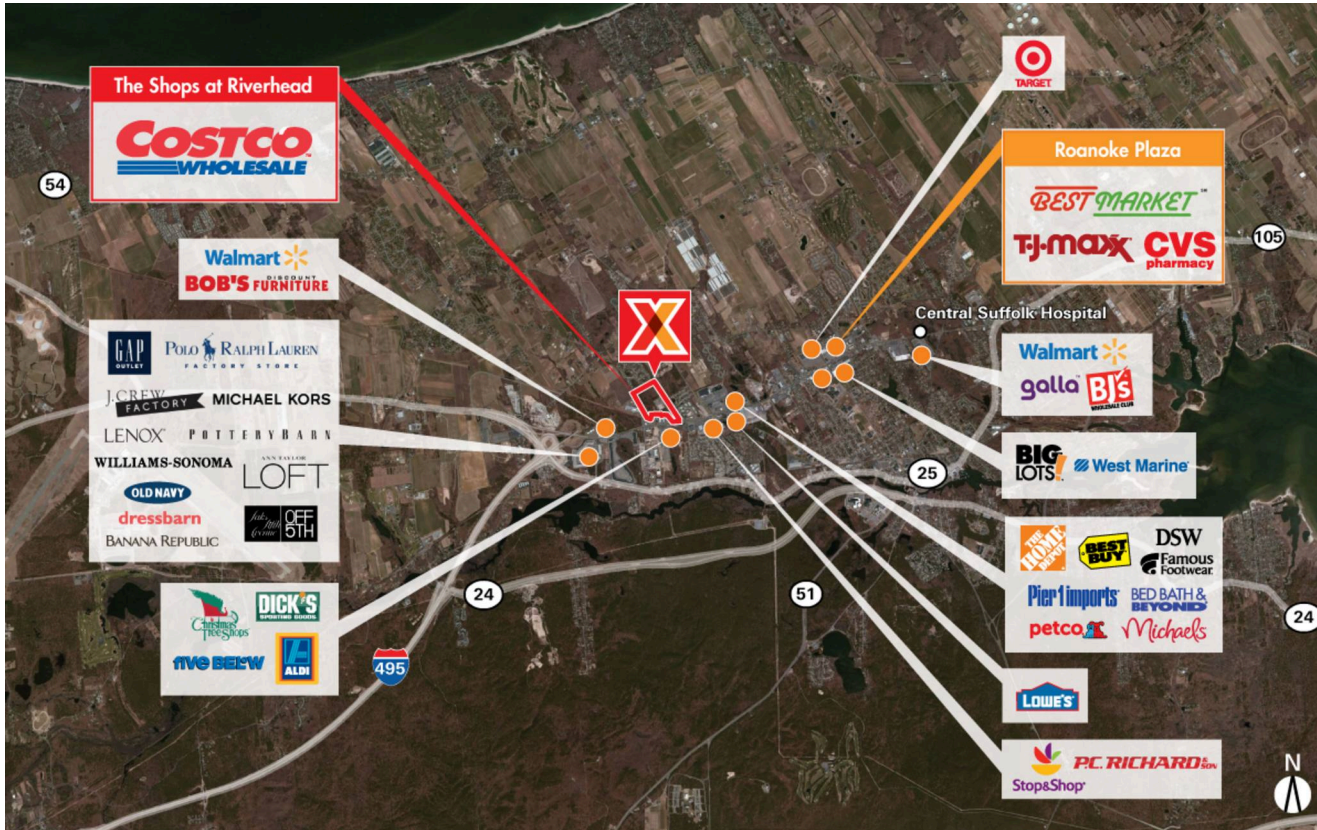

New York-Newark-Jersey City, NY-NJ-PA

THE SHOPS AT RIVERHEAD

40.924931, -72.703814
1754 Old Country Rd (Rte 58) | Riverhead, NY 11901

CENTER SIZE: 111,669 SF

DEMOGRAPHICS	1 MILE	3 MILE	5 MILE
👤	2,678	20,035	30,616
🏠	1,377	7,341	11,252
💰	\$59,554	\$72,606	\$80,862

Located in Riverhead's retail hub across from the Tanger Outlets

See [drone footage](#) of Costco-anchored center located on Old Country Rd with 26,000+ vehicles daily

Situated at the gateway to both South Fork ("The Hamptons") and North Fork, Long Island – a heavy touristic summer destination

Positioned in Eastern Suffolk County where the population more than doubles during peak season

New York-Newark-Jersey City, NY-NJ-PA

THE SHOPS AT RIVERHEAD

40.924931, -72.703814
1754 Old Country Rd (Rte 58) | Riverhead, NY 11901

AVAILABLE SPACE

E-1 3,500 SF

PAD OPPORTUNITIES

E-3 .11 AC/5,000 SF

CURRENT RETAILERS

A	PetSmart	17,763 SF
B-02	Marshalls & HomeGoods	42,000 SF
C	Ulta Beauty	10,400 SF
C-2	HomeSense	38,015 SF
E-2	Sleep Number	3,500 SF
N.A.P.	Costco	